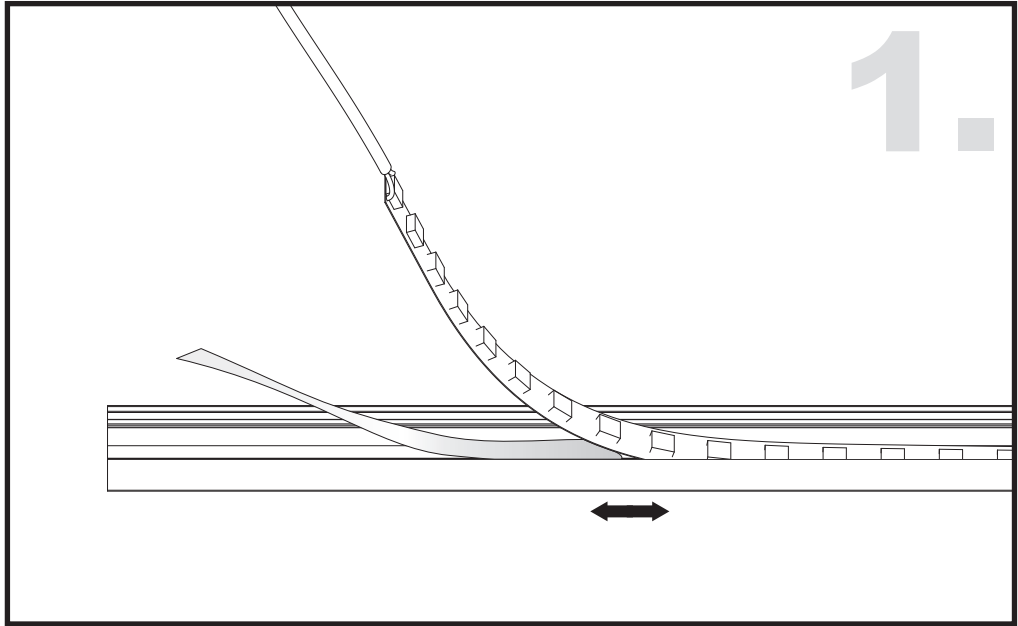

Unit:mm

Aluminium LED Profile AC3

	Name	Code	Material	Color	Others
①	Aluminum Profile	AC3	Aluminum	Silver / White / Black / RAL color	
②	LED strip	-	-	-	MAX. 14.4 W/m
④	Endcap (with hole)	AC3-Cap-H	Plastic	Grey / White / Black	-
⑤	Endcap (without hole)	AC3-Cap	Plastic	Grey / White / Black	-
⑥	Adjustable Clip	AC3-Clip-A	Stainless Steel	ecru	-
⑦	Metal Clip	AC3-Clip-M	Stainless Steel	ecru	-
⑧	Plastic Clip	AC3-Clip-P	Plastic	Clear	-

③ Optional Diffuser(PMMA/PC)

Color	Light Transmittance	Code
Opal	52%	D001-O
Milky	64%	D001-M
Frosted	81%	D001-F
Clear	95%	D001-C

ADJUSTABLE CLIP INSTALLING INSTRUCTIONS

CORNER INSTALLING INSTRUCTIONS