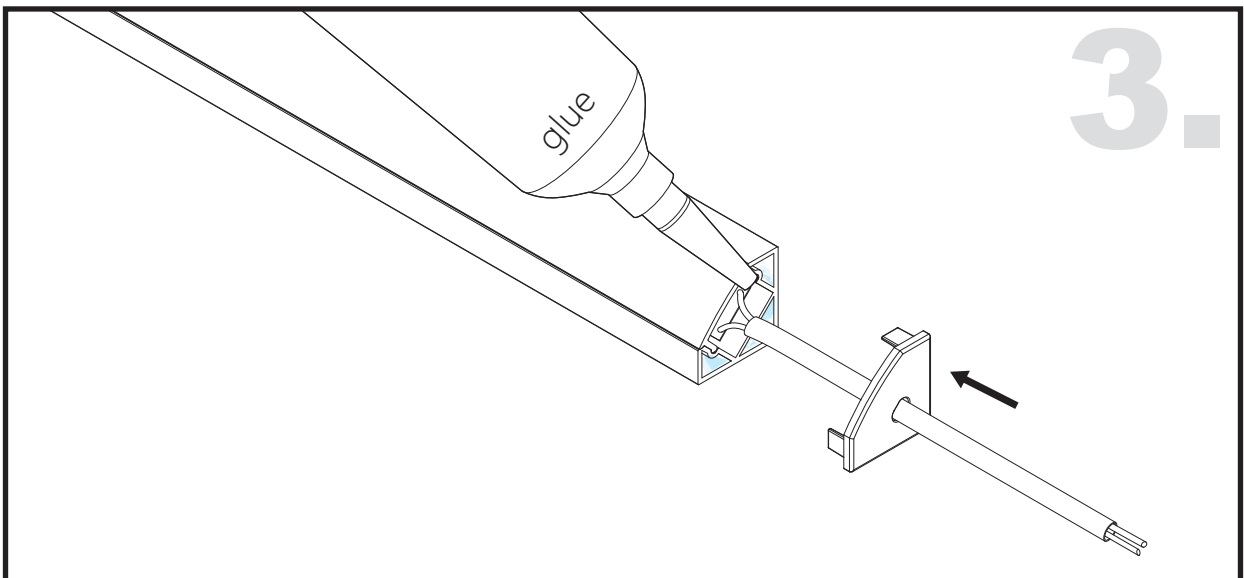

Unit:mm

Aluminium LED Profile AC3

	Name	Code	Material	Color	Others
①	Aluminum Profile	AC3	Aluminum	Silver / White / Black / RAL color	
②	LED strip	-	-	-	MAX. 14.4 W/m
④	Endcap (with hole)	AC3-Cap-H	Plastic	Grey / White / Black	-
⑤	Endcap (without hole)	AC3-Cap	Plastic	Grey / White / Black	-
⑥	Adjustable Clip	AC3-Clip-A	Stainless Steel	ecru	-
⑦	Metal Clip	AC3-Clip-M	Stainless Steel	ecru	-
⑧	Plastic Clip	AC3-Clip-P	Plastic	Clear	-

③ Optional Diffuser(PMMA/PC)

Color	Light Transmittance	Code
Opal	52%	D001-O
Milky	64%	D001-M
Frosted	81%	D001-F
Clear	95%	D001-C

ADJUSTABLE CLIP INSTALLING INSTRUCTIONS

CORNER INSTALLING INSTRUCTIONS