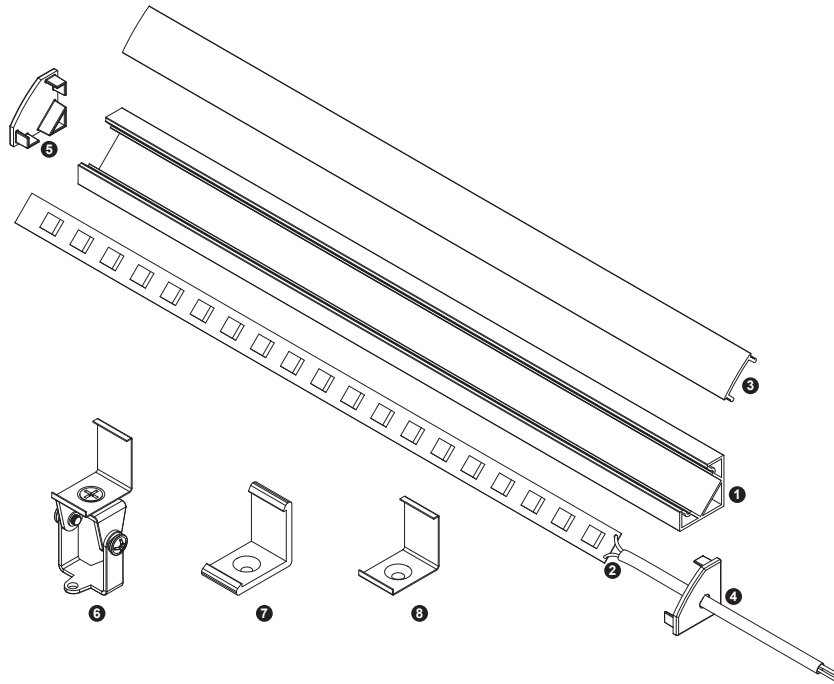

Unit:mm

Aluminium LED Profile AC3

	Name	Code	Material	Color	Others
①	Aluminum Profile	AC3	Aluminum	Silver / White / Black / RAL color	
②	LED strip	-	-	-	MAX. 14.4 W/m
④	Endcap (with hole)	AC3-Cap-H	Plastic	Grey / White / Black	-
⑤	Endcap (without hole)	AC3-Cap	Plastic	Grey / White / Black	-
⑥	Adjustable Clip	AC3-Clip-A	Stainless Steel	ecru	-
⑦	Metal Clip	AC3-Clip-M	Stainless Steel	ecru	-
⑧	Plastic Clip	AC3-Clip-P	Plastic	Clear	-

③ Optional Diffuser(PMMA/PC)

Color	Light Transmittance	Code
Opal	52%	D001-O
Milky	64%	D001-M
Frosted	81%	D001-F
Clear	95%	D001-C

ADJUSTABLE CLIP INSTALLING INSTRUCTIONS

CORNER INSTALLING INSTRUCTIONS