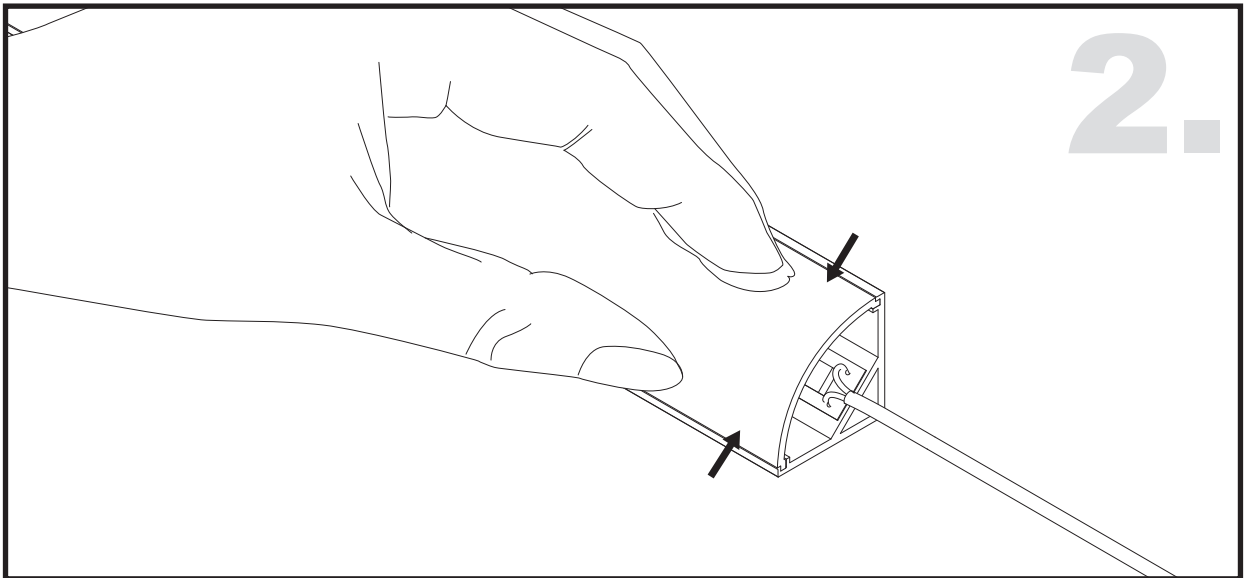

Unit:mm

Aluminium LED Profile **AC5**

	Name	Code	Material	Color	Others
1	Aluminum Profile	AC4	Aluminum	Silver / White / Black / RAL color	
2	LED strip	-	-	-	MAX. 14.4 W/m
4	Endcap (with hole)	AC5-Cap-H	Plastic	Grey / White / Black	-
5	Endcap (without hole)	AC5-Cap	Plastic	Grey / White / Black	-
6	Adjustable Clip	AC4-Clip-A	Stainless Steel	ecru	-
7	Metal Clip	AC4-Clip-M	Stainless Steel	ecru	-
8	Plastic Clip	AC4-Clip-P	Plastic	Clear	-

3 Optional Diffuser(PMMA)

Color	Light Transmittance	Code
Opal	51%	AC4-O
Milky	-	-
Frosted	53%	AC4-F
Clear	95%	AC4-C

ADJUSTABLE CLIP INSTALLING INSTRUCTIONS

CORNER INSTALLING INSTRUCTIONS