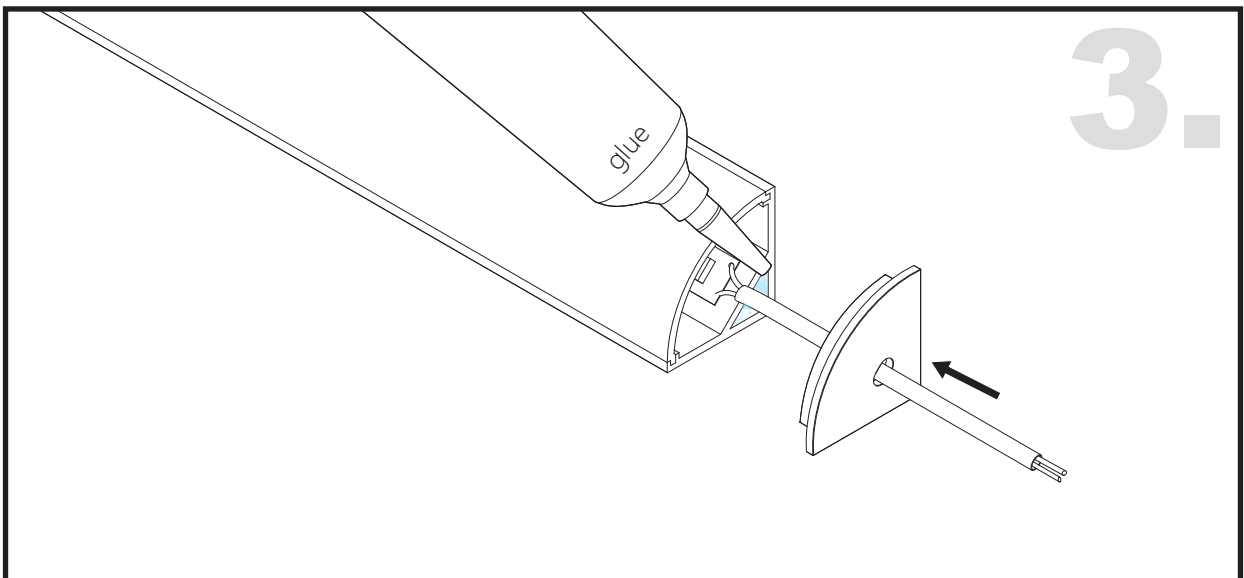

Unit:mm

Aluminium LED Profile **AC5**

	Name	Code	Material	Color	Others
1	Aluminum Profile	AC4	Aluminum	Silver / White / Black / RAL color	
2	LED strip	-	-	-	MAX. 14.4 W/m
4	Endcap (with hole)	AC5-Cap-H	Plastic	Grey / White / Black	-
5	Endcap (without hole)	AC5-Cap	Plastic	Grey / White / Black	-
6	Adjustable Clip	AC4-Clip-A	Stainless Steel	ecru	-
7	Metal Clip	AC4-Clip-M	Stainless Steel	ecru	-
8	Plastic Clip	AC4-Clip-P	Plastic	Clear	-

3 Optional Diffuser(PMMA)

Color	Light Transmittance	Code
Opal	51%	AC4-O
Milky	-	-
Frosted	53%	AC4-F
Clear	95%	AC4-C

ADJUSTABLE CLIP INSTALLING INSTRUCTIONS

CORNER INSTALLING INSTRUCTIONS