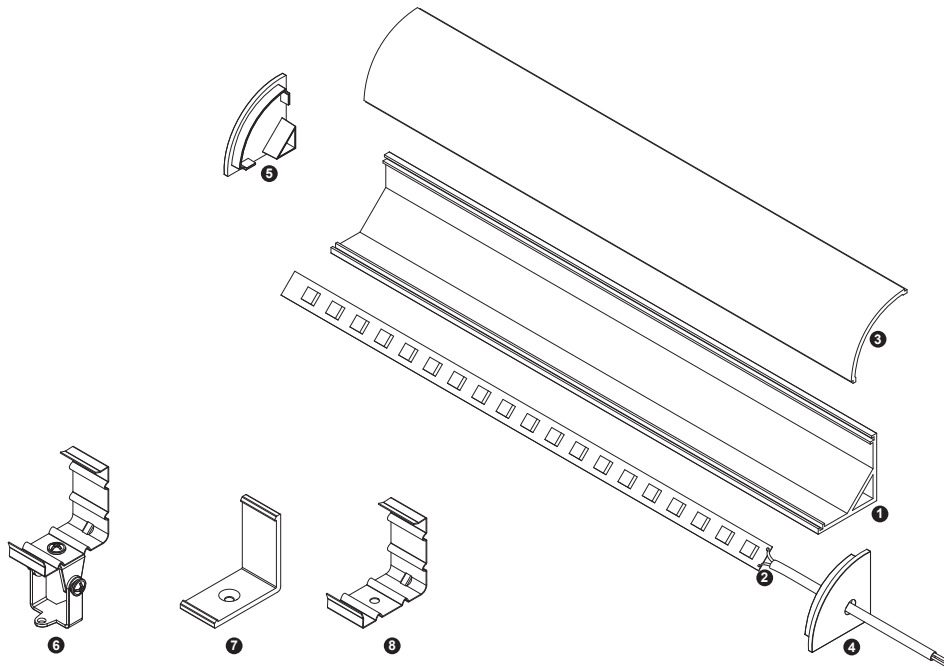

Unit:mm

Aluminium LED Profile **AC5**

	Name	Code	Material	Color	Others
1	Aluminum Profile	AC4	Aluminum	Silver / White / Black / RAL color	
2	LED strip	-	-	-	MAX. 14.4 W/m
4	Endcap (with hole)	AC5-Cap-H	Plastic	Grey / White / Black	-
5	Endcap (without hole)	AC5-Cap	Plastic	Grey / White / Black	-
6	Adjustable Clip	AC4-Clip-A	Stainless Steel	ecru	-
7	Metal Clip	AC4-Clip-M	Stainless Steel	ecru	-
8	Plastic Clip	AC4-Clip-P	Plastic	Clear	-

3 Optional Diffuser(PMMA)

Color	Light Transmittance	Code
Opal	51%	AC4-O
Milky	-	-
Frosted	53%	AC4-F
Clear	95%	AC4-C

ADJUSTABLE CLIP INSTALLING INSTRUCTIONS

CORNER INSTALLING INSTRUCTIONS