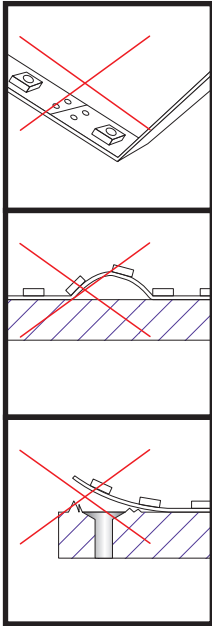

Unit:mm

Aluminium LED Profile **AC5**

	Name	Code	Material	Color	Others
1	Aluminum Profile	AC4	Aluminum	Silver / White / Black / RAL color	
2	LED strip	-	-	-	MAX. 14.4 W/m
4	Endcap (with hole)	AC5-Cap-H	Plastic	Grey / White / Black	-
5	Endcap (without hole)	AC5-Cap	Plastic	Grey / White / Black	-
6	Adjustable Clip	AC4-Clip-A	Stainless Steel	ecru	-
7	Metal Clip	AC4-Clip-M	Stainless Steel	ecru	-
8	Plastic Clip	AC4-Clip-P	Plastic	Clear	-

3 Optional Diffuser(PMMA)

Color	Light Transmittance	Code
Opal	51%	AC4-O
Milky	-	-
Frosted	53%	AC4-F
Clear	95%	AC4-C

ADJUSTABLE CLIP INSTALLING INSTRUCTIONS

CORNER INSTALLING INSTRUCTIONS