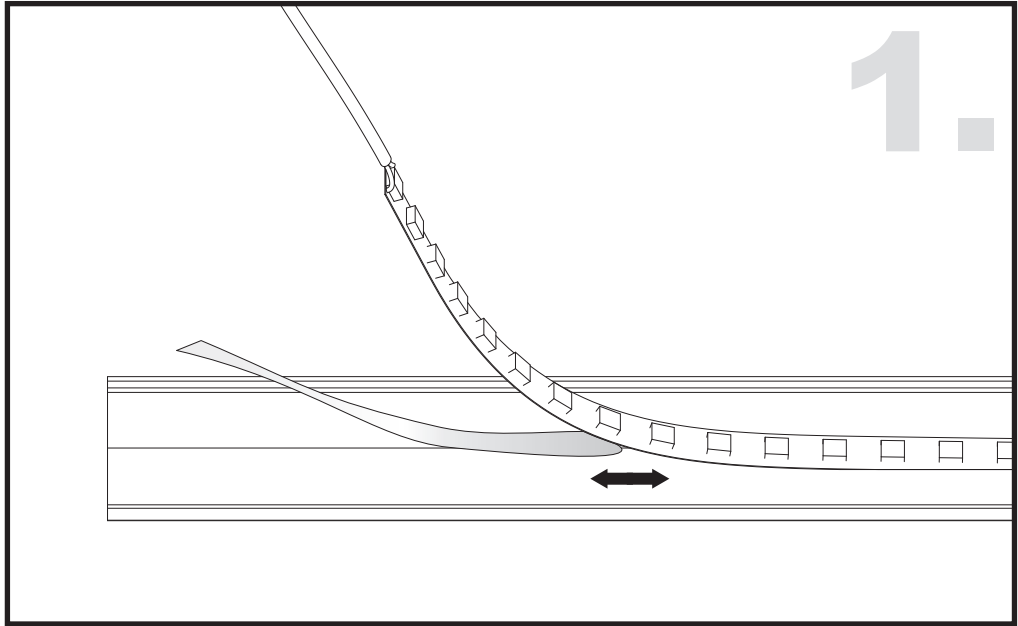

Unit:mm

Aluminium LED Profile **AC5**

	Name	Code	Material	Color	Others
1	Aluminum Profile	AC4	Aluminum	Silver / White / Black / RAL color	
2	LED strip	-	-	-	MAX. 14.4 W/m
4	Endcap (with hole)	AC5-Cap-H	Plastic	Grey / White / Black	-
5	Endcap (without hole)	AC5-Cap	Plastic	Grey / White / Black	-
6	Adjustable Clip	AC4-Clip-A	Stainless Steel	ecru	-
7	Metal Clip	AC4-Clip-M	Stainless Steel	ecru	-
8	Plastic Clip	AC4-Clip-P	Plastic	Clear	-

3 Optional Diffuser(PMMA)

Color	Light Transmittance	Code
Opal	51%	AC4-O
Milky	-	-
Frosted	53%	AC4-F
Clear	95%	AC4-C

ADJUSTABLE CLIP INSTALLING INSTRUCTIONS

CORNER INSTALLING INSTRUCTIONS