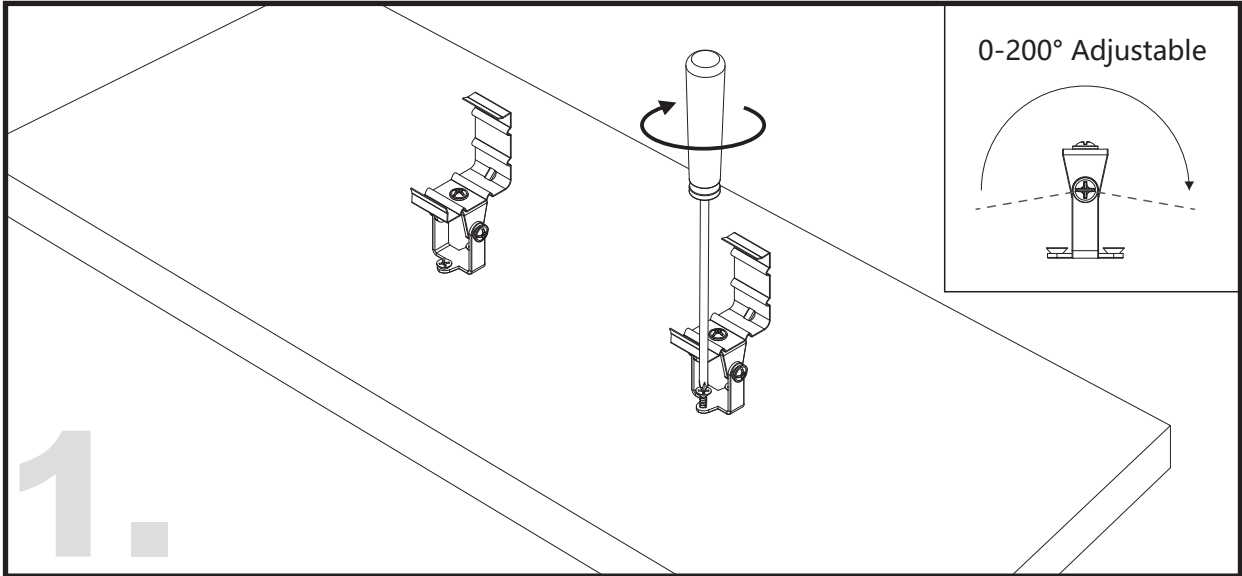

ADJUSTABLE CLIP INSTALLING INSTRUCTIONS