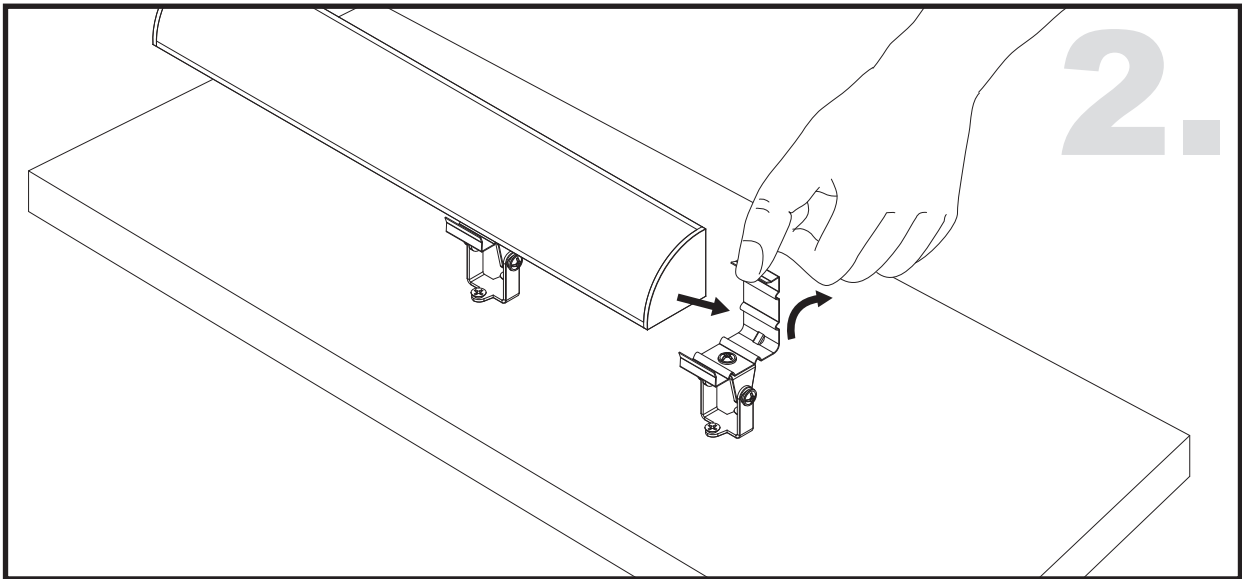

ADJUSTABLE CLIP INSTALLING INSTRUCTIONS