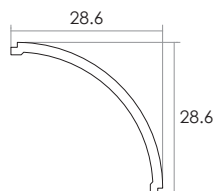

3 Optional Diffuser(PMMA)

Color	Light Transmittance	Code
Opal	51%	AC4-O
Milky	-	-
Frosted	53%	AC4-F
Clear	95%	AC4-C