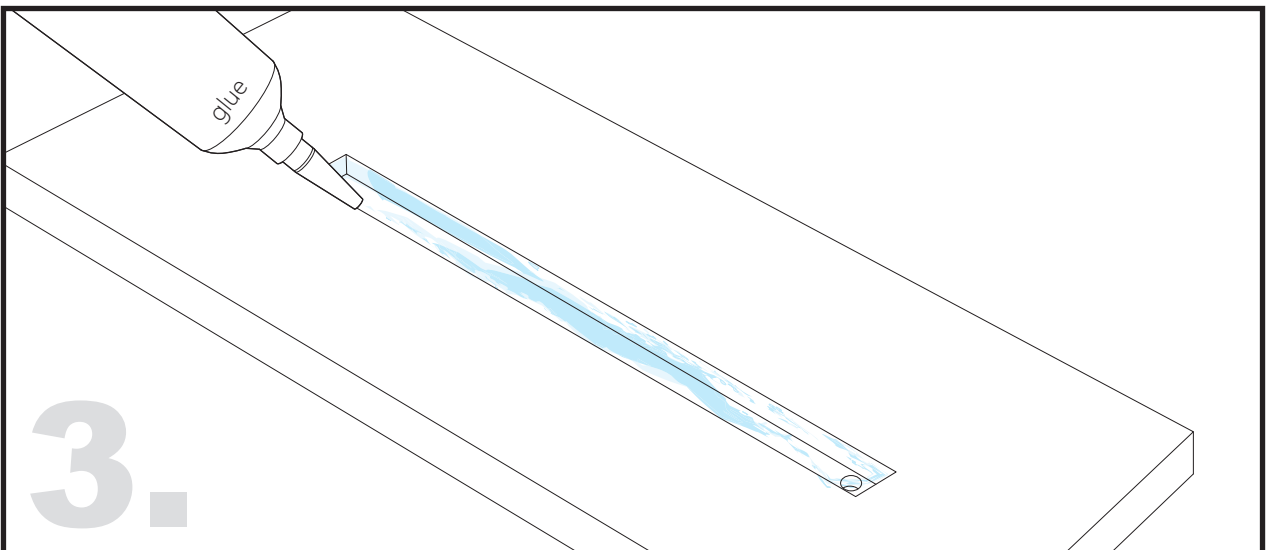

RECESSED INSTALLING INSTRUCTIONS