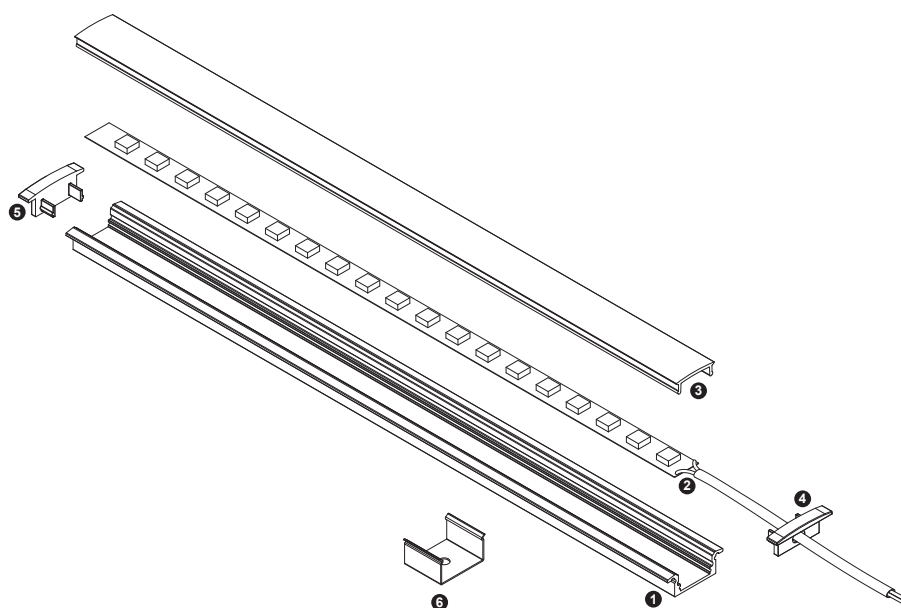

Unit:mm

Aluminium LED Profile AR1

Surface

Recessed

	Name	Code	Material	Color	Others
1	Aluminum Profile	AR1	Aluminum	Silver / White / Black / RAL color	
2	LED strip	-	-	-	MAX. 14.4 W/m
4	Endcap (with hole)	AR1-Cap-H	Plastic	Grey / White / Black	-
5	Endcap (without hole)	AR1-Cap	Plastic	Grey / White / Black	-
6	Metal Clip	AS1-Clip-M	Stainless Steel	ecru	-

3 Optional Diffuser(PMMA/PC)

Color	Light Transmittance	Code
Opal	52%	D001-O
Milky	64%	D001-M
Frosted	81%	D001-F
Clear	95%	D001-C

METAL CLIP / PLASTIC CLIP INSTALLING INSTRUCTIONS

RECESSED INSTALLING INSTRUCTIONS