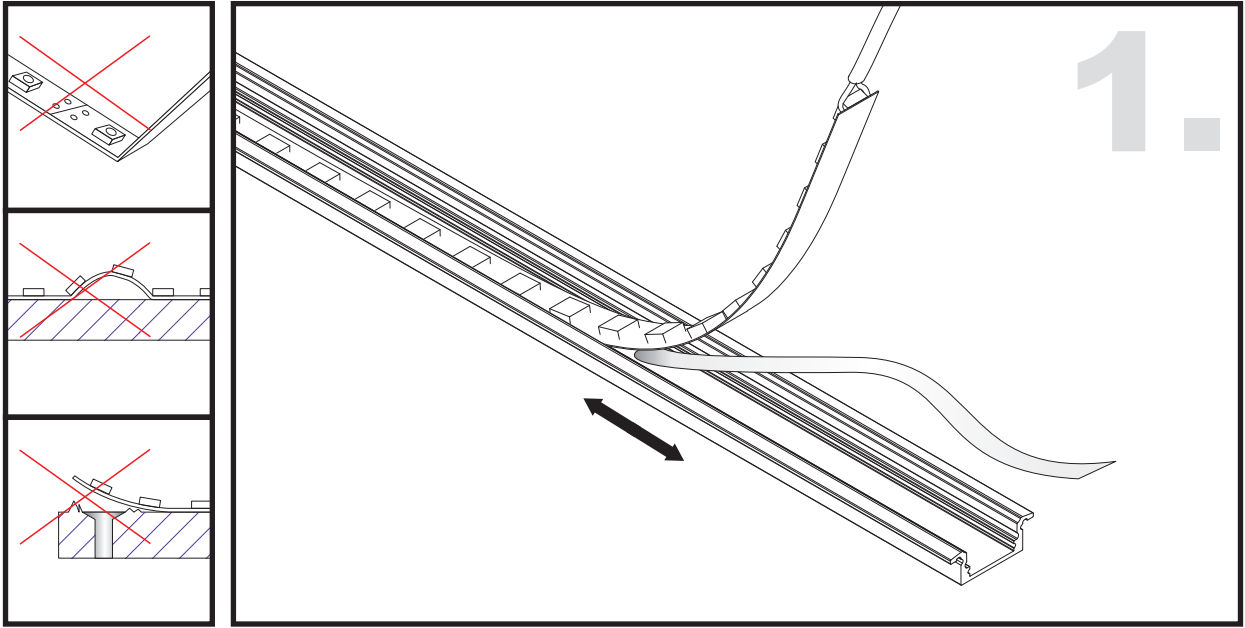

Unit:mm

Aluminium LED Profile AR1

Surface

Recessed

	Name	Code	Material	Color	Others
1	Aluminum Profile	AR1	Aluminum	Silver / White / Black / RAL color	
2	LED strip	-	-	-	MAX. 14.4 W/m
4	Endcap (with hole)	AR1-Cap-H	Plastic	Grey / White / Black	-
5	Endcap (without hole)	AR1-Cap	Plastic	Grey / White / Black	-
6	Metal Clip	AS1-Clip-M	Stainless Steel	ecru	-

3 Optional Diffuser(PMMA/PC)

Color	Light Transmittance	Code
Opal	52%	D001-O
Milky	64%	D001-M
Frosted	81%	D001-F
Clear	95%	D001-C

METAL CLIP / PLASTIC CLIP INSTALLING INSTRUCTIONS

RECESSED INSTALLING INSTRUCTIONS

RECESSED INSTALLING INSTRUCTIONS