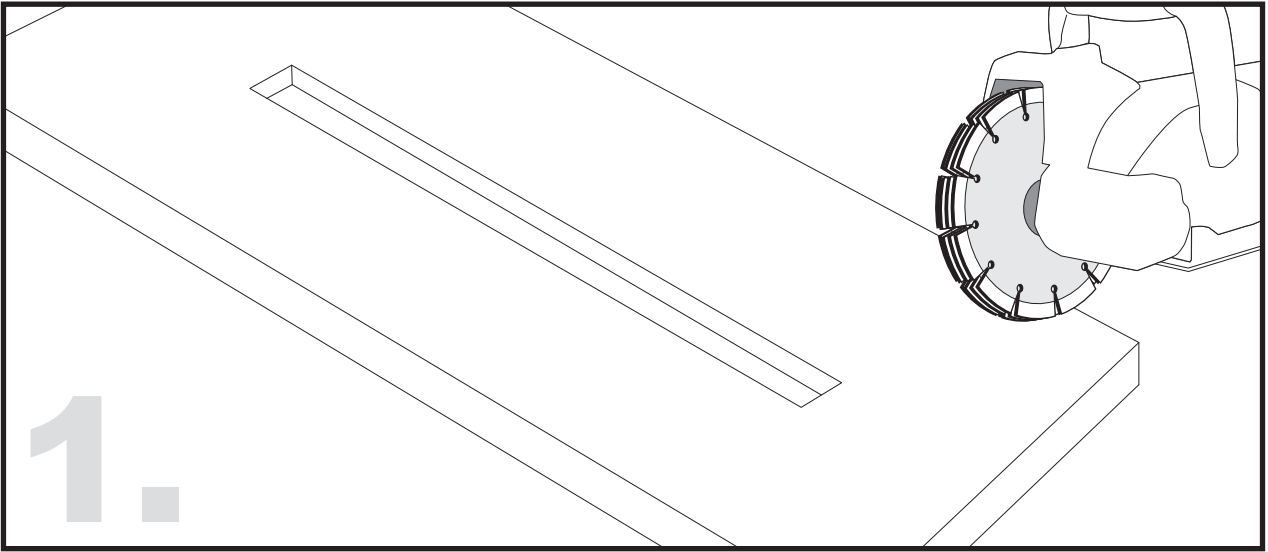

RECESSED INSTALLING INSTRUCTIONS