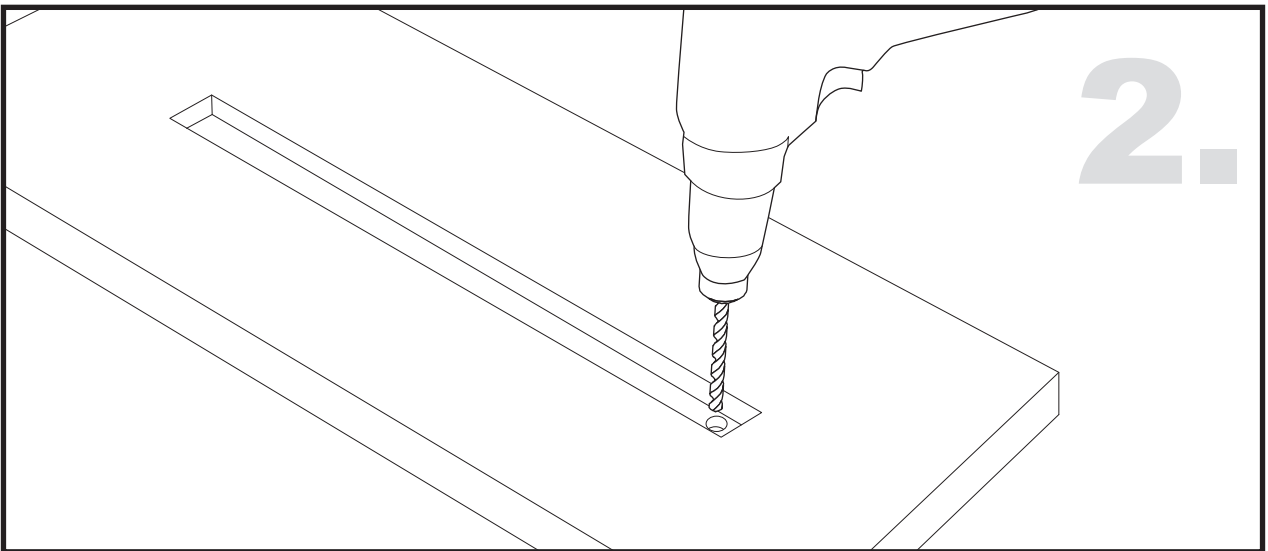

RECESSED INSTALLING INSTRUCTIONS