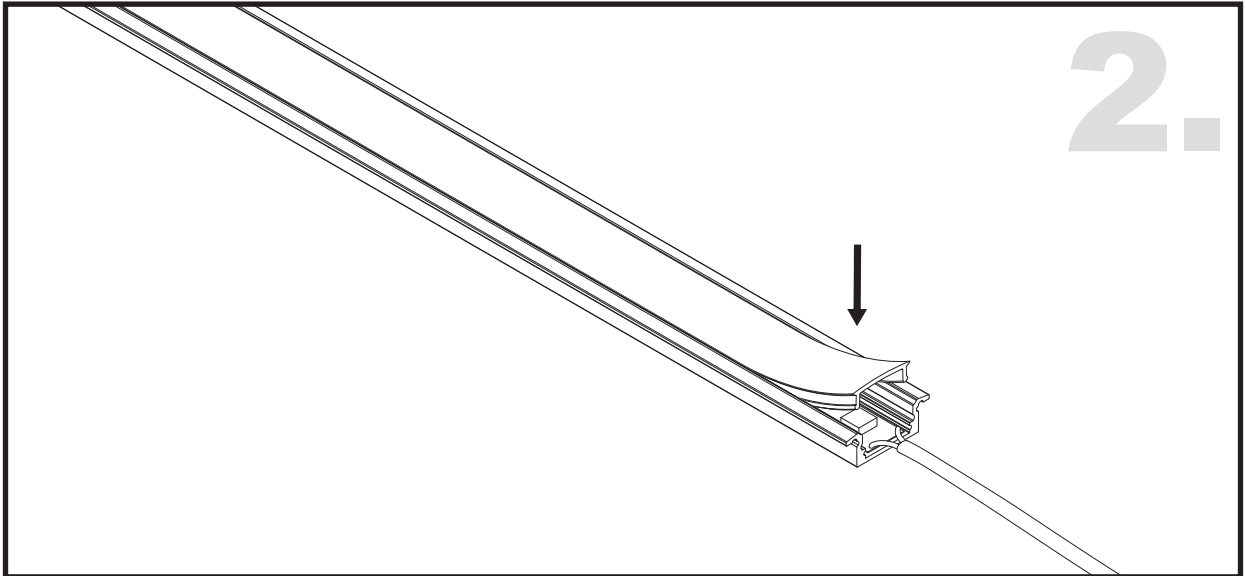

Unit:mm

Aluminium LED Profile AR1

Surface

Recessed

	Name	Code	Material	Color	Others
1	Aluminum Profile	AR1	Aluminum	Silver / White / Black / RAL color	
2	LED strip	-	-	-	MAX. 14.4 W/m
4	Endcap (with hole)	AR1-Cap-H	Plastic	Grey / White / Black	-
5	Endcap (without hole)	AR1-Cap	Plastic	Grey / White / Black	-
6	Metal Clip	AS1-Clip-M	Stainless Steel	ecru	-

3 Optional Diffuser(PMMA/PC)

Color	Light Transmittance	Code
Opal	52%	D001-O
Milky	64%	D001-M
Frosted	81%	D001-F
Clear	95%	D001-C

METAL CLIP / PLASTIC CLIP INSTALLING INSTRUCTIONS

RECESSED INSTALLING INSTRUCTIONS