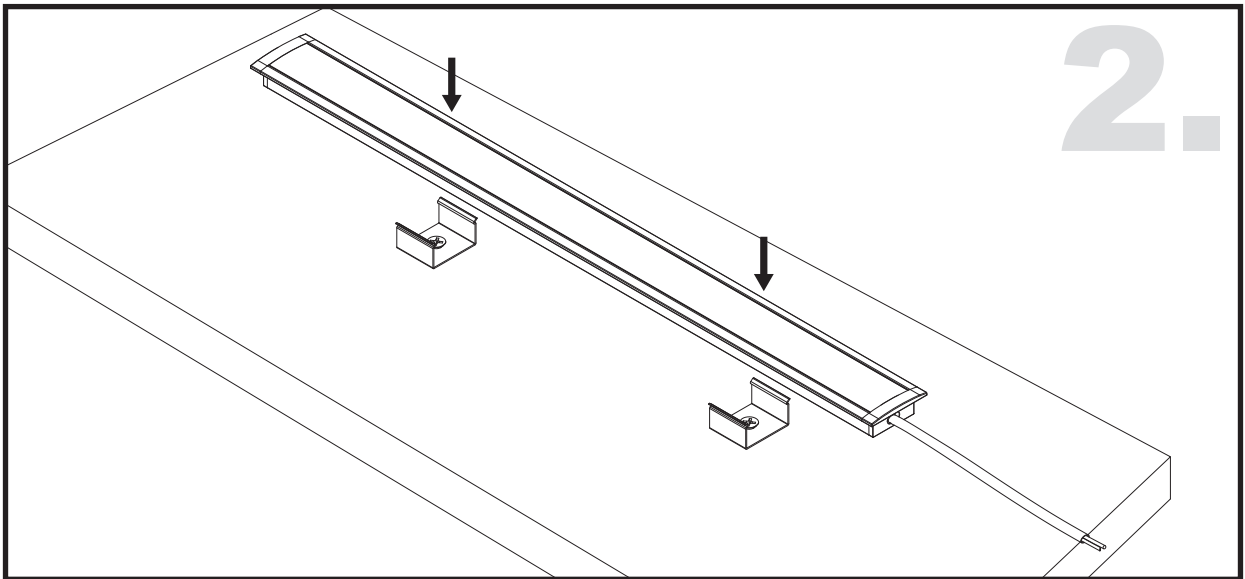

METAL CLIP / PLASTIC CLIP INSTALLING INSTRUCTIONS