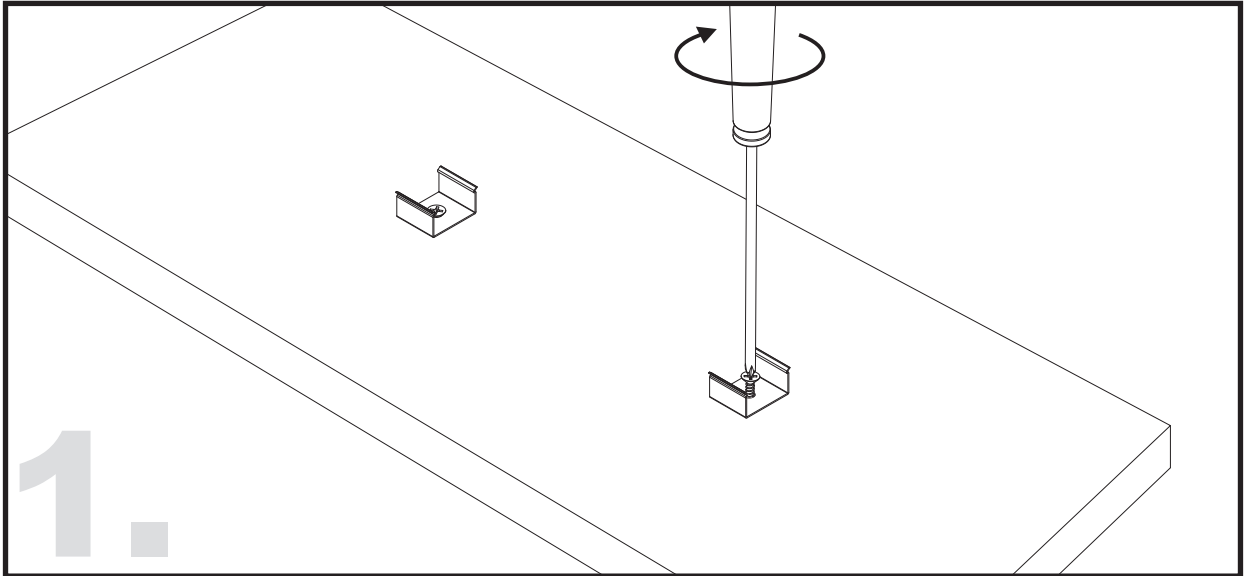

METAL CLIP / PLASTIC CLIP INSTALLING INSTRUCTIONS