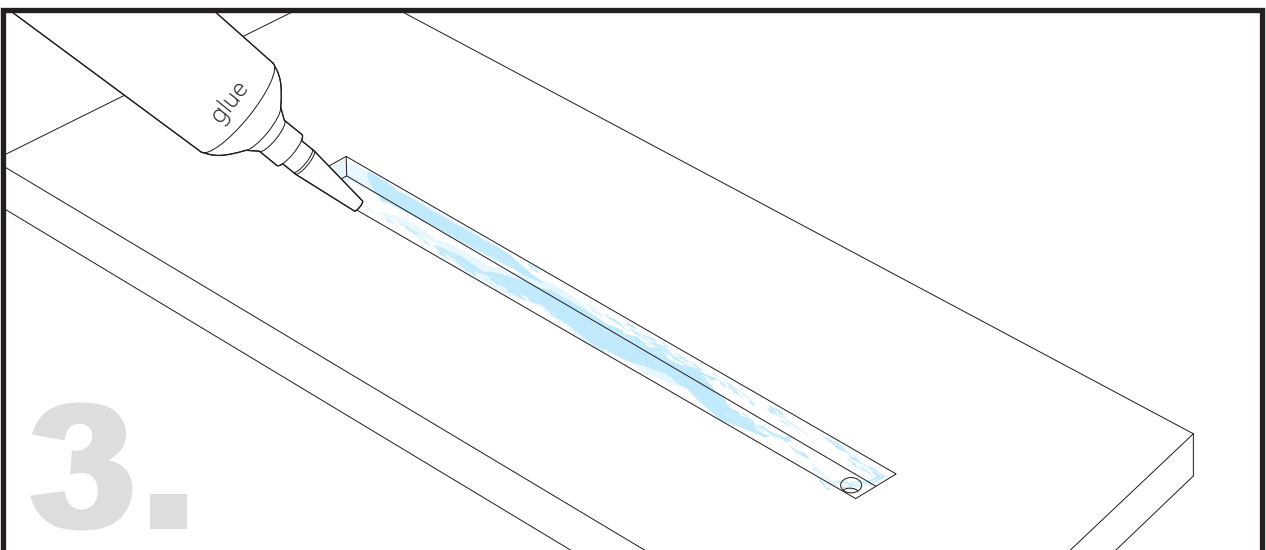

RECESSED INSTALLING INSTRUCTIONS