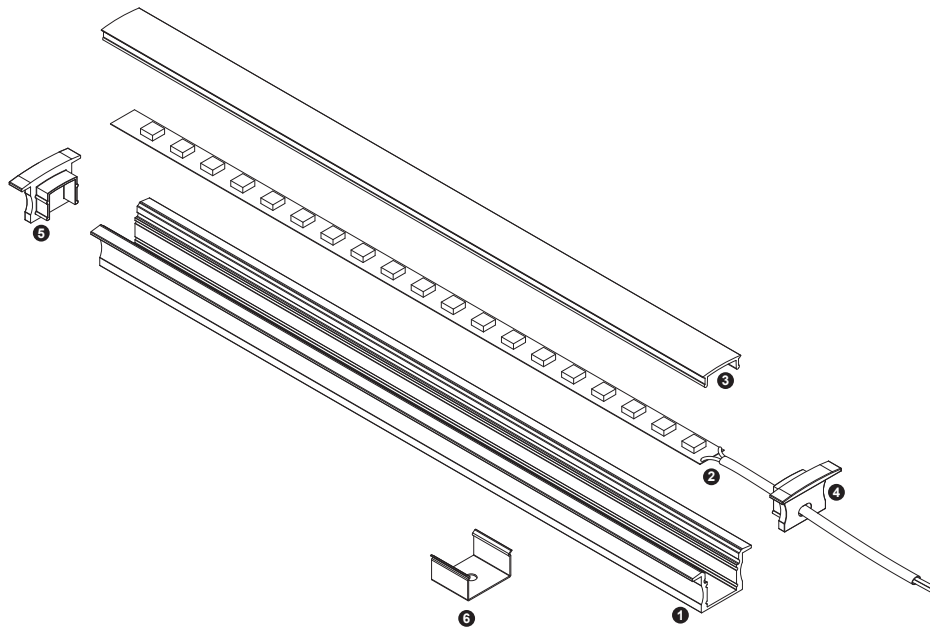

Unit:mm

Aluminium LED Profile AR2

	Name	Code	Material	Color	Others
1	Aluminum Profile	AR2	Aluminum	Silver / White / Black / RAL color	
2	LED strip	-	-	-	MAX. 14.4 W/m
4	Endcap (with hole)	AR2-Cap-H	Plastic	Grey / White / Black	-
5	Endcap (without hole)	AR2-Cap	Plastic	Grey / White / Black	-
6	Metal Clip	AS1-Clip-M	Stainless Steel	ecru	-

3 Optional Diffuser(PMMA/PC)

Color	Light Transmittance	Code
Opal	52%	D001-O
Milky	64%	D001-M
Frosted	81%	D001-F
Clear	95%	D001-C

METAL CLIP / PLASTIC CLIP INSTALLING INSTRUCTIONS

RECESSED INSTALLING INSTRUCTIONS