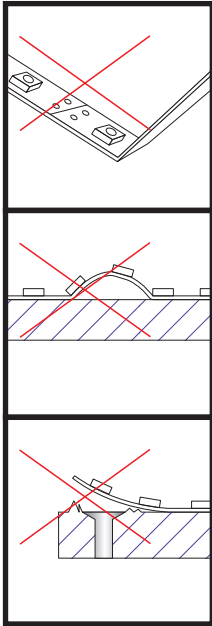

Unit:mm

Aluminium LED Profile AR2

	Name	Code	Material	Color	Others
1	Aluminum Profile	AR2	Aluminum	Silver / White / Black / RAL color	
2	LED strip	-	-	-	MAX. 14.4 W/m
4	Endcap (with hole)	AR2-Cap-H	Plastic	Grey / White / Black	-
5	Endcap (without hole)	AR2-Cap	Plastic	Grey / White / Black	-
6	Metal Clip	AS1-Clip-M	Stainless Steel	ecru	-

3 Optional Diffuser(PMMA/PC)

Color	Light Transmittance	Code
Opal	52%	D001-O
Milky	64%	D001-M
Frosted	81%	D001-F
Clear	95%	D001-C

METAL CLIP / PLASTIC CLIP INSTALLING INSTRUCTIONS

RECESSED INSTALLING INSTRUCTIONS