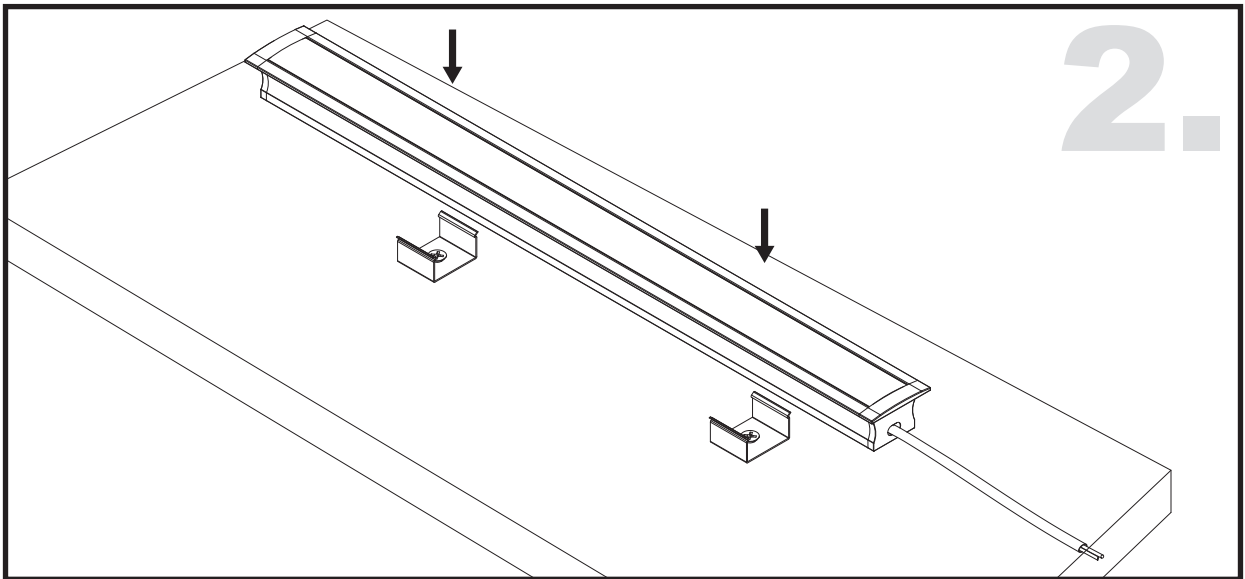

METAL CLIP / PLASTIC CLIP INSTALLING INSTRUCTIONS