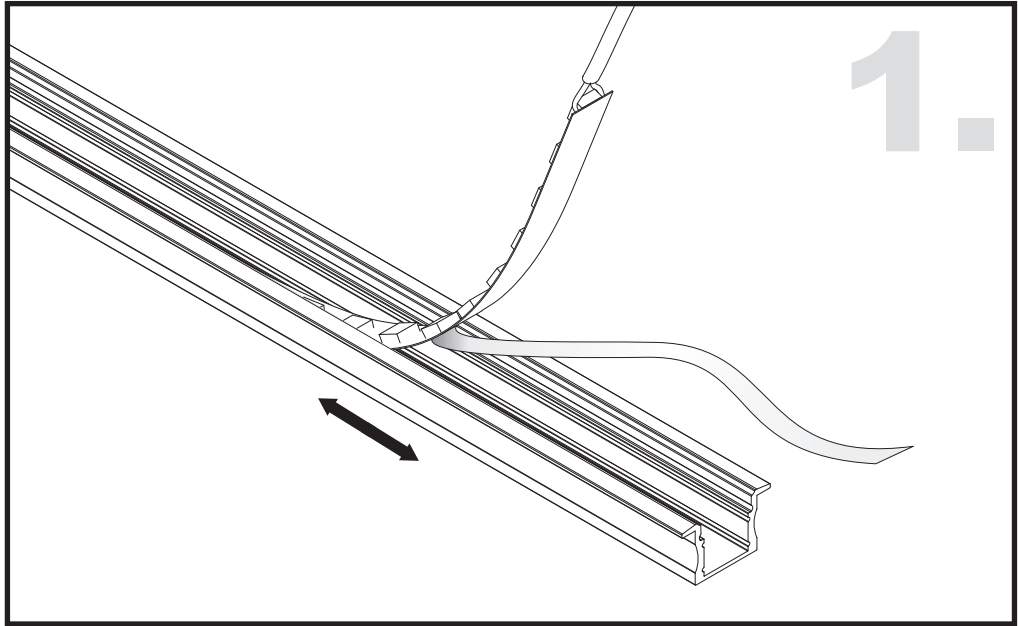

Unit:mm

Aluminium LED Profile AR2

	Name	Code	Material	Color	Others
1	Aluminum Profile	AR2	Aluminum	Silver / White / Black / RAL color	
2	LED strip	-	-	-	MAX. 14.4 W/m
4	Endcap (with hole)	AR2-Cap-H	Plastic	Grey / White / Black	-
5	Endcap (without hole)	AR2-Cap	Plastic	Grey / White / Black	-
6	Metal Clip	AS1-Clip-M	Stainless Steel	ecru	-

3 Optional Diffuser(PMMA/PC)

Color	Light Transmittance	Code
Opal	52%	D001-O
Milky	64%	D001-M
Frosted	81%	D001-F
Clear	95%	D001-C

METAL CLIP / PLASTIC CLIP INSTALLING INSTRUCTIONS

RECESSED INSTALLING INSTRUCTIONS