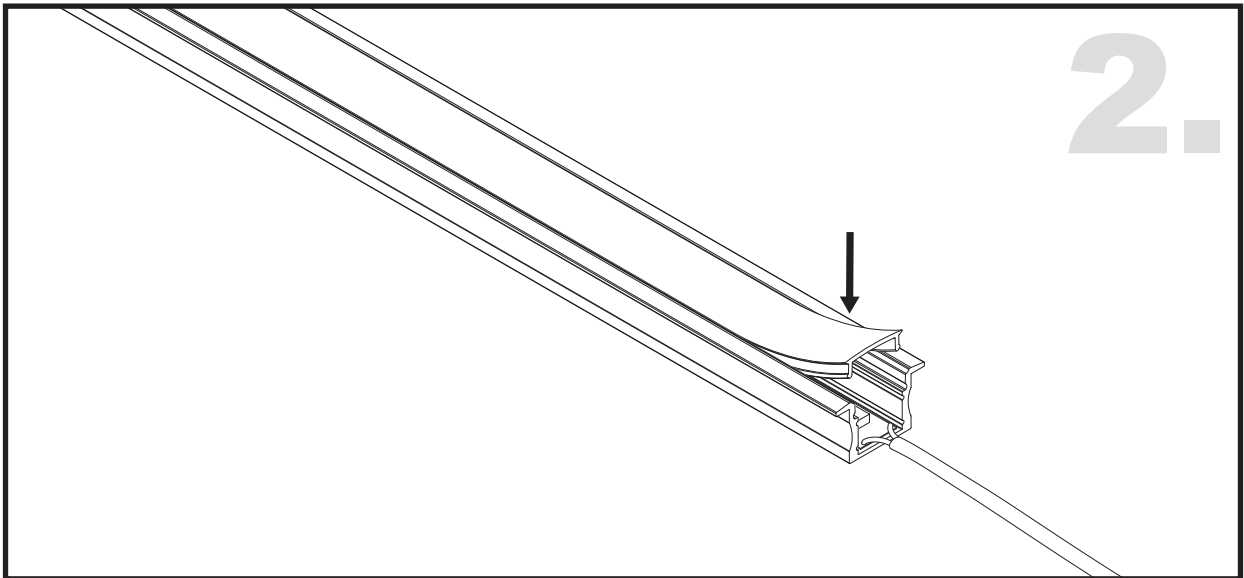

Unit:mm

Aluminium LED Profile AR2

	Name	Code	Material	Color	Others
1	Aluminum Profile	AR2	Aluminum	Silver / White / Black / RAL color	
2	LED strip	-	-	-	MAX. 14.4 W/m
4	Endcap (with hole)	AR2-Cap-H	Plastic	Grey / White / Black	-
5	Endcap (without hole)	AR2-Cap	Plastic	Grey / White / Black	-
6	Metal Clip	AS1-Clip-M	Stainless Steel	ecru	-

3 Optional Diffuser(PMMA/PC)

Color	Light Transmittance	Code
Opal	52%	D001-O
Milky	64%	D001-M
Frosted	81%	D001-F
Clear	95%	D001-C

METAL CLIP / PLASTIC CLIP INSTALLING INSTRUCTIONS

RECESSED INSTALLING INSTRUCTIONS