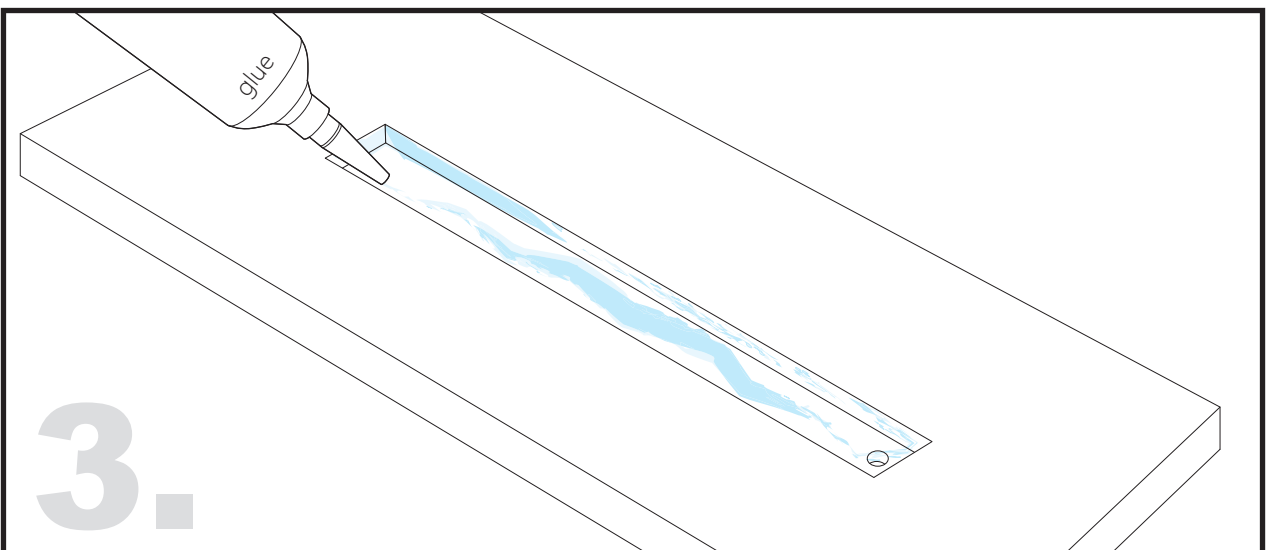

RECESSED INSTALLING INSTRUCTIONS