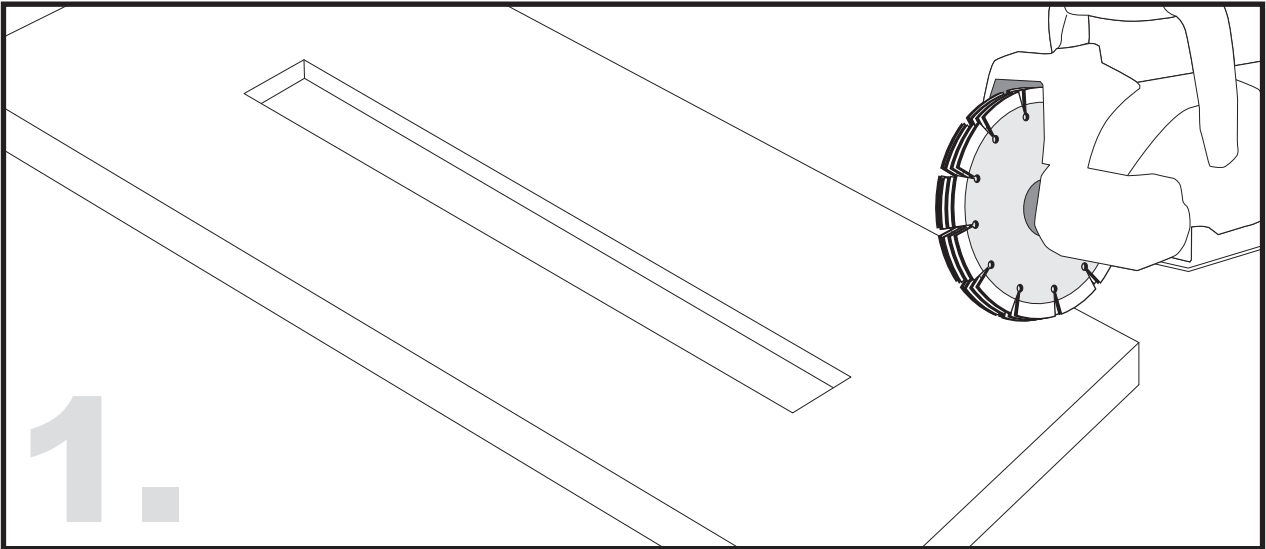

RECESSED INSTALLING INSTRUCTIONS