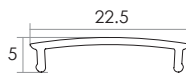

3 Optional Diffuser(PMMA/PC)

Color	Light Transmittance	Code
Opal	70%	D003-O
Milky	78%	D003-M
Frosted	91%	D003-F
Clear	95%	D003-C