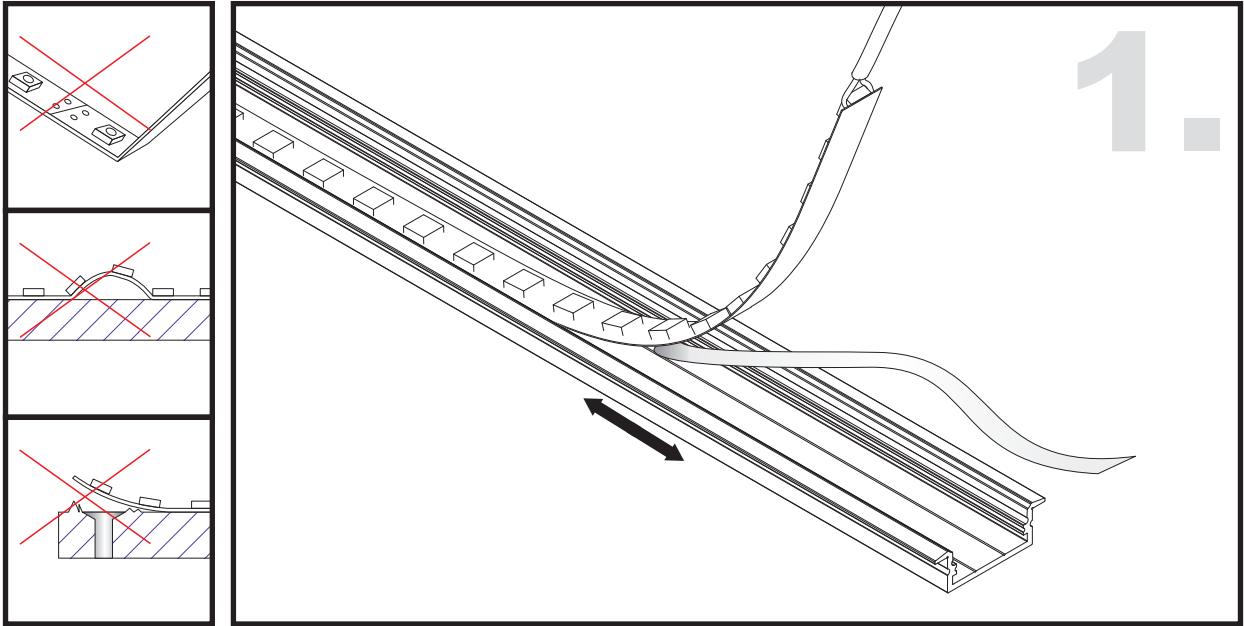

Unit:mm

Aluminium LED Profile AR3

Surface

Recessed

	Name	Code	Material	Color	Other
1	Aluminum Profile	AR3	Aluminum	Silver / White / Black / RAL color	
2	LED strip	-	-	-	MAX. 19.2 W/m
4	Endcap (with hole)	AR3-Cap-H	Plastic	Grey / White / Black	-
5	Endcap (without hole)	AR3-Cap	Plastic	Grey / White / Black	-
6	Metal Clip	C22-Clip-M	Stainless Steel	ecru	-

3 Optional Diffuser(PMMA/PC)

Color	Light Transmittance	Code
Opal	70%	D003-O
Milky	78%	D003-M
Frosted	91%	D003-F
Clear	95%	D003-C

METAL CLIP / PLASTIC CLIP INSTALLING INSTRUCTIONS

RECESSED INSTALLING INSTRUCTIONS

RECESSED INSTALLING INSTRUCTIONS