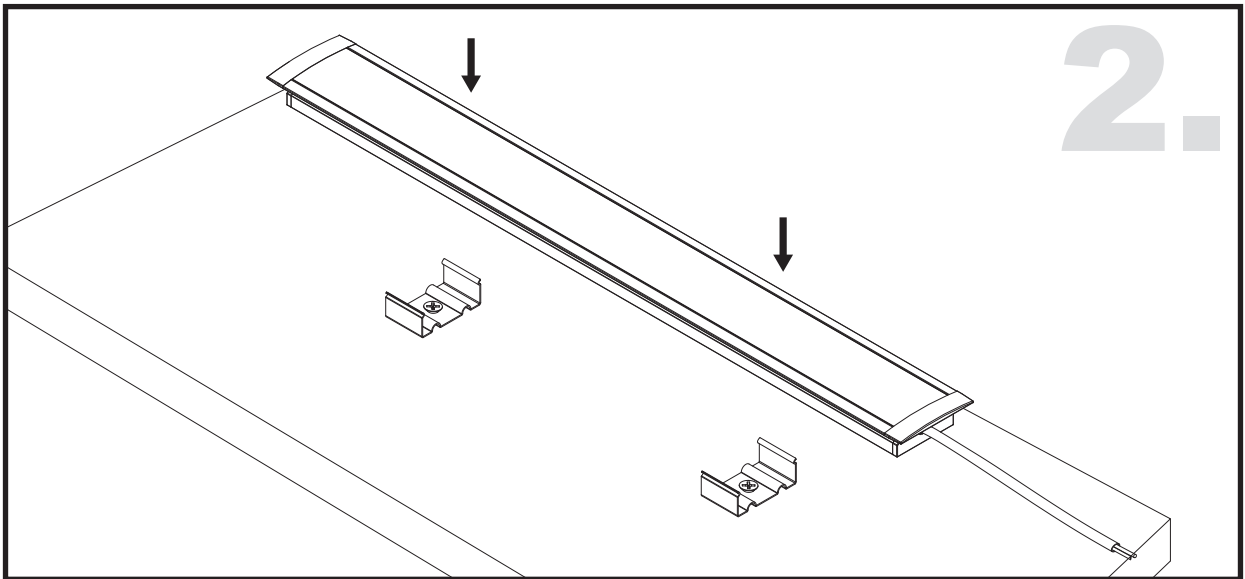

METAL CLIP / PLASTIC CLIP INSTALLING INSTRUCTIONS