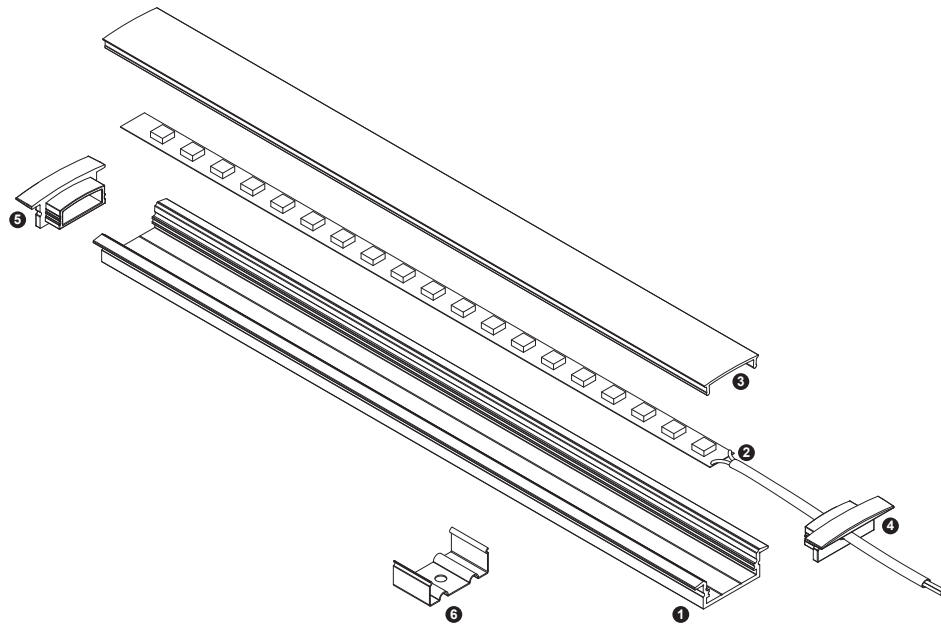

Unit:mm

Aluminium LED Profile AR3

Surface

Recessed

	Name	Code	Material	Color	Other
1	Aluminum Profile	AR3	Aluminum	Silver / White / Black / RAL color	
2	LED strip	-	-	-	MAX. 19.2 W/m
4	Endcap (with hole)	AR3-Cap-H	Plastic	Grey / White / Black	-
5	Endcap (without hole)	AR3-Cap	Plastic	Grey / White / Black	-
6	Metal Clip	C22-Clip-M	Stainless Steel	ecru	-

3 Optional Diffuser(PMMA/PC)

Color	Light Transmittance	Code
Opal	70%	D003-O
Milky	78%	D003-M
Frosted	91%	D003-F
Clear	95%	D003-C

METAL CLIP / PLASTIC CLIP INSTALLING INSTRUCTIONS

RECESSED INSTALLING INSTRUCTIONS

RECESSED INSTALLING INSTRUCTIONS