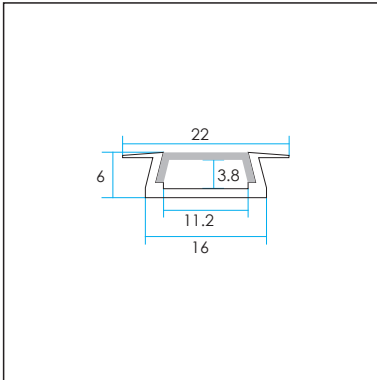

Aluminium LED Profile AR5

Unit:mm

	Name	Code	Material	Color	Other
①	Aluminum Profile	AR5	Aluminum	Silver / White / Black / RAL color	
②	LED strip	-	-	-	MAX. 14.4 W/m
④	Endcap (with hole)	AR5-Cap-H	Plastic	Grey / White / Black	-
⑤	Endcap (without hole)	AR5-Cap	Plastic	Grey / White / Black	-