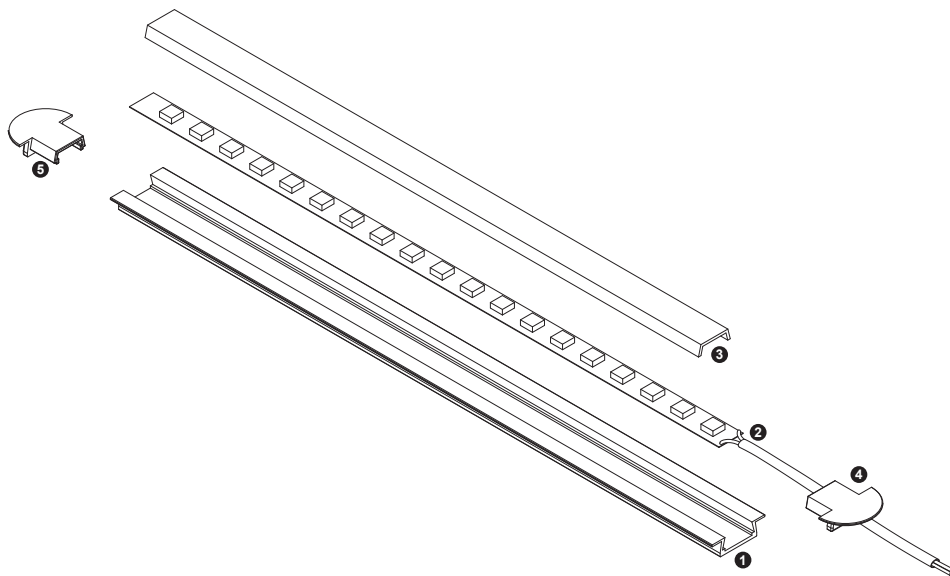

Aluminium LED Profile AR5

Unit:mm

	Name	Code	Material	Color	Other
①	Aluminum Profile	AR5	Aluminum	Silver / White / Black / RAL color	
②	LED strip	-	-	-	MAX. 14.4 W/m
④	Endcap (with hole)	AR5-Cap-H	Plastic	Grey / White / Black	-
⑤	Endcap (without hole)	AR5-Cap	Plastic	Grey / White / Black	-

③ Optional Diffuser(PC)

Color	Light Transmittance	Code
Opal	59%	D002-O
Milky	-	-
Frosted	73%	D002-F
Clear	95%	D002-C

RECESSED INSTALLING INSTRUCTIONS

RECESSED INSTALLING INSTRUCTIONS