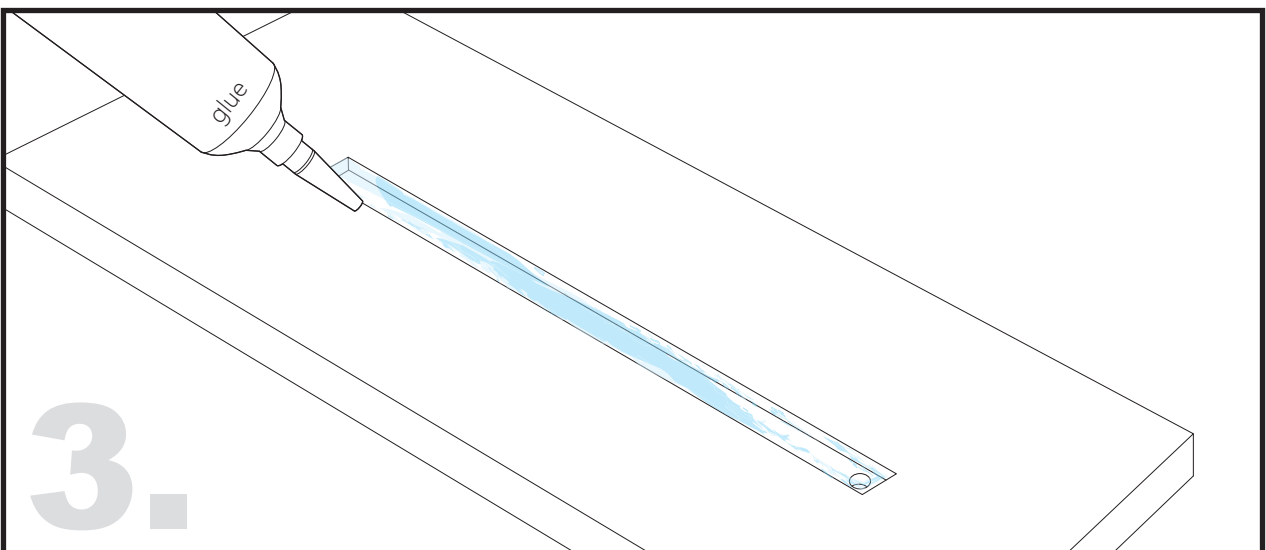

RECESSED INSTALLING INSTRUCTIONS