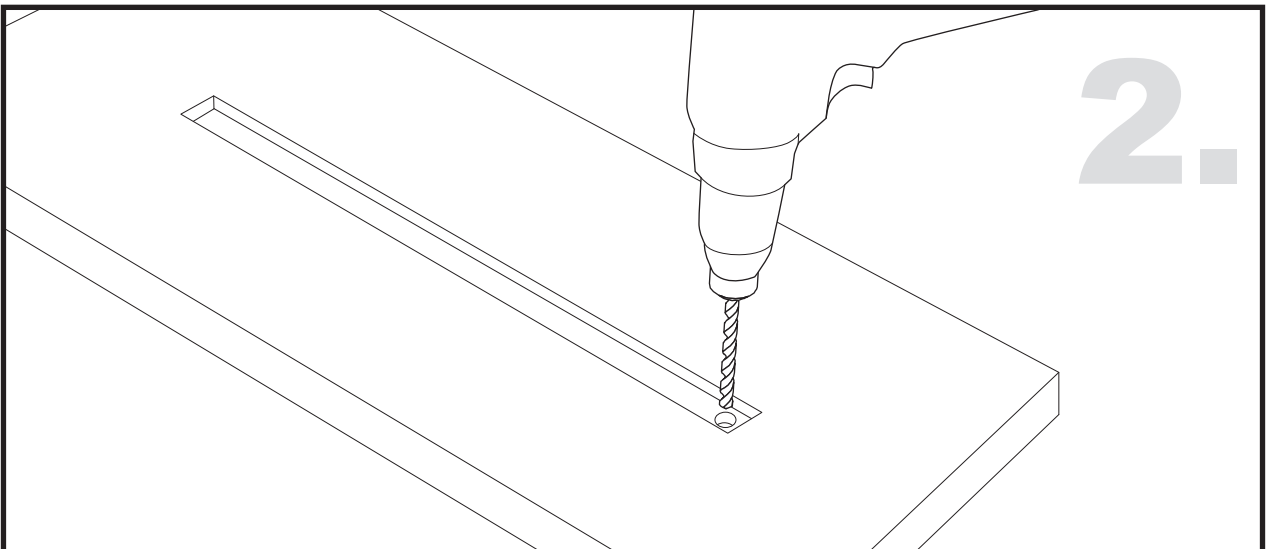

RECESSED INSTALLING INSTRUCTIONS