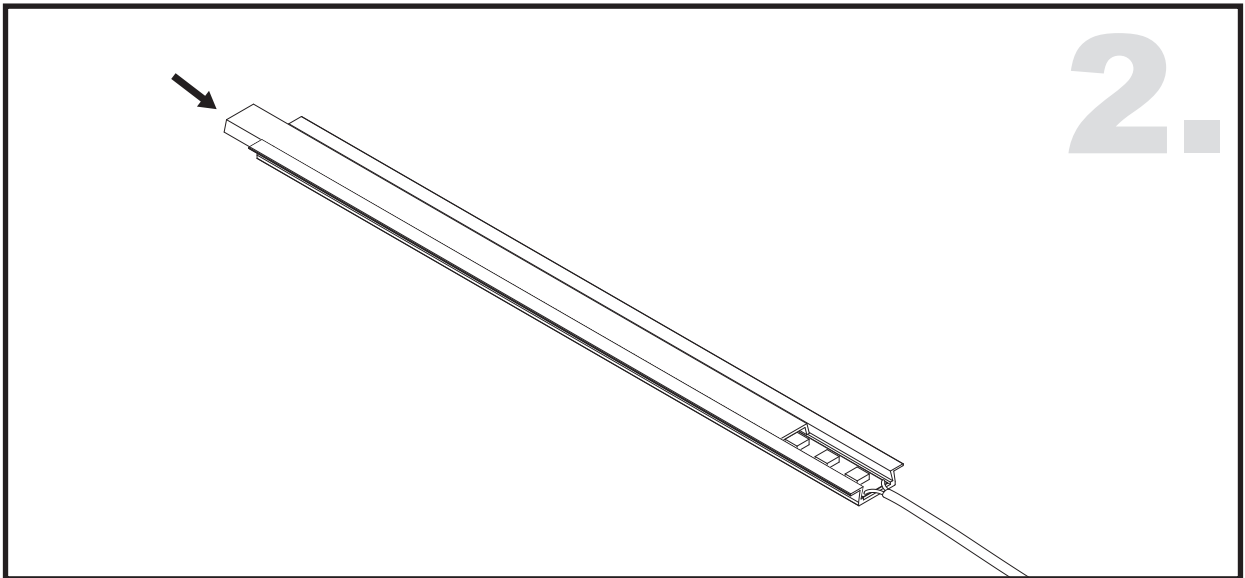

Aluminium LED Profile AR5

Unit:mm

	Name	Code	Material	Color	Other
①	Aluminum Profile	AR5	Aluminum	Silver / White / Black / RAL color	
②	LED strip	-	-	-	MAX. 14.4 W/m
④	Endcap (with hole)	AR5-Cap-H	Plastic	Grey / White / Black	-
⑤	Endcap (without hole)	AR5-Cap	Plastic	Grey / White / Black	-

③ Optional Diffuser(PC)

Color	Light Transmittance	Code
Opal	59%	D002-O
Milky	-	-
Frosted	73%	D002-F
Clear	95%	D002-C

RECESSED INSTALLING INSTRUCTIONS

RECESSED INSTALLING INSTRUCTIONS