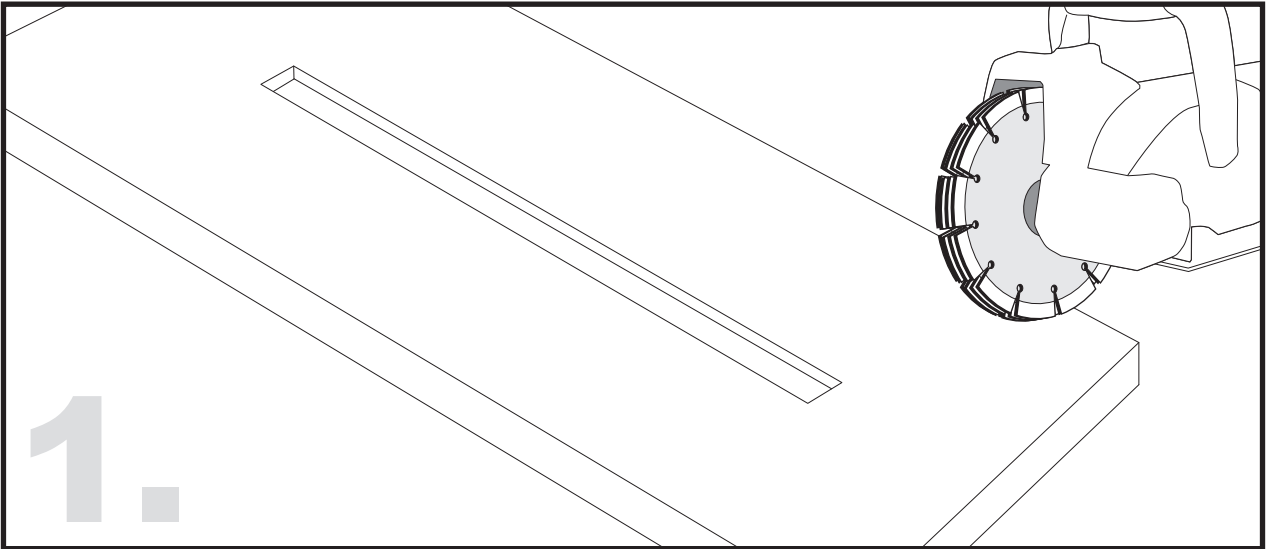

RECESSED INSTALLING INSTRUCTIONS