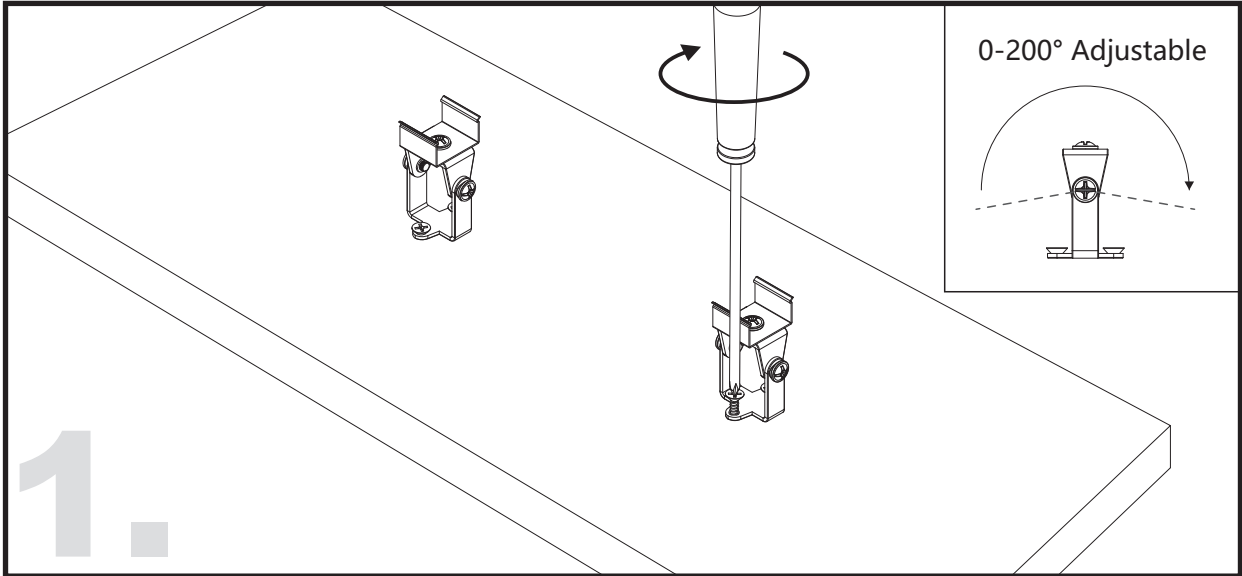

ADJUSTABLE CLIP INSTALLING INSTRUCTIONS