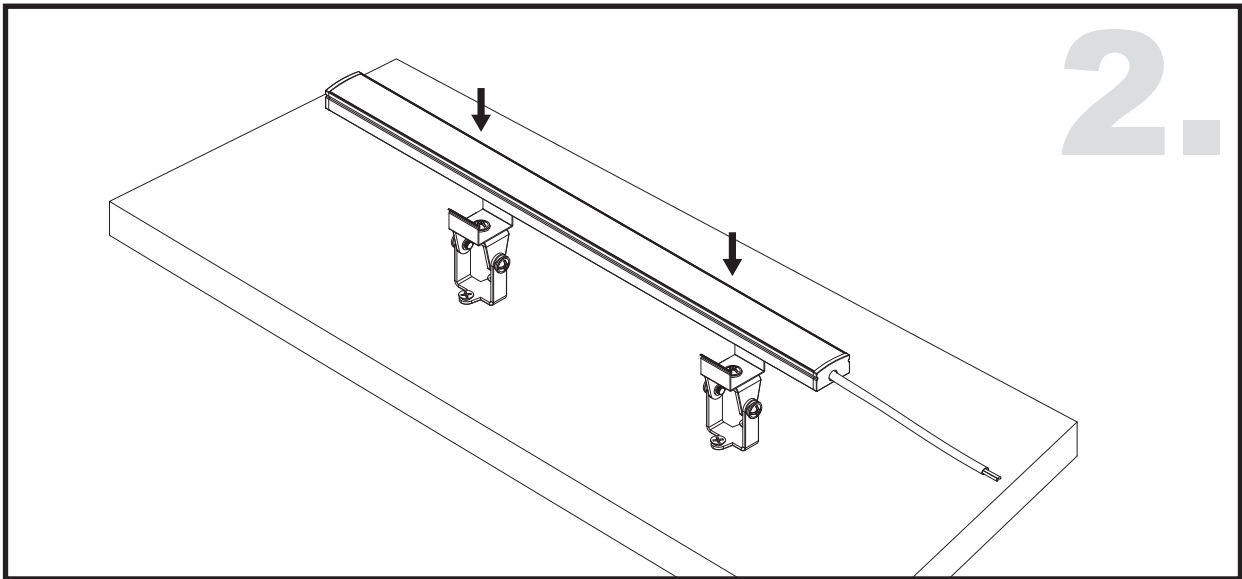

ADJUSTABLE CLIP INSTALLING INSTRUCTIONS