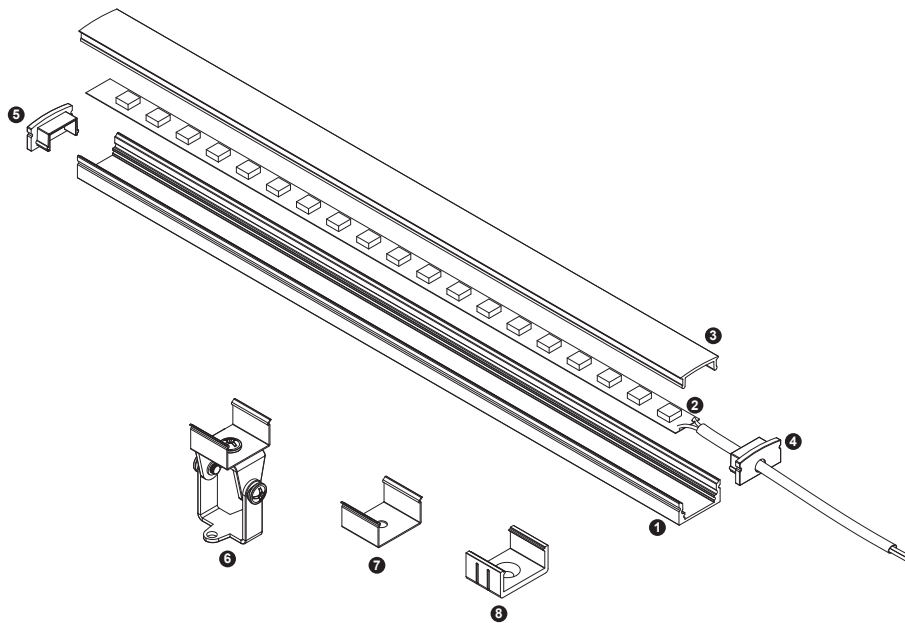

Unit:mm

Aluminium LED Profile **AS1**

	Name	Code	Material	Color	Others
1	Aluminum Profile	AS1	Aluminum	Silver / White / Black / RAL color	
2	LED strip	-	-	-	MAX. 14.4 W/m
4	Endcap (with hole)	AS1-Cap-H	Plastic	Grey / White / Black	-
5	Endcap (without hole)	AS1-Cap	Plastic	Grey / White / Black	-
6	Adjustable Clip	AS1-Clip-A	Stainless Steel	ecru	-
7	Metal Clip	AS1-Clip-M	Stainless Steel	ecru	-
8	Plastic Clip	AS1-Clip-P	Plastic	Clear	-

3 Optional Diffuser(PMMA/PC)

Color	Light Transmittance	Code
Opal	52%	D001-O
Milky	64%	D001-M
Frosted	81%	D001-F
Clear	95%	D001-C

ADJUSTABLE CLIP INSTALLING INSTRUCTIONS

METAL CLIP / PLASTIC CLIP INSTALLING INSTRUCTIONS