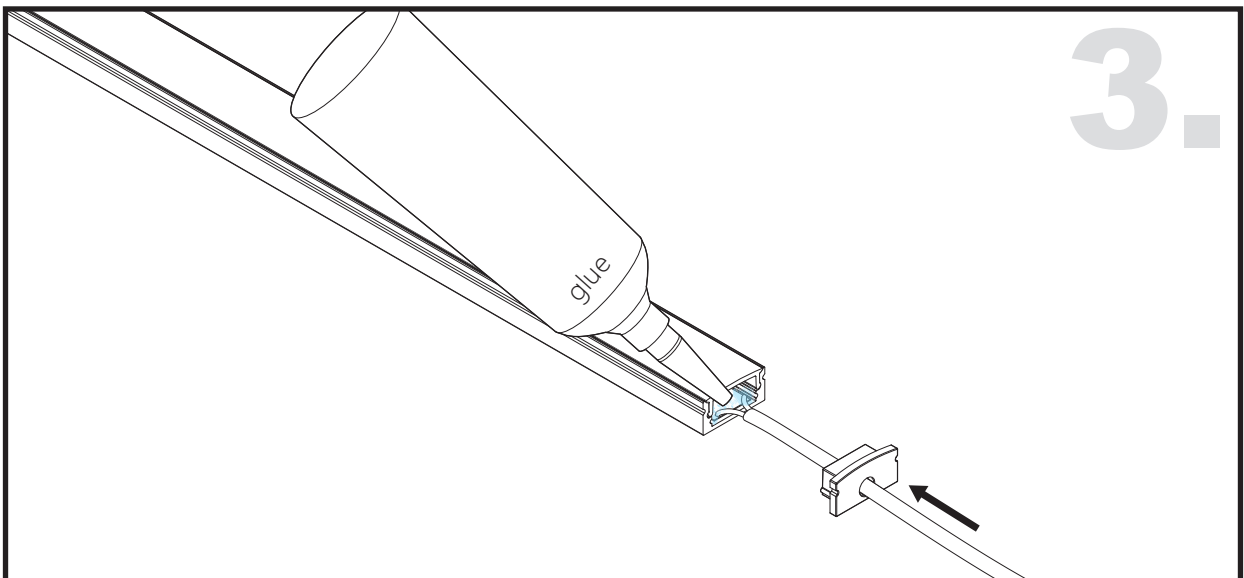

Unit:mm

Aluminium LED Profile **AS1**

	Name	Code	Material	Color	Others
1	Aluminum Profile	AS1	Aluminum	Silver / White / Black / RAL color	
2	LED strip	-	-	-	MAX. 14.4 W/m
4	Endcap (with hole)	AS1-Cap-H	Plastic	Grey / White / Black	-
5	Endcap (without hole)	AS1-Cap	Plastic	Grey / White / Black	-
6	Adjustable Clip	AS1-Clip-A	Stainless Steel	ecru	-
7	Metal Clip	AS1-Clip-M	Stainless Steel	ecru	-
8	Plastic Clip	AS1-Clip-P	Plastic	Clear	-

3 Optional Diffuser(PMMA/PC)

Color	Light Transmittance	Code
Opal	52%	D001-O
Milky	64%	D001-M
Frosted	81%	D001-F
Clear	95%	D001-C

ADJUSTABLE CLIP INSTALLING INSTRUCTIONS

METAL CLIP / PLASTIC CLIP INSTALLING INSTRUCTIONS