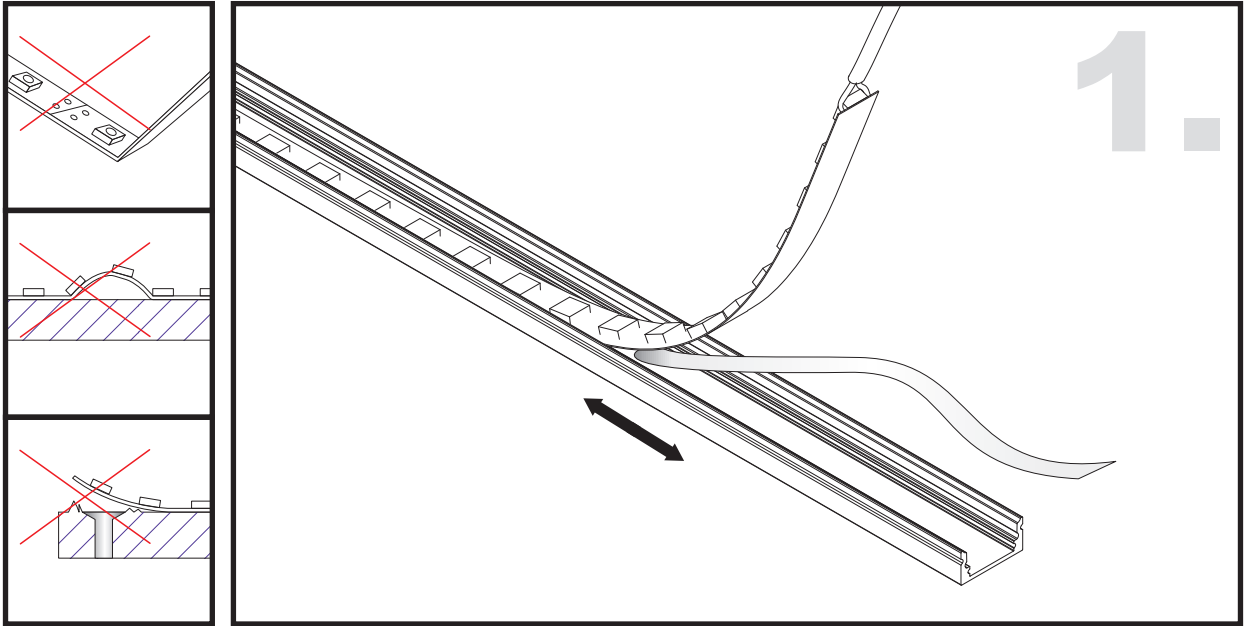

Unit:mm

Aluminium LED Profile **AS1**

	Name	Code	Material	Color	Others
1	Aluminum Profile	AS1	Aluminum	Silver / White / Black / RAL color	
2	LED strip	-	-	-	MAX. 14.4 W/m
4	Endcap (with hole)	AS1-Cap-H	Plastic	Grey / White / Black	-
5	Endcap (without hole)	AS1-Cap	Plastic	Grey / White / Black	-
6	Adjustable Clip	AS1-Clip-A	Stainless Steel	ecru	-
7	Metal Clip	AS1-Clip-M	Stainless Steel	ecru	-
8	Plastic Clip	AS1-Clip-P	Plastic	Clear	-

3 Optional Diffuser(PMMA/PC)

Color	Light Transmittance	Code
Opal	52%	D001-O
Milky	64%	D001-M
Frosted	81%	D001-F
Clear	95%	D001-C

ADJUSTABLE CLIP INSTALLING INSTRUCTIONS

METAL CLIP / PLASTIC CLIP INSTALLING INSTRUCTIONS