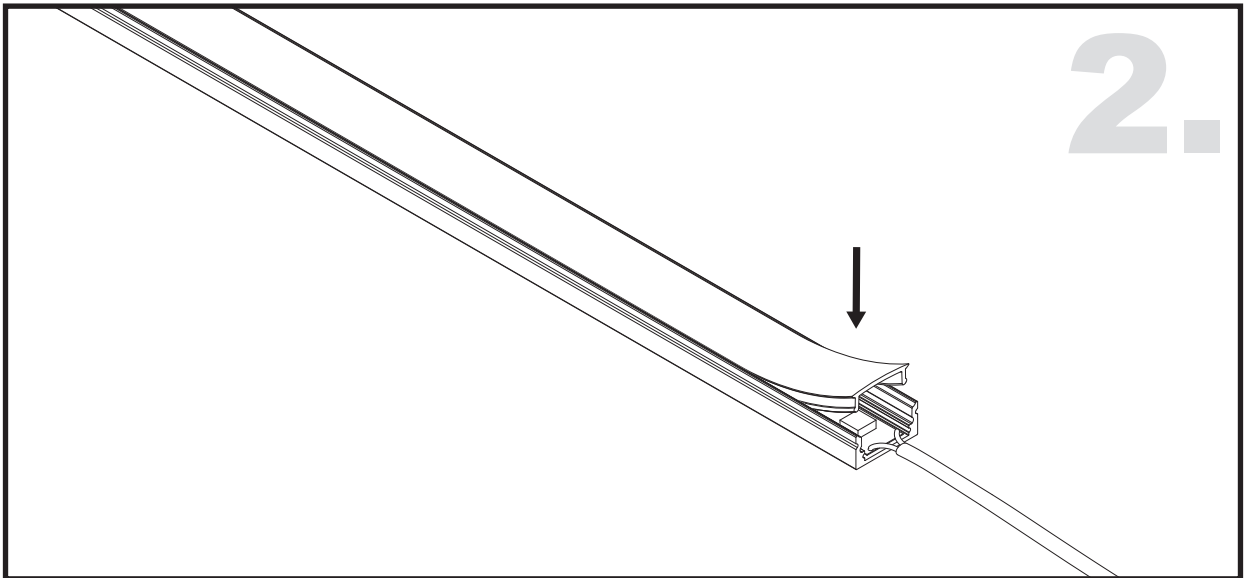

Unit:mm

Aluminium LED Profile **AS1**

	Name	Code	Material	Color	Others
1	Aluminum Profile	AS1	Aluminum	Silver / White / Black / RAL color	
2	LED strip	-	-	-	MAX. 14.4 W/m
4	Endcap (with hole)	AS1-Cap-H	Plastic	Grey / White / Black	-
5	Endcap (without hole)	AS1-Cap	Plastic	Grey / White / Black	-
6	Adjustable Clip	AS1-Clip-A	Stainless Steel	ecru	-
7	Metal Clip	AS1-Clip-M	Stainless Steel	ecru	-
8	Plastic Clip	AS1-Clip-P	Plastic	Clear	-

3 Optional Diffuser(PMMA/PC)

Color	Light Transmittance	Code
Opal	52%	D001-O
Milky	64%	D001-M
Frosted	81%	D001-F
Clear	95%	D001-C

ADJUSTABLE CLIP INSTALLING INSTRUCTIONS

METAL CLIP / PLASTIC CLIP INSTALLING INSTRUCTIONS