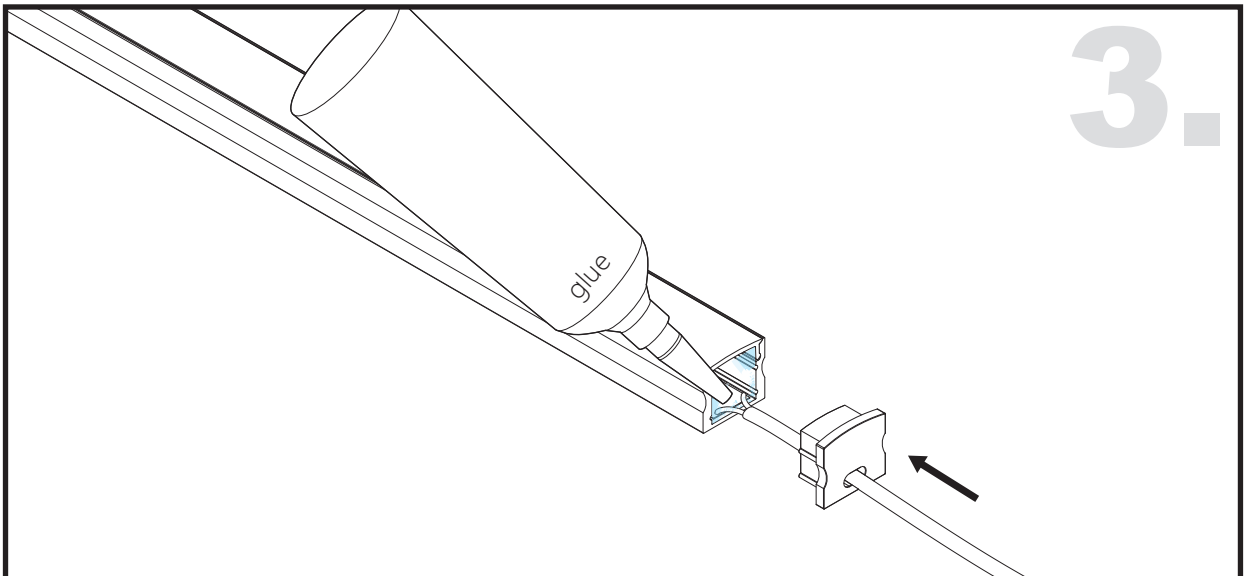

Unit:mm

Aluminium LED Profile AS2

	Name	Code	Material	Color	Other
1	Aluminum Profile	AS2	Aluminum	Silver / White / Black / RAL color	
2	LED strip	-	-	-	MAX. 19.2 W/m
4	Endcap (with hole)	AS2-Cap-H	Plastic	Grey / White / Black	-
5	Endcap (without hole)	AS2-Cap	Plastic	Grey / White / Black	-
6	Adjustable Clip	AS1-Clip-A	Stainless Steel	ecru	-
7	Metal Clip	AS1-Clip-M	Stainless Steel	ecru	-
8	Plastic Clip	AS1-Clip-P	Plastic	Clear	-

3 Optional Diffuser(PMMA/PC)

Color	Light Transmittance	Code
Opal	52%	D001-O
Milky	64%	D001-M
Frosted	81%	D001-F
Clear	95%	D001-C

ADJUSTABLE CLIP INSTALLING INSTRUCTIONS

METAL CLIP / PLASTIC CLIP INSTALLING INSTRUCTIONS