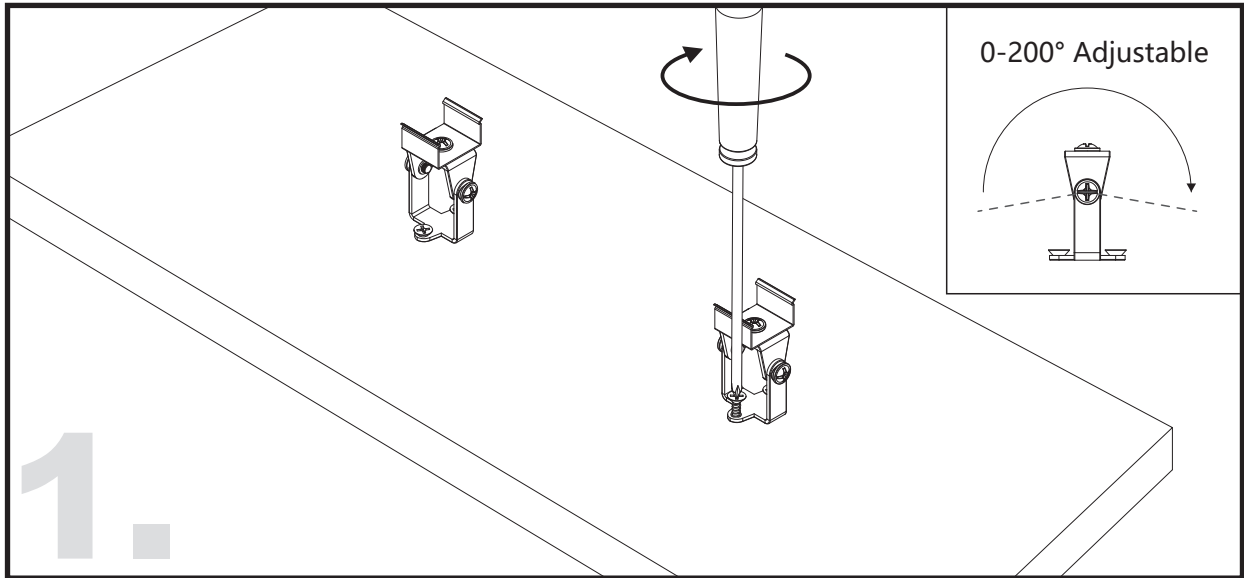

ADJUSTABLE CLIP INSTALLING INSTRUCTIONS