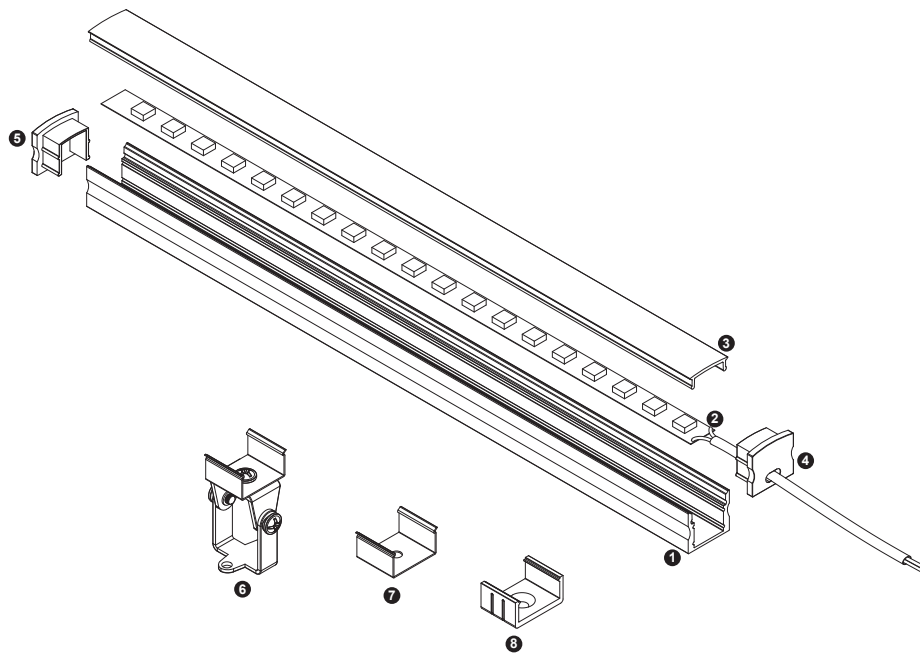

Unit:mm

Aluminium LED Profile AS2

	Name	Code	Material	Color	Other
1	Aluminum Profile	AS2	Aluminum	Silver / White / Black / RAL color	
2	LED strip	-	-	-	MAX. 19.2 W/m
4	Endcap (with hole)	AS2-Cap-H	Plastic	Grey / White / Black	-
5	Endcap (without hole)	AS2-Cap	Plastic	Grey / White / Black	-
6	Adjustable Clip	AS1-Clip-A	Stainless Steel	ecru	-
7	Metal Clip	AS1-Clip-M	Stainless Steel	ecru	-
8	Plastic Clip	AS1-Clip-P	Plastic	Clear	-

3 Optional Diffuser(PMMA/PC)

Color	Light Transmittance	Code
Opal	52%	D001-O
Milky	64%	D001-M
Frosted	81%	D001-F
Clear	95%	D001-C

ADJUSTABLE CLIP INSTALLING INSTRUCTIONS

METAL CLIP / PLASTIC CLIP INSTALLING INSTRUCTIONS