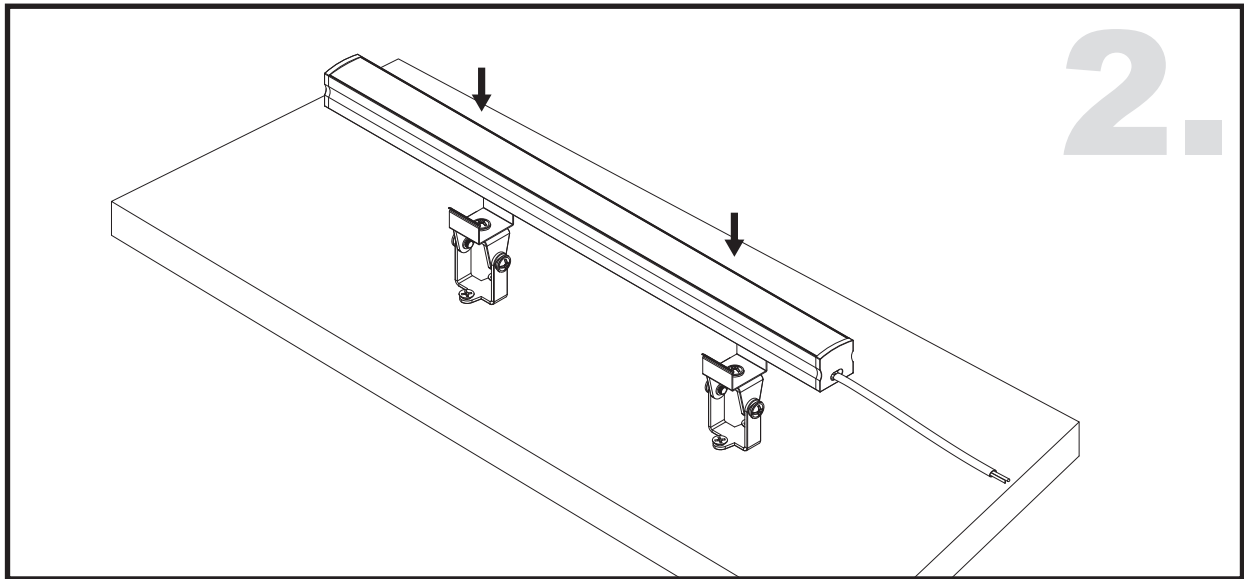

ADJUSTABLE CLIP INSTALLING INSTRUCTIONS