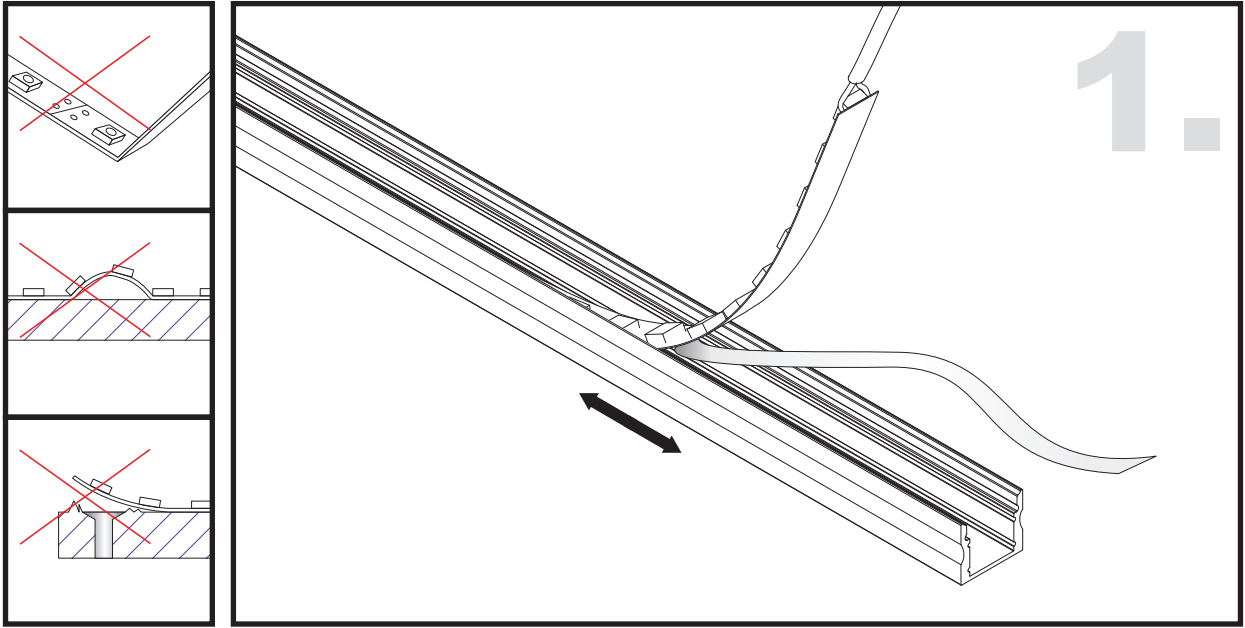

Unit:mm

Aluminium LED Profile AS2

	Name	Code	Material	Color	Other
1	Aluminum Profile	AS2	Aluminum	Silver / White / Black / RAL color	
2	LED strip	-	-	-	MAX. 19.2 W/m
4	Endcap (with hole)	AS2-Cap-H	Plastic	Grey / White / Black	-
5	Endcap (without hole)	AS2-Cap	Plastic	Grey / White / Black	-
6	Adjustable Clip	AS1-Clip-A	Stainless Steel	ecru	-
7	Metal Clip	AS1-Clip-M	Stainless Steel	ecru	-
8	Plastic Clip	AS1-Clip-P	Plastic	Clear	-

3 Optional Diffuser(PMMA/PC)

Color	Light Transmittance	Code
Opal	52%	D001-O
Milky	64%	D001-M
Frosted	81%	D001-F
Clear	95%	D001-C

ADJUSTABLE CLIP INSTALLING INSTRUCTIONS

METAL CLIP / PLASTIC CLIP INSTALLING INSTRUCTIONS