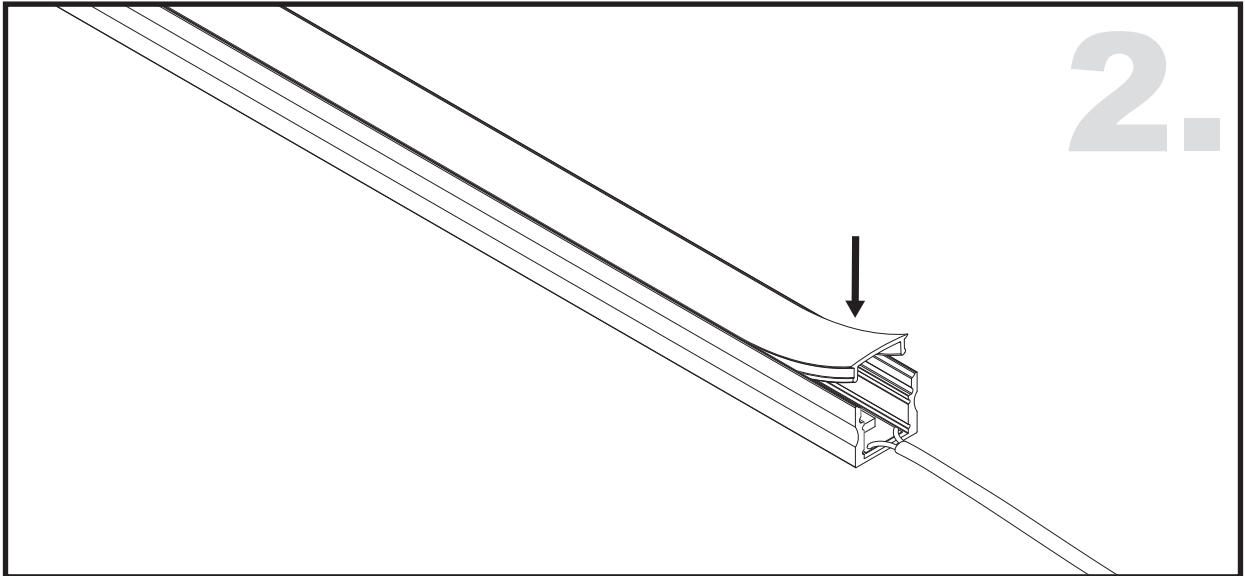

Unit:mm

Aluminium LED Profile AS2

	Name	Code	Material	Color	Other
1	Aluminum Profile	AS2	Aluminum	Silver / White / Black / RAL color	
2	LED strip	-	-	-	MAX. 19.2 W/m
4	Endcap (with hole)	AS2-Cap-H	Plastic	Grey / White / Black	-
5	Endcap (without hole)	AS2-Cap	Plastic	Grey / White / Black	-
6	Adjustable Clip	AS1-Clip-A	Stainless Steel	ecru	-
7	Metal Clip	AS1-Clip-M	Stainless Steel	ecru	-
8	Plastic Clip	AS1-Clip-P	Plastic	Clear	-

3 Optional Diffuser(PMMA/PC)

Color	Light Transmittance	Code
Opal	52%	D001-O
Milky	64%	D001-M
Frosted	81%	D001-F
Clear	95%	D001-C

ADJUSTABLE CLIP INSTALLING INSTRUCTIONS

METAL CLIP / PLASTIC CLIP INSTALLING INSTRUCTIONS