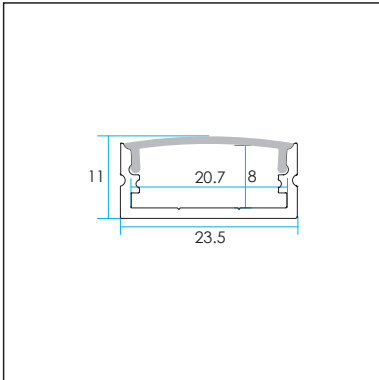

Aluminium LED Profile LW-AS3

Unit:mm

	Name	Code	Material	Color	Other
①	Aluminum Profile	AS3	Aluminum	Silver / White / Black / RAL color	
②	LED strip	-	-	-	MAX. 19.2 W/m
④	Endcap (with hole)	AS3-Cap-H	Plastic	Grey / White / Black	-
⑤	Endcap (without hole)	AS3-Cap	Plastic	Grey / White / Black	-
⑥	Adjustable Clip	C22-Clip-A	Stainless Steel	ecru	-
⑦	Metal Clip	C22-Clip-M	Stainless Steel	ecru	-
⑧	Plastic Clip	C22-Clip-P	Plastic	Clear	-