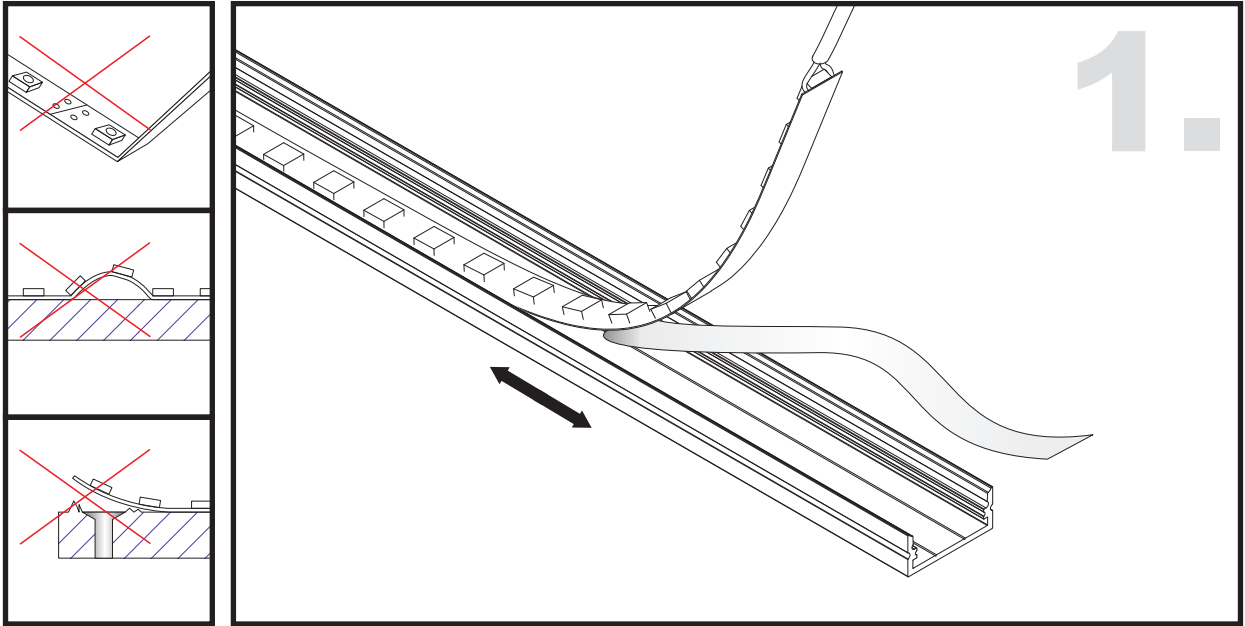

Aluminium LED Profile LW-AS3

Unit:mm

	Name	Code	Material	Color	Other
①	Aluminum Profile	AS3	Aluminum	Silver / White / Black / RAL color	
②	LED strip	-	-	-	MAX. 19.2 W/m
④	Endcap (with hole)	AS3-Cap-H	Plastic	Grey / White / Black	-
⑤	Endcap (without hole)	AS3-Cap	Plastic	Grey / White / Black	-
⑥	Adjustable Clip	C22-Clip-A	Stainless Steel	ecru	-
⑦	Metal Clip	C22-Clip-M	Stainless Steel	ecru	-
⑧	Plastic Clip	C22-Clip-P	Plastic	Clear	-

③ Optional Diffuser(PMMA/PC)

Color	Light Transmittance	Code
Opal	70%	D003-O
Milky	78%	D003-M
Frosted	91%	D003-F
Clear	95%	D003-C

ADJUSTABLE CLIP INSTALLING INSTRUCTIONS

METAL CLIP / PLASTIC CLIP INSTALLING INSTRUCTIONS