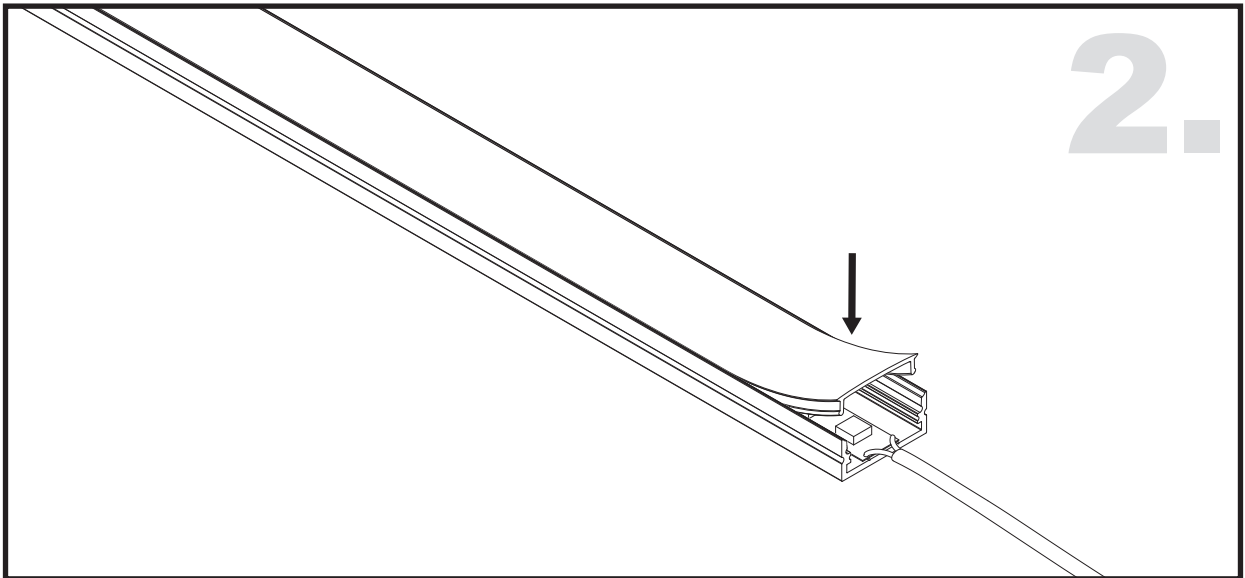

Aluminium LED Profile LW-AS3

Unit:mm

	Name	Code	Material	Color	Other
①	Aluminum Profile	AS3	Aluminum	Silver / White / Black / RAL color	
②	LED strip	-	-	-	MAX. 19.2 W/m
④	Endcap (with hole)	AS3-Cap-H	Plastic	Grey / White / Black	-
⑤	Endcap (without hole)	AS3-Cap	Plastic	Grey / White / Black	-
⑥	Adjustable Clip	C22-Clip-A	Stainless Steel	ecru	-
⑦	Metal Clip	C22-Clip-M	Stainless Steel	ecru	-
⑧	Plastic Clip	C22-Clip-P	Plastic	Clear	-

③ Optional Diffuser(PMMA/PC)

Color	Light Transmittance	Code
Opal	70%	D003-O
Milky	78%	D003-M
Frosted	91%	D003-F
Clear	95%	D003-C

ADJUSTABLE CLIP INSTALLING INSTRUCTIONS

METAL CLIP / PLASTIC CLIP INSTALLING INSTRUCTIONS