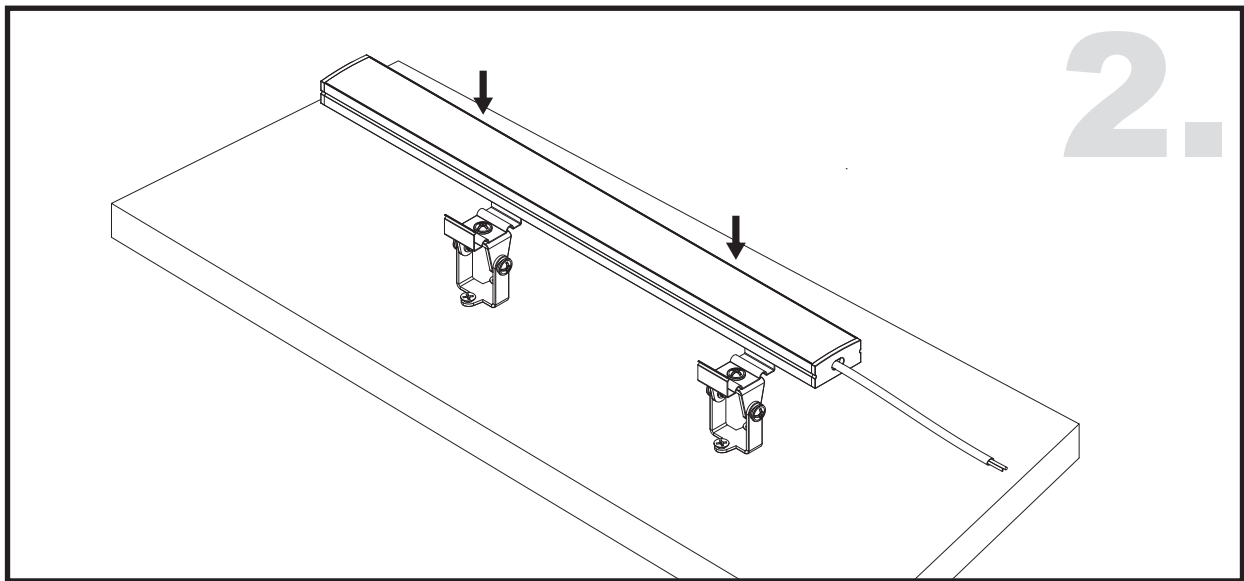

ADJUSTABLE CLIP INSTALLING INSTRUCTIONS