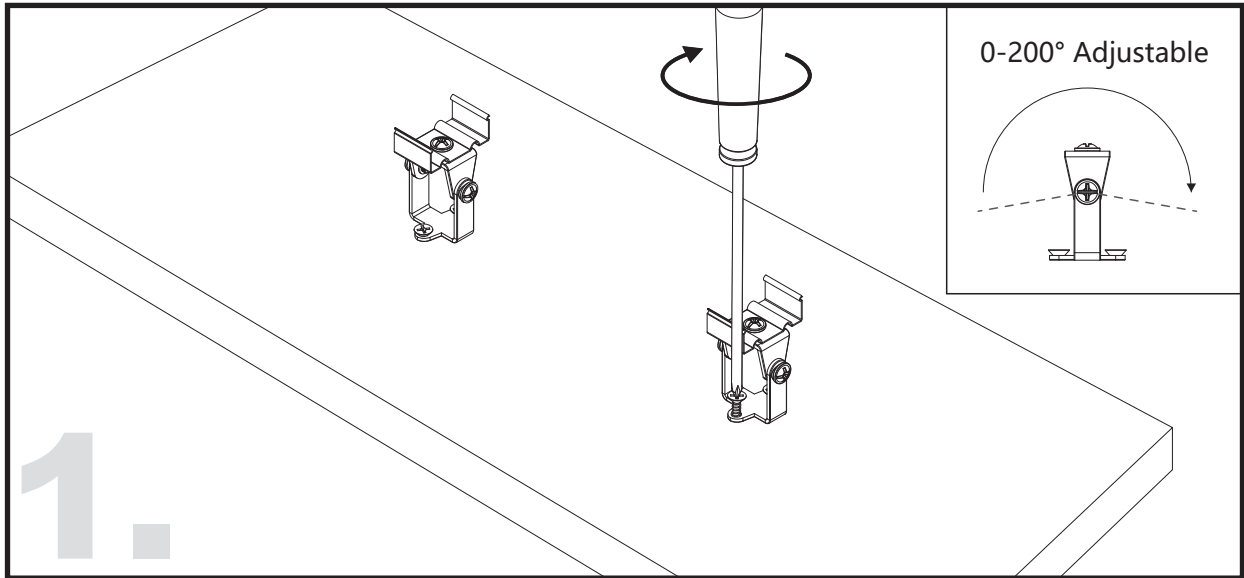

ADJUSTABLE CLIP INSTALLING INSTRUCTIONS