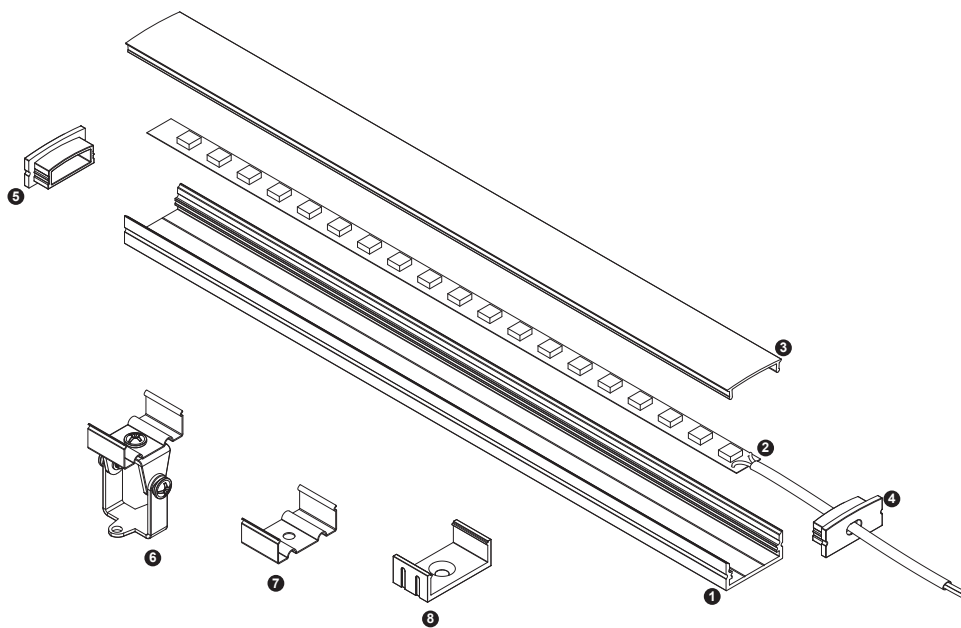

Aluminium LED Profile LW-AS3

Unit:mm

	Name	Code	Material	Color	Other
①	Aluminum Profile	AS3	Aluminum	Silver / White / Black / RAL color	
②	LED strip	-	-	-	MAX. 19.2 W/m
④	Endcap (with hole)	AS3-Cap-H	Plastic	Grey / White / Black	-
⑤	Endcap (without hole)	AS3-Cap	Plastic	Grey / White / Black	-
⑥	Adjustable Clip	C22-Clip-A	Stainless Steel	ecru	-
⑦	Metal Clip	C22-Clip-M	Stainless Steel	ecru	-
⑧	Plastic Clip	C22-Clip-P	Plastic	Clear	-

③ Optional Diffuser(PMMA/PC)

Color	Light Transmittance	Code
Opal	70%	D003-O
Milky	78%	D003-M
Frosted	91%	D003-F
Clear	95%	D003-C

ADJUSTABLE CLIP INSTALLING INSTRUCTIONS

METAL CLIP / PLASTIC CLIP INSTALLING INSTRUCTIONS