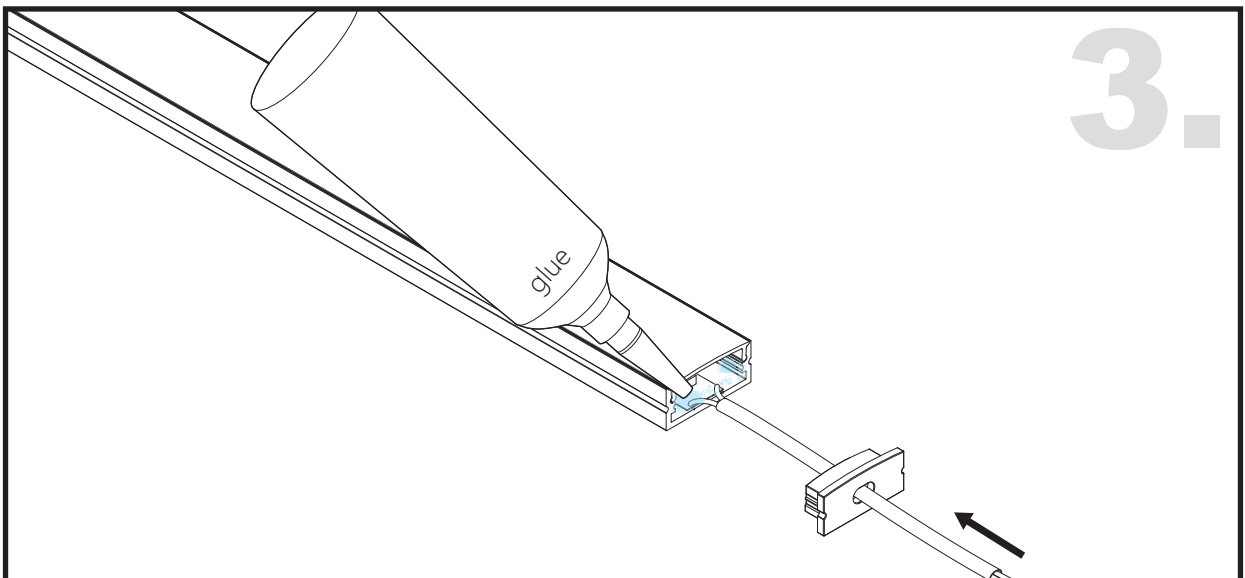

Aluminium LED Profile LW-AS3

Unit:mm

	Name	Code	Material	Color	Other
①	Aluminum Profile	AS3	Aluminum	Silver / White / Black / RAL color	
②	LED strip	-	-	-	MAX. 19.2 W/m
④	Endcap (with hole)	AS3-Cap-H	Plastic	Grey / White / Black	-
⑤	Endcap (without hole)	AS3-Cap	Plastic	Grey / White / Black	-
⑥	Adjustable Clip	C22-Clip-A	Stainless Steel	ecru	-
⑦	Metal Clip	C22-Clip-M	Stainless Steel	ecru	-
⑧	Plastic Clip	C22-Clip-P	Plastic	Clear	-

③ Optional Diffuser(PMMA/PC)

Color	Light Transmittance	Code
Opal	70%	D003-O
Milky	78%	D003-M
Frosted	91%	D003-F
Clear	95%	D003-C

ADJUSTABLE CLIP INSTALLING INSTRUCTIONS

METAL CLIP / PLASTIC CLIP INSTALLING INSTRUCTIONS