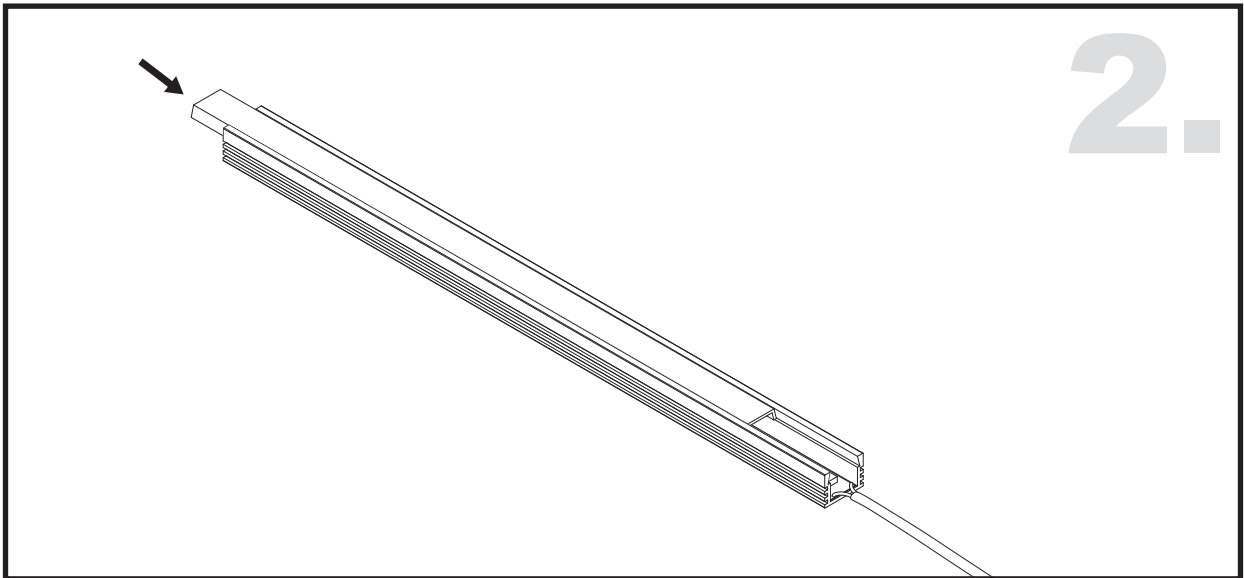

Aluminium LED Profile **LW-AS5**

Unit:mm

	Name	Code	Material	Color	Other
①	Aluminum Profile	AS5	Aluminum	Silver / White / Black / RAL color	
②	LED strip	-	-	-	MAX. 14.4 W/m
④	Endcap (with hole)	AS5-Cap-H	Plastic	Grey / White / Black	-
⑤	Endcap (without hole)	AS5-Cap	Plastic	Grey / White / Black	-
⑥	Metal Clip	AS4-Clip-M	Stainless Steel	ecru	-

③ Optional Diffuser(PC)

Color	Light Transmittance	Code
Opal	59%	D002-O
Milky	-	-
Frosted	73%	D002-F
Clear	95%	D002-C

METAL CLIP INSTALLING INSTRUCTIONS