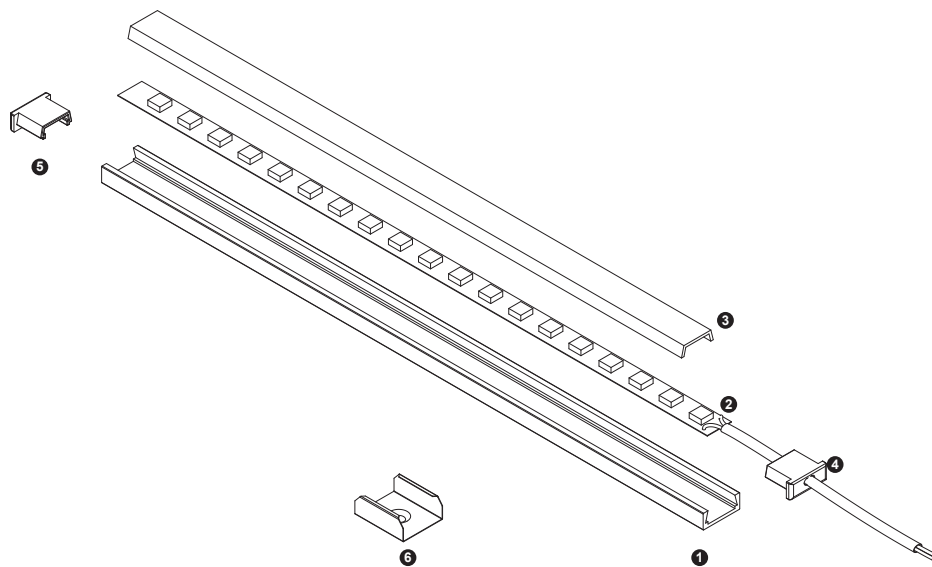

Aluminium LED Profile **LW-AS5**

Unit:mm

	Name	Code	Material	Color	Other
①	Aluminum Profile	AS5	Aluminum	Silver / White / Black / RAL color	
②	LED strip	-	-	-	MAX. 14.4 W/m
④	Endcap (with hole)	AS5-Cap-H	Plastic	Grey / White / Black	-
⑤	Endcap (without hole)	AS5-Cap	Plastic	Grey / White / Black	-
⑥	Metal Clip	AS4-Clip-M	Stainless Steel	ecru	-

③ Optional Diffuser(PC)

Color	Light Transmittance	Code
Opal	59%	D002-O
Milky	-	-
Frosted	73%	D002-F
Clear	95%	D002-C

METAL CLIP INSTALLING INSTRUCTIONS