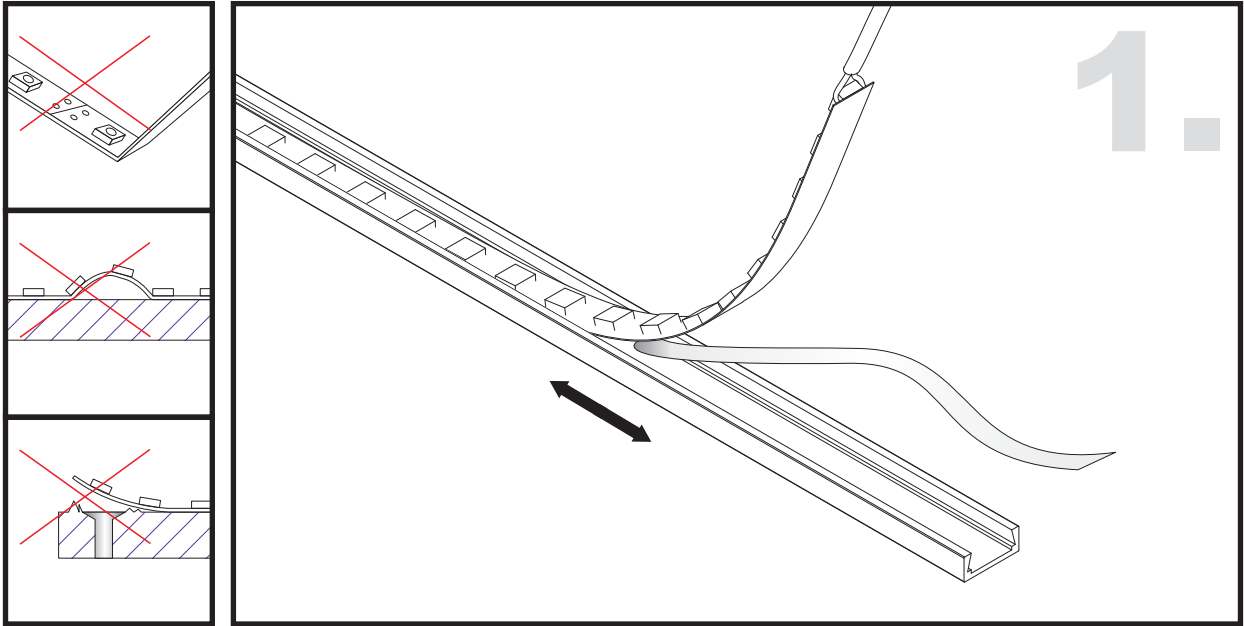

Aluminium LED Profile **LW-AS5**

Unit:mm

	Name	Code	Material	Color	Other
①	Aluminum Profile	AS5	Aluminum	Silver / White / Black / RAL color	
②	LED strip	-	-	-	MAX. 14.4 W/m
④	Endcap (with hole)	AS5-Cap-H	Plastic	Grey / White / Black	-
⑤	Endcap (without hole)	AS5-Cap	Plastic	Grey / White / Black	-
⑥	Metal Clip	AS4-Clip-M	Stainless Steel	ecru	-

③ Optional Diffuser(PC)

Color	Light Transmittance	Code
Opal	59%	D002-O
Milky	-	-
Frosted	73%	D002-F
Clear	95%	D002-C

METAL CLIP INSTALLING INSTRUCTIONS