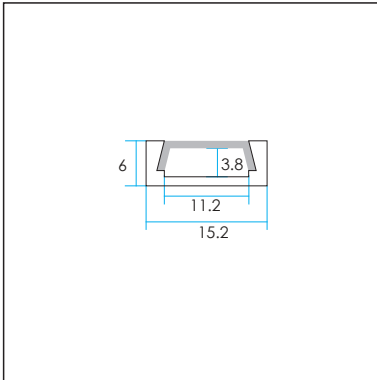

Aluminium LED Profile **LW-AS5**

Unit:mm

	Name	Code	Material	Color	Other
①	Aluminum Profile	AS5	Aluminum	Silver / White / Black / RAL color	
②	LED strip	-	-	-	MAX. 14.4 W/m
④	Endcap (with hole)	AS5-Cap-H	Plastic	Grey / White / Black	-
⑤	Endcap (without hole)	AS5-Cap	Plastic	Grey / White / Black	-
⑥	Metal Clip	AS4-Clip-M	Stainless Steel	ecru	-