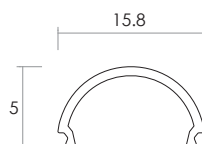

3 Optional Diffuser(PMMA/PC)

Color	Light Transmittance	Code
Opal	33%	D006-O
Milky	-	-
Frosted	60%	D006-F
Clear	95%	D006-C