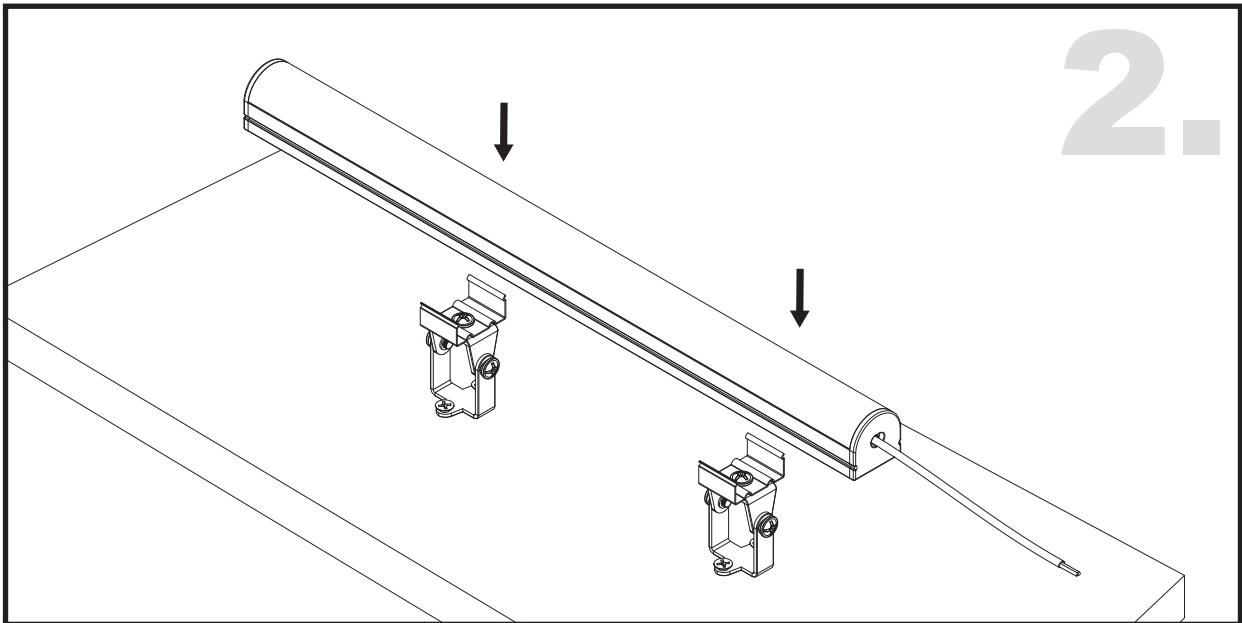

ADJUSTABLE CLIP INSTALLING INSTRUCTIONS