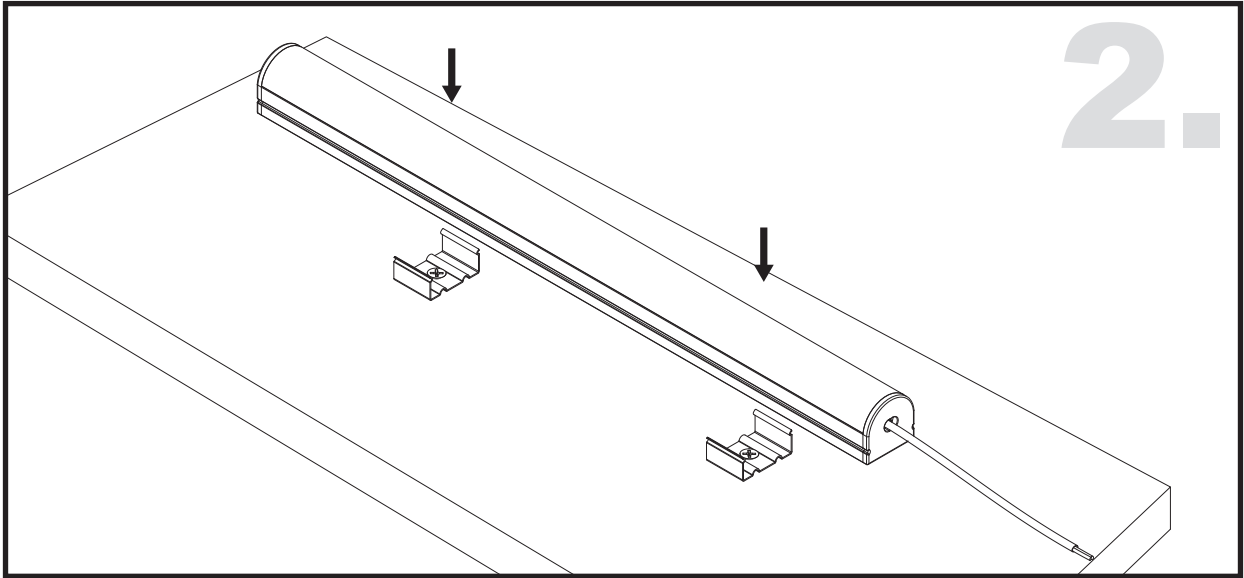

METAL CLIP INSTALLING INSTRUCTIONS