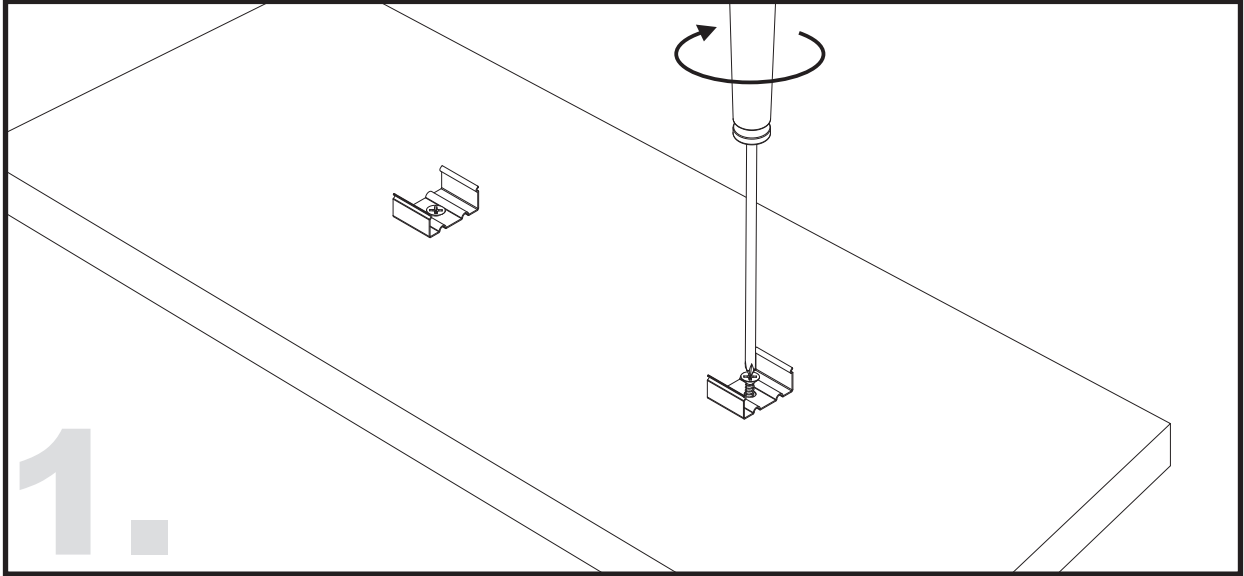

METAL CLIP INSTALLING INSTRUCTIONS