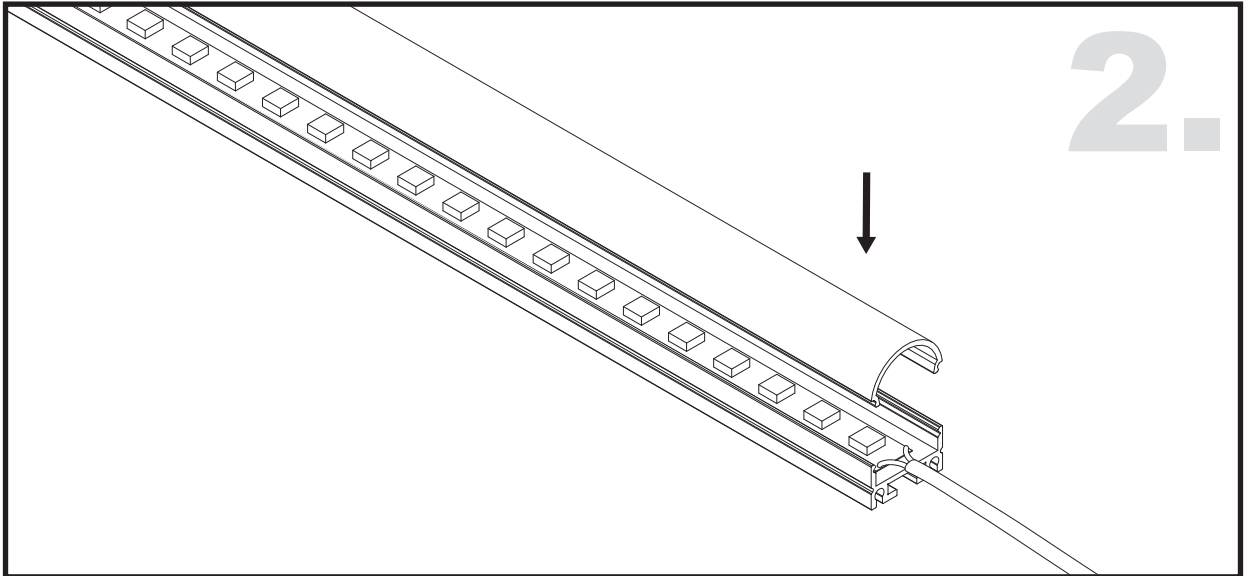

Unit:mm

Aluminium LED Profile **AT4**

	Name	Code	Material	Color	Other
1	Aluminum Profile	AT4	Aluminum	Silver / White / Black / RAL color	
2	LED strip	-	-	-	MAX. 19.2 W/m
4	Endcap (with hole)	AT4-Cap-H	Plastic	Silver / Black	-
5	Endcap (without hole)	AT4-Cap	Plastic	Silver / Black	-
6	Suspension Kits	Sus.KitsA	Stainless Steel	ecru	-
7	Adjustable Clip	AT11-Clip-A	Stainless Steel	ecru	-
8	Metal Clip	AT11-Clip-M	Stainless Steel	ecru	-

3 Optional Diffuser(PMMA/PC)

Color	Light Transmittance	Code
Opal	33%	D006-O
Milky	-	-
Frosted	60%	D006-F
Clear	95%	D006-C

METAL CLIP INSTALLING INSTRUCTIONS

ADJUSTABLE CLIP INSTALLING INSTRUCTIONS

SUSPENDED INSTALLING INSTRUCTIONS