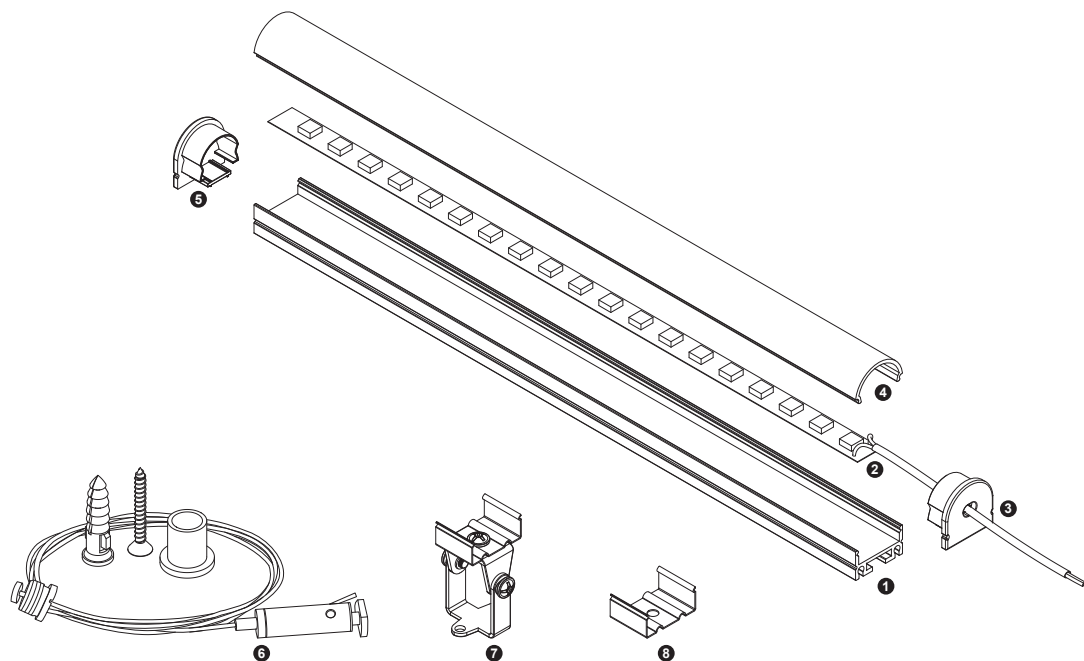

Unit:mm

Aluminium LED Profile **AT4**

	Name	Code	Material	Color	Other
1	Aluminum Profile	AT4	Aluminum	Silver / White / Black / RAL color	
2	LED strip	-	-	-	MAX. 19.2 W/m
4	Endcap (with hole)	AT4-Cap-H	Plastic	Silver / Black	-
5	Endcap (without hole)	AT4-Cap	Plastic	Silver / Black	-
6	Suspension Kits	Sus.KitsA	Stainless Steel	ecru	-
7	Adjustable Clip	AT11-Clip-A	Stainless Steel	ecru	-
8	Metal Clip	AT11-Clip-M	Stainless Steel	ecru	-

3 Optional Diffuser(PMMA/PC)

Color	Light Transmittance	Code
Opal	33%	D006-O
Milky	-	-
Frosted	60%	D006-F
Clear	95%	D006-C

METAL CLIP INSTALLING INSTRUCTIONS

ADJUSTABLE CLIP INSTALLING INSTRUCTIONS

SUSPENDED INSTALLING INSTRUCTIONS