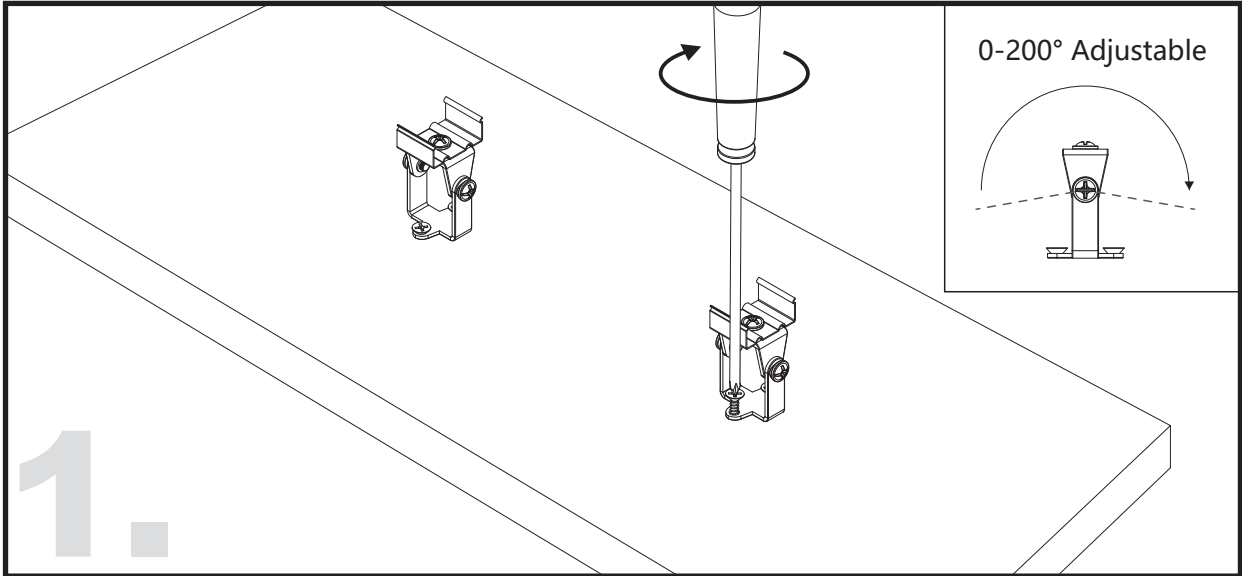

ADJUSTABLE CLIP INSTALLING INSTRUCTIONS