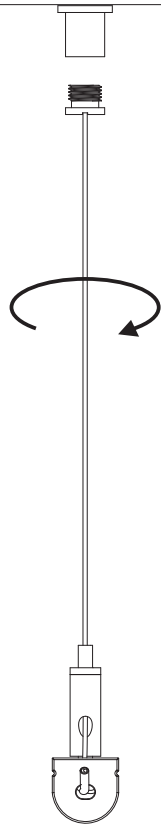

Unit:mm

Aluminium LED Profile **AT4**

	Name	Code	Material	Color	Other
1	Aluminum Profile	AT4	Aluminum	Silver / White / Black / RAL color	
2	LED strip	-	-	-	MAX. 19.2 W/m
4	Endcap (with hole)	AT4-Cap-H	Plastic	Silver / Black	-
5	Endcap (without hole)	AT4-Cap	Plastic	Silver / Black	-
6	Suspension Kits	Sus.KitsA	Stainless Steel	ecru	-
7	Adjustable Clip	AT11-Clip-A	Stainless Steel	ecru	-
8	Metal Clip	AT11-Clip-M	Stainless Steel	ecru	-

3 Optional Diffuser(PMMA/PC)

Color	Light Transmittance	Code
Opal	33%	D006-O
Milky	-	-
Frosted	60%	D006-F
Clear	95%	D006-C

METAL CLIP INSTALLING INSTRUCTIONS

ADJUSTABLE CLIP INSTALLING INSTRUCTIONS

SUSPENDED INSTALLING INSTRUCTIONS

6.

7.