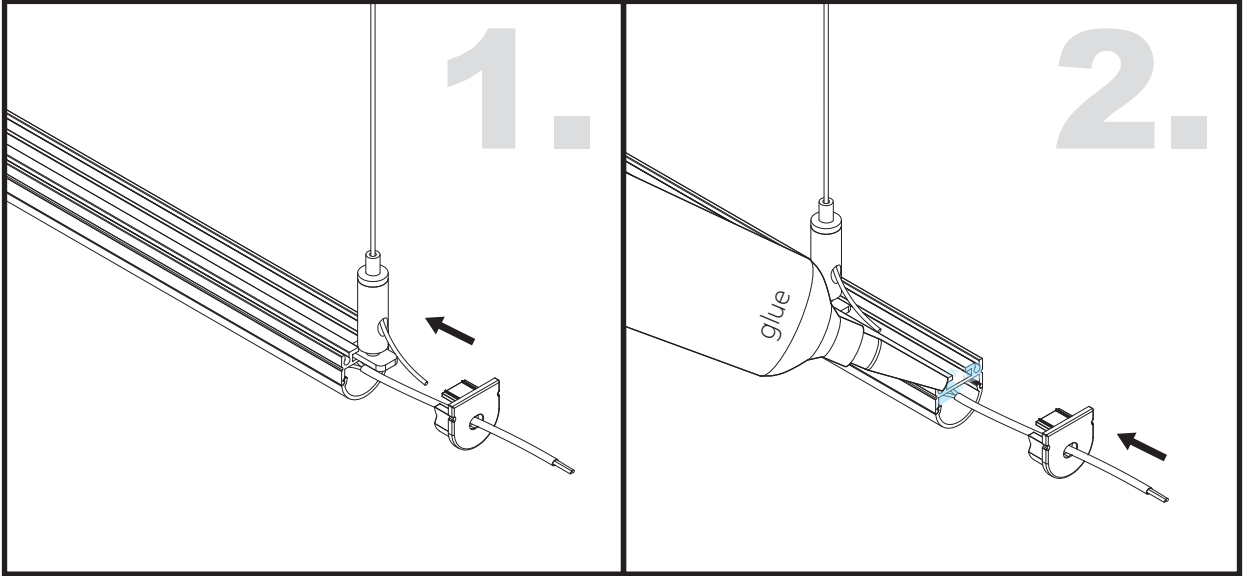

SUSPENDED INSTALLING INSTRUCTIONS