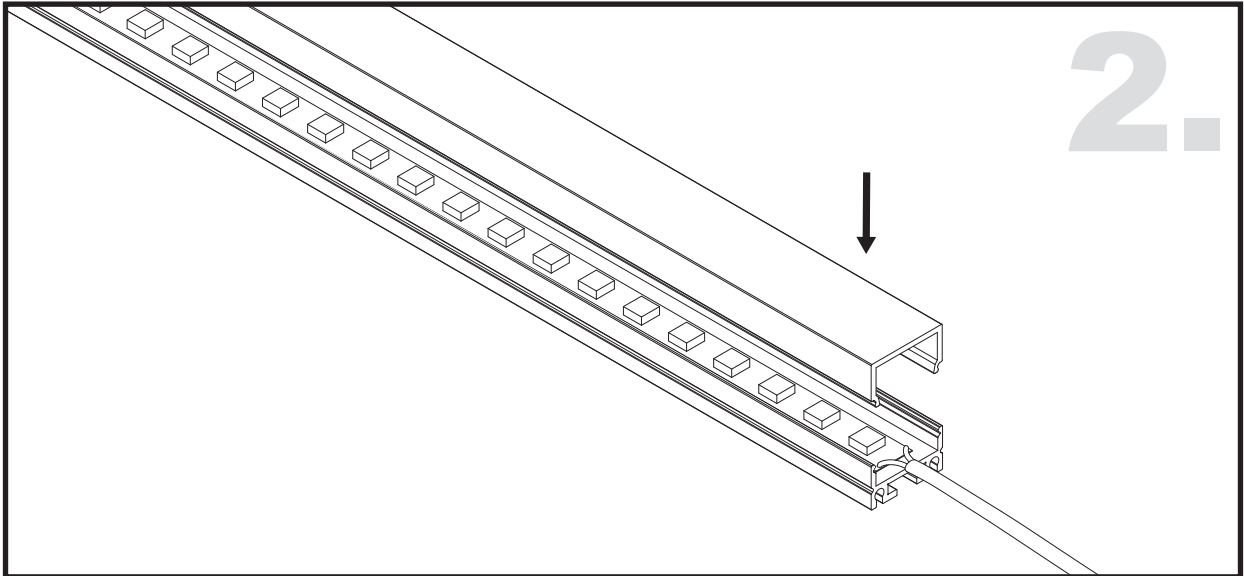

Unit:mm

Aluminium LED Profile AT5

	Name	Code	Material	Color	Other
1	Aluminum Profile	AT4	Aluminum	Silver / White / Black / RAL color	
2	LED strip	-	-	-	MAX. 19.2 W/m
4	Endcap (with hole)	AT5-Cap-H	Plastic	Silver / Black	-
5	Endcap (without hole)	AT5-Cap	Plastic	Silver / Black	-
6	Suspension Kits	Sus.KitsA	Stainless Steel	ecru	-
7	Adjustable Clip	AT11-Clip-A	Stainless Steel	ecru	-
8	Metal Clip	AT11-Clip-M	Stainless Steel	ecru	-

3 Optional Diffuser(PMMA/PC)

Color	Light Transmittance	Code
Opal	51%	D007-O
Milky	56%	D007-M
Frosted	65%	D007-F
Clear	95%	D007-C

METAL CLIP INSTALLING INSTRUCTIONS

ADJUSTABLE CLIP INSTALLING INSTRUCTIONS