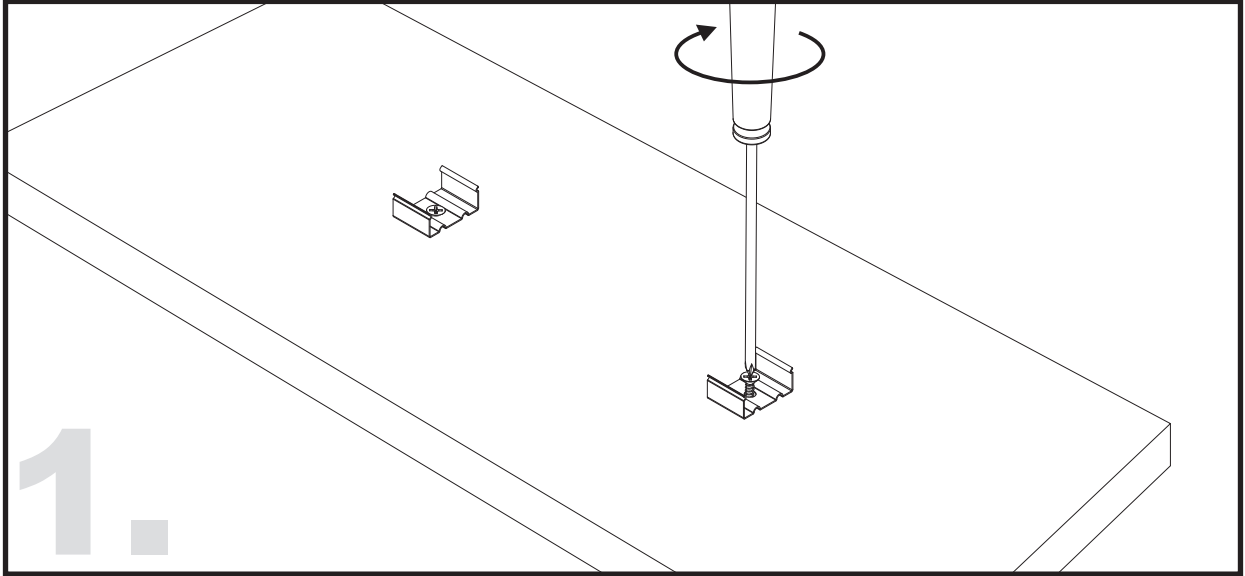

METAL CLIP INSTALLING INSTRUCTIONS