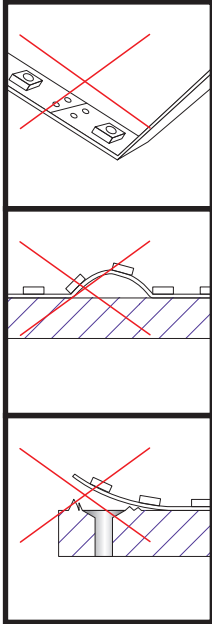

Unit:mm

Aluminium LED Profile AT5

	Name	Code	Material	Color	Other
1	Aluminum Profile	AT4	Aluminum	Silver / White / Black / RAL color	
2	LED strip	-	-	-	MAX. 19.2 W/m
4	Endcap (with hole)	AT5-Cap-H	Plastic	Silver / Black	-
5	Endcap (without hole)	AT5-Cap	Plastic	Silver / Black	-
6	Suspension Kits	Sus.KitsA	Stainless Steel	ecru	-
7	Adjustable Clip	AT11-Clip-A	Stainless Steel	ecru	-
8	Metal Clip	AT11-Clip-M	Stainless Steel	ecru	-

3 Optional Diffuser(PMMA/PC)

Color	Light Transmittance	Code
Opal	51%	D007-O
Milky	56%	D007-M
Frosted	65%	D007-F
Clear	95%	D007-C

METAL CLIP INSTALLING INSTRUCTIONS

ADJUSTABLE CLIP INSTALLING INSTRUCTIONS