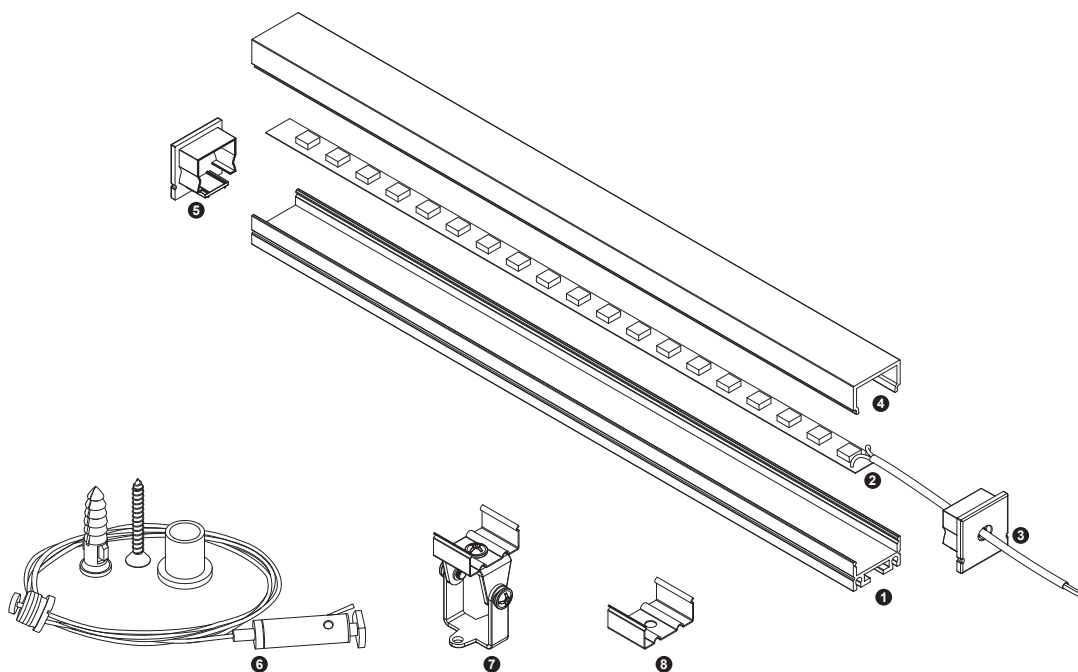

Unit:mm

Aluminium LED Profile AT5

	Name	Code	Material	Color	Other
1	Aluminum Profile	AT4	Aluminum	Silver / White / Black / RAL color	
2	LED strip	-	-	-	MAX. 19.2 W/m
4	Endcap (with hole)	AT5-Cap-H	Plastic	Silver / Black	-
5	Endcap (without hole)	AT5-Cap	Plastic	Silver / Black	-
6	Suspension Kits	Sus.KitsA	Stainless Steel	ecru	-
7	Adjustable Clip	AT11-Clip-A	Stainless Steel	ecru	-
8	Metal Clip	AT11-Clip-M	Stainless Steel	ecru	-

3 Optional Diffuser(PMMA/PC)

Color	Light Transmittance	Code
Opal	51%	D007-O
Milky	56%	D007-M
Frosted	65%	D007-F
Clear	95%	D007-C

METAL CLIP INSTALLING INSTRUCTIONS

ADJUSTABLE CLIP INSTALLING INSTRUCTIONS