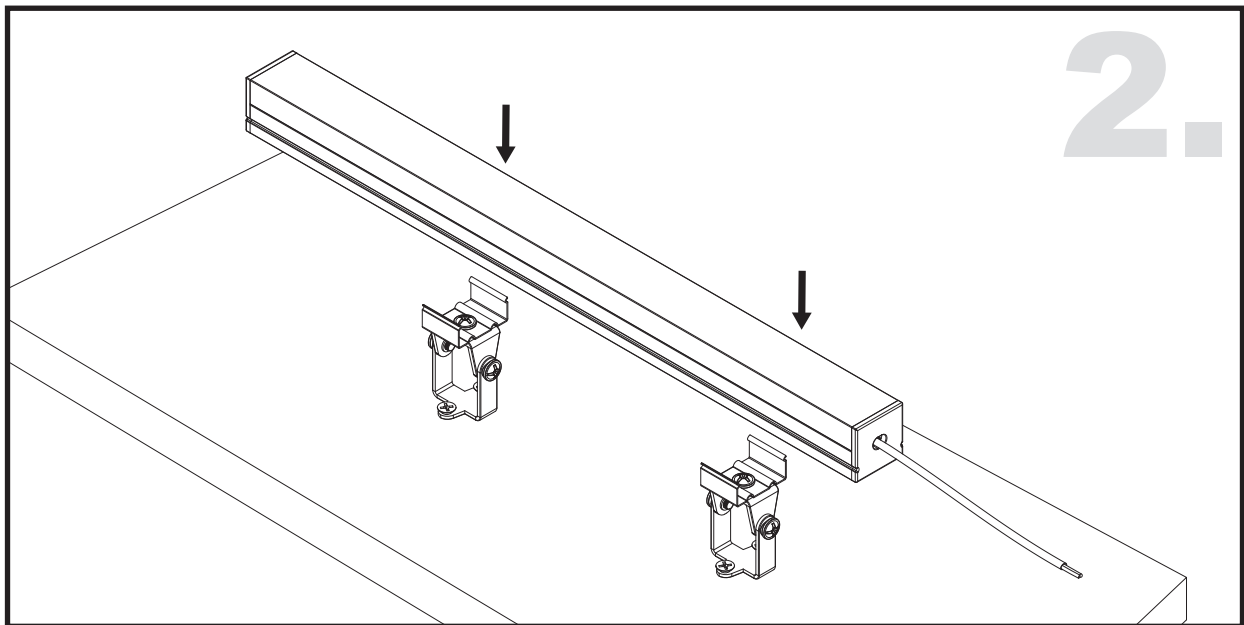

ADJUSTABLE CLIP INSTALLING INSTRUCTIONS