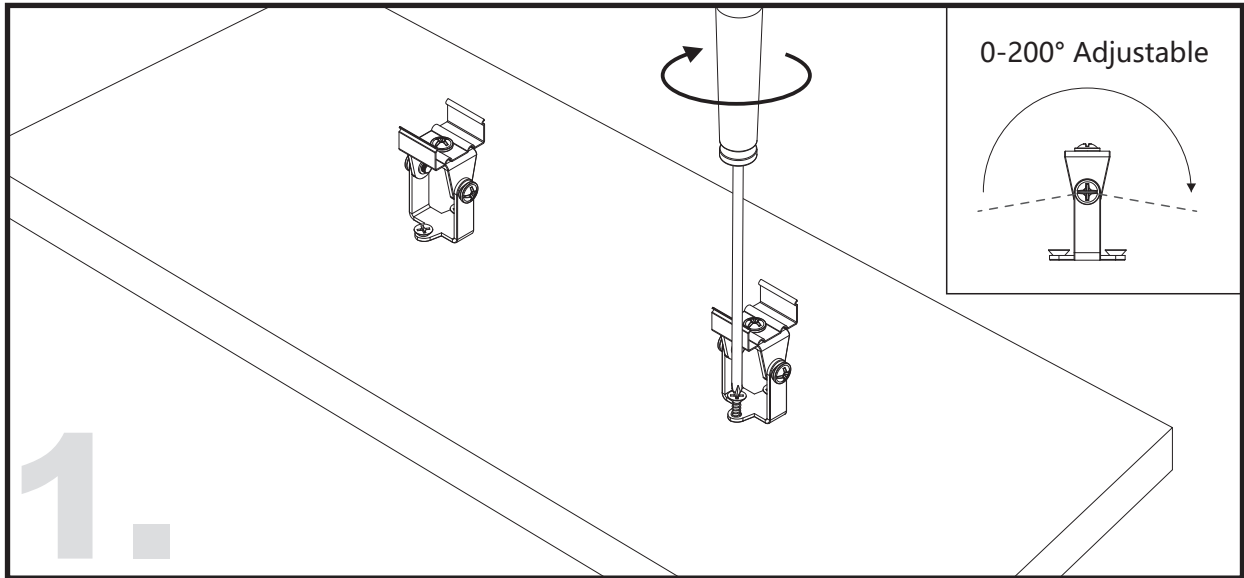

ADJUSTABLE CLIP INSTALLING INSTRUCTIONS