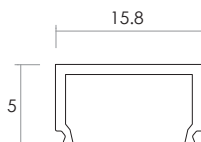

3 Optional Diffuser(PMMA/PC)

Color	Light Transmittance	Code
Opal	51%	D007-O
Milky	56%	D007-M
Frosted	65%	D007-F
Clear	95%	D007-C