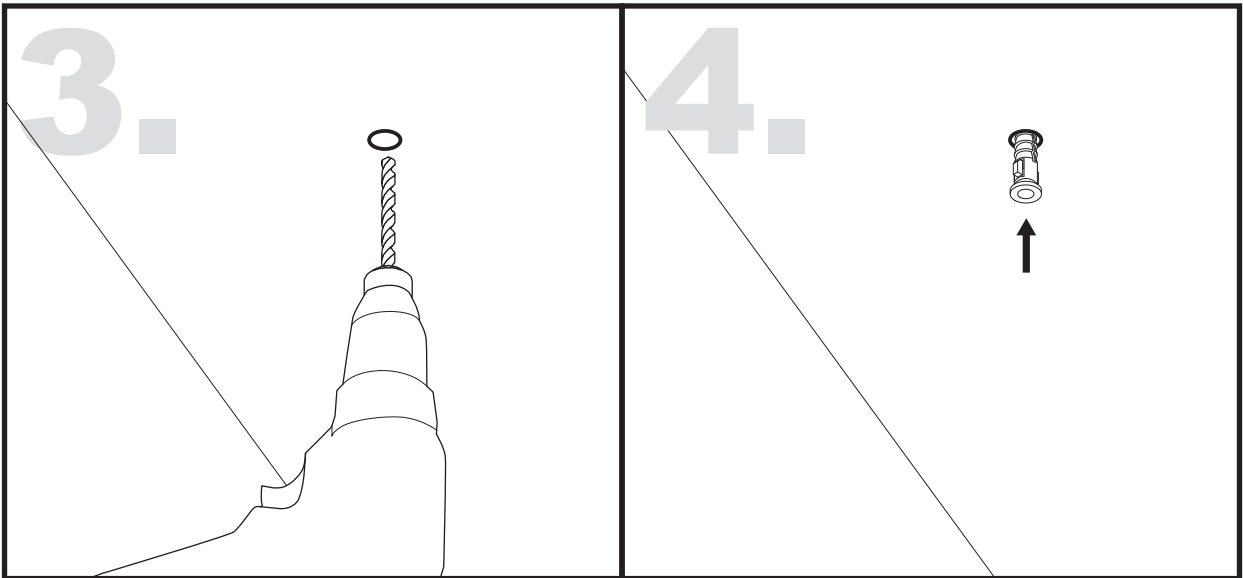

SUSPENDED INSTALLING INSTRUCTIONS