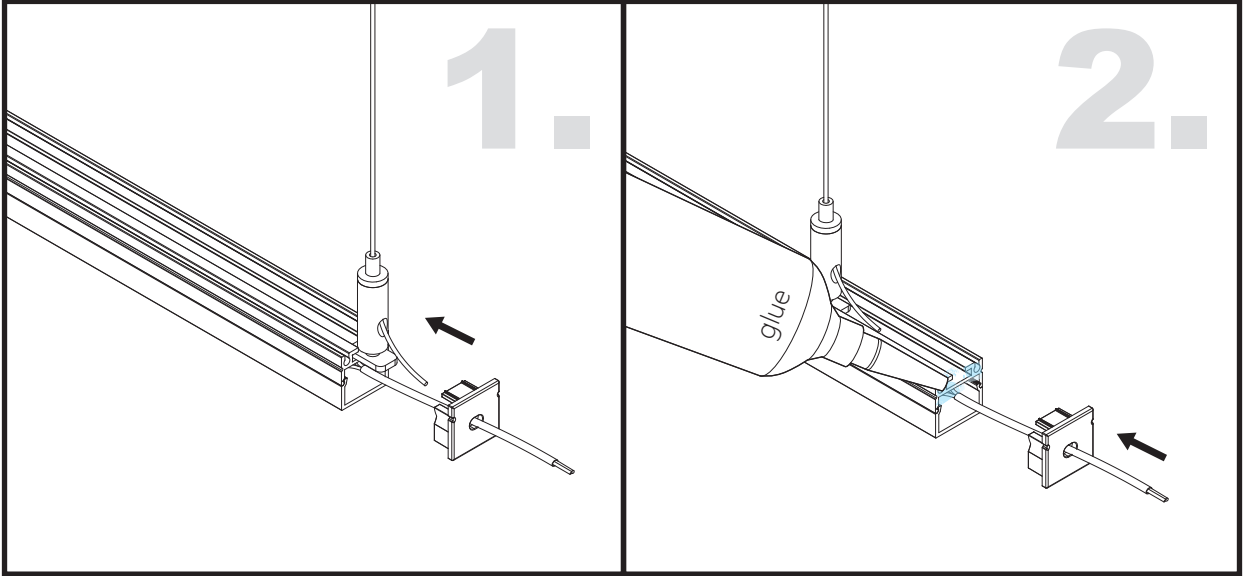

SUSPENDED INSTALLING INSTRUCTIONS