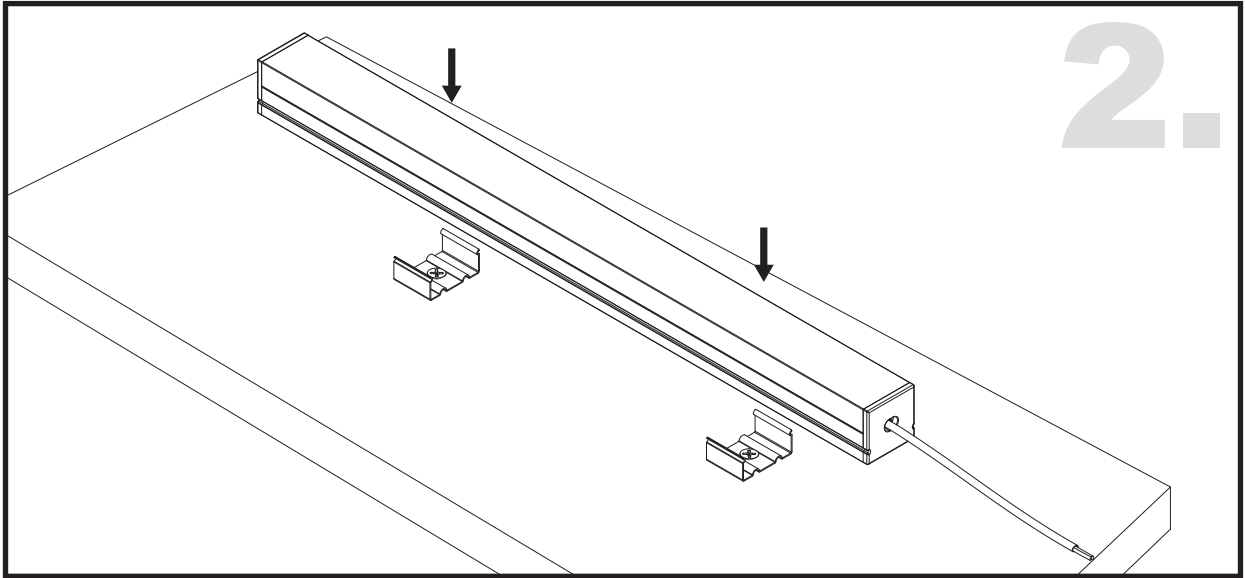

METAL CLIP INSTALLING INSTRUCTIONS