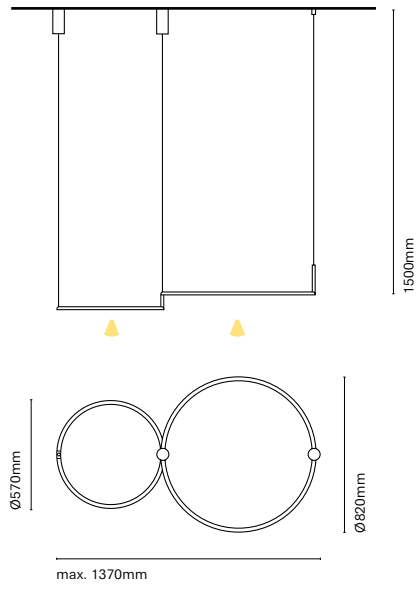

31501-
Aros Wall Lighting

Accessory for overlaying
Aros Wall included

31512-
Aros Single

31523-
Aros Double

31535-
Aros Triple

	Colour	CRI/Temp.	Led	Dimming
31501-	1 Black	G 827	2 2740lm / 27W	On-Off
		C 830		
31512-	1 Black	C 830	2 4090+1240lm / 34+15W	On-Off
31523-	1 Black	C 830	3 6830lm / 61W	On-Off
31535-	1 Black	C 830	3 6830 + 1860lm / 61+22W	On-Off