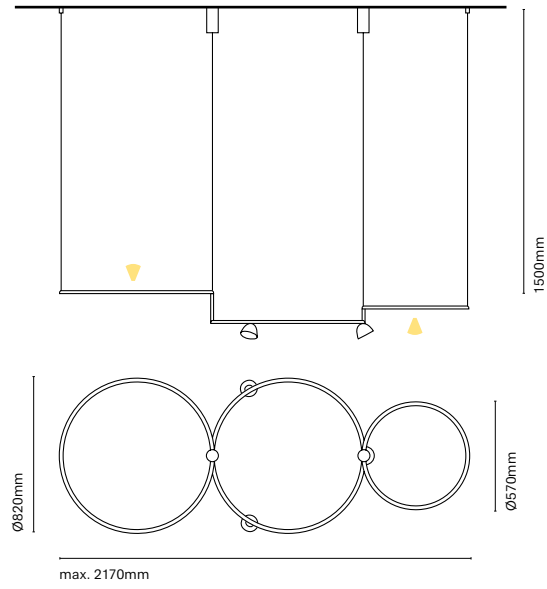

31501-
Aros Wall Lighting

Accessory for overlaying
Aros Wall included

31512-
Aros Single

31523-
Aros Double

31535-
Aros Triple

	Colour	CRI/Temp.	Led	Dimming
31501-	1 Black	G 827	2 2740lm / 27W	On-Off
		C 830		
31512-	1 Black	C 830	2 4090+1240lm / 34+15W	On-Off
31523-	1 Black	C 830	3 6830lm / 61W	On-Off
31535-	1 Black	C 830	3 6830 + 1860lm / 61+22W	On-Off