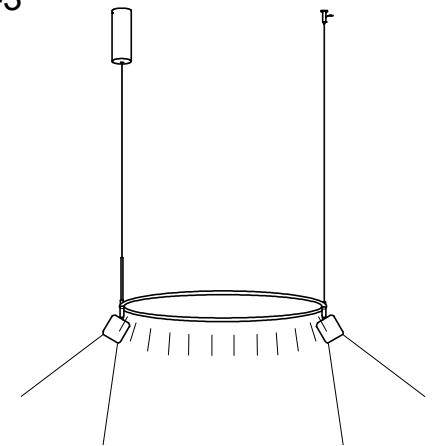

Para alinear la luminaria, presione el cilindro del embrague y luego desplace el cable.
To align the luminaire, press down on the griplock cylinder and then move the cable.

FIG-3