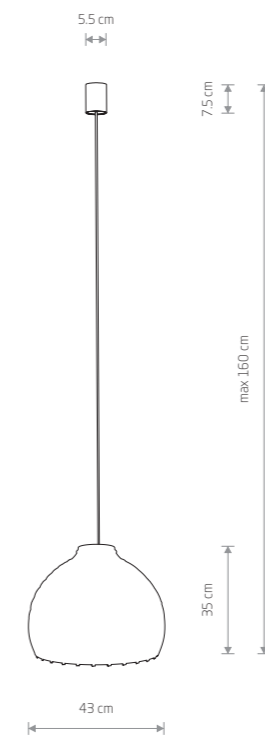

BOHO M
11151

BOHO S
11150

BOHO S

rattan, painted steel

11150

1x E27, max 25W only LED

BOHO M

rattan, painted steel

11151

1x E27, max 25W only LED

BOHO L

rattan, painted steel

11152

1x E27, max 25W only LED

NATURAL WOOD WHITE P004 RAL 9003