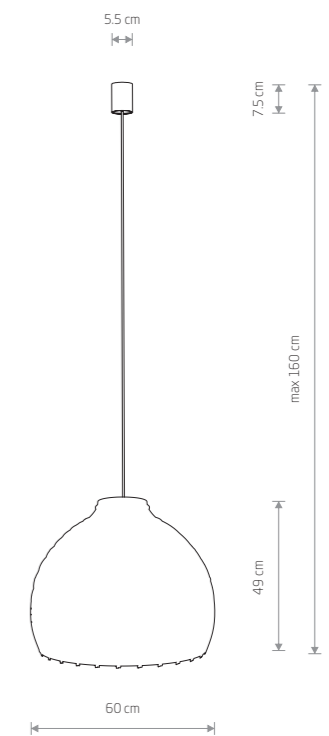

BOHO M
11151

BOHO S
11150

BOHO S

rattan, painted steel

11150

1x E27, max 25W only LED

BOHO M

rattan, painted steel

11151

1x E27, max 25W only LED

BOHO L

rattan, painted steel

11152

1x E27, max 25W only LED

NATURAL WOOD WHITE P004 RAL 9003