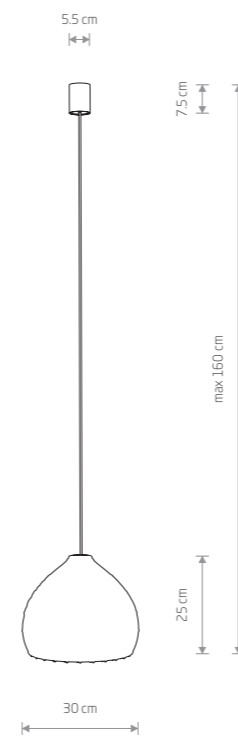

BOHO M
11151

BOHO S
11150

BOHO S

rattan, painted steel

11150

1x E27, max 25W only LED

BOHO M

rattan, painted steel

11151

1x E27, max 25W only LED

BOHO L

rattan, painted steel

11152

1x E27, max 25W only LED

NATURAL WOOD WHITE P004 RAL 9003