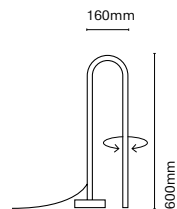

Bow won a bronze on the ADI Awards 2020.

Bow has been finalist of the iF Design Award 2021

31115-
Bow Floor lamp

31110-
Bow Table lamp

	Colour	CRI/Temp.	Led	Dimming
31115-	1 Black	G 827	3 2880lm / 22W	I Dimmer included