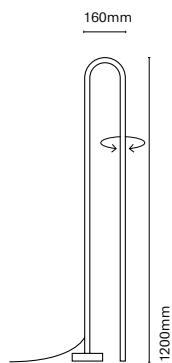

ES
Bow ha sido diseñado para proporcionar un increíble efecto lumínico gracias a la retroiluminación. La estética de toda la familia es única, elegante y minimalista, sus múltiples versiones te permiten aplicar este icónico efecto en cualquier espacio.

FR
Bow a été conçu pour fournir un incroyable effet grâce au rétro-éclairage. Avec une esthétique unique, élégante et minimaliste dans toute la famille, ses multiples versions vous permettent d'appliquer cet effet iconique dans n'importe quel espace.

IT
Bow è stato pensato per offrire un incredibile effetto luminoso grazie alla retroilluminazione. Un'estetica unica, elegante e minimalista. Le sue molteplici varianti ne permettono l'utilizzo in qualsiasi spazio.

Bow won a bronze on the ADI Awards 2020.

Bow has been finalist of the iF Design Award 2021

31115-
Bow Floor lamp