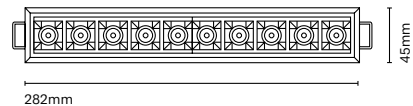

Apartment in Sabadell by Exitprojectes Arquitectos.
Photography by Eugeni Aguiló

19101-

45mm
50mm
Cut-out 38x38mm

19102-

73mm
50mm
Cut-out 67x38mm

19105-

148mm
50mm
Cut-out 141x38mm

19110-

282mm
50mm
Cut-out 275x38mm

	Colour/Reflector	CRI/Temp.	Angle	Led	Dimming
19101-	0 White / Black	H 90 / 2700K	1 12°	0 210 lm / 2W	On-Off
	1 Black	E 90 / 3000K	3 34°		N Dali no-push
	W White / White	F 90 / 4000K	4 48°		