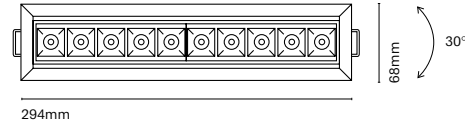

• Customization options available under request:
Special colors (minimum units)

19205-
Boxet Adjustable 10 W

161mm

Cut-out 154x55mm

19210-
Boxet Adjustable 20 W

294mm

Cut-out 288x55mm

	Colour	CRI/Temp.	Angle	Led	Dimming	Emergency
19205-	0 White	H 90 / 2700K	1 12°	1 1050 lm / 10W	- On-Off	- No Emergency
	1 Black	E 90 / 3000K	3 34°		D Dali push	EM Kit 1h
	W White / White	F 90 / 4000K	4 48°		B Bluetooth M Matter	
	Colour	CRI/Temp.	Angle	Led	Dimming	Emergency
19210-	0 White	H 90 / 2700K	1 12°	2 2100 lm / 20W	- On-Off	- No Emergency
	1 Black	E 90 / 3000K	3 34°		D Dali push	EM Kit 1h
	W White / White	F 90 / 4000K	4 48°		N Dali no-push B Bluetooth M Matter	