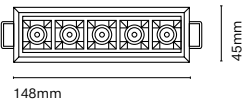

Apartment in Sabadell by Exitprojectes Arquitectos.
Photography by Eugeni Aguiló

19101-

45mm
50mm
Cut-out 38x38mm

19102-

73mm
50mm
Cut-out 67x38mm

19105-

148mm
50mm
Cut-out 141x38mm

19110-

282mm
50mm
Cut-out 275x38mm

	Colour/Reflector	CRI/Temp.	Angle	Led	Dimming
19101-	0 White / Black	H 90 / 2700K	1 12°	0 210 lm / 2W	On-Off
	1 Black	E 90 / 3000K	3 34°		N Dali no-push
	W White / White	F 90 / 4000K	4 48°		