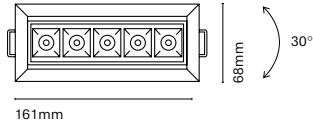

19205-
Boxet Adjustable 10 W

161mm