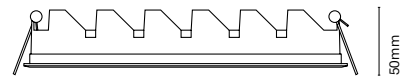

• Customization options available under request:
Special colors (minimum units)

19205-
Boxet Adjustable 10 W

161mm

Cut-out 154x55mm

19210-
Boxet Adjustable 20 W

294mm

Cut-out 288x55mm

	Colour	CRI/Temp.	Angle	Led	Dimming	Emergency
19205-	0 White	H 90 / 2700K	1 12°	1 1050 lm / 10W	- On-Off	- No Emergency
	1 Black	E 90 / 3000K	3 34°		D Dali push	EM Kit 1h
	W White / White	F 90 / 4000K	4 48°		B Bluetooth M Matter	
	Colour	CRI/Temp.	Angle	Led	Dimming	Emergency
19210-	0 White	H 90 / 2700K	1 12°	2 2100 lm / 20W	- On-Off	- No Emergency
	1 Black	E 90 / 3000K	3 34°		D Dali push	EM Kit 1h
	W White / White	F 90 / 4000K	4 48°		N Dali no-push B Bluetooth M Matter	