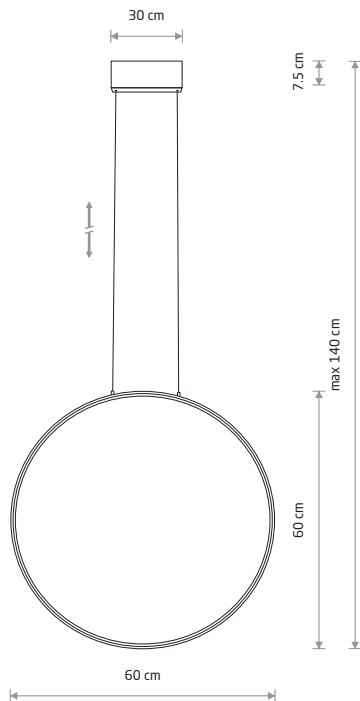

## CIRCOLO LED S

■ painted aluminum, painted steel, plastic PC

■ 10810 3000K ■ 10860 4000K

CIRCOLO LED M  
10811

## CIRCOLO LED M

■ painted aluminum, painted steel, plastic PC

■ 10811 3000K ■ 10861 4000K

Item No.	Power	Colour temp.	Luminous flux	Beam angle	Colour Rendering Index (CRI)	Input	Safety type	Power factor	Ingress protection	Lifetime
10810	18W LED	3000K	560 lm	70°	>90	~220-230 V, 50/60 Hz	⊕	>0.5	IP20	30000h
10860	18W LED	4000K	600 lm	70°	>90	~220-230 V, 50/60 Hz	⊕	>0.5	IP20	30000h
10811	21W LED	3000K	660 lm	70°	>90	~220-230 V, 50/60 Hz	⊕	>0.5	IP20	30000h
10861	21W LED	4000K	700 lm	70°	>90	~220-230 V, 50/60 Hz	⊕	>0.5	IP20	30000h