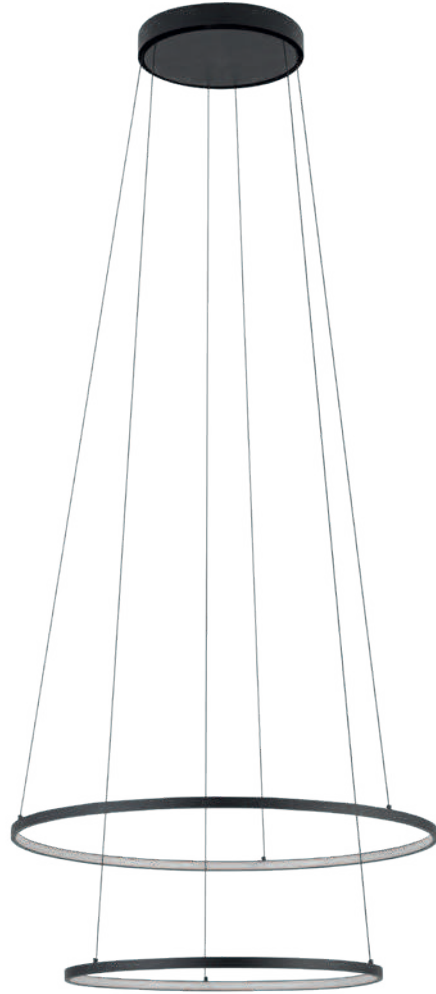

**CIRCOLO LED
10814**

CIRCOLO LED

■ painted aluminum, painted steel, plastic PC

■ 10814 3000K ■ 10864 4000K

Item No.	Power	Colour temp.	Luminous flux	Beam angle	Colour Rendering Index (CRI)	Input	Safety type	Power factor	Ingress protection	Lifetime
10814	35W LED	3000K	1200 lm	70°	>90	~220-230 V, 50/60 Hz	⊕	>0.5	IP20	30000h
10864	35W LED	4000K	1300 lm	70°	>90	~220-230 V, 50/60 Hz	⊕	>0.5	IP20	30000h