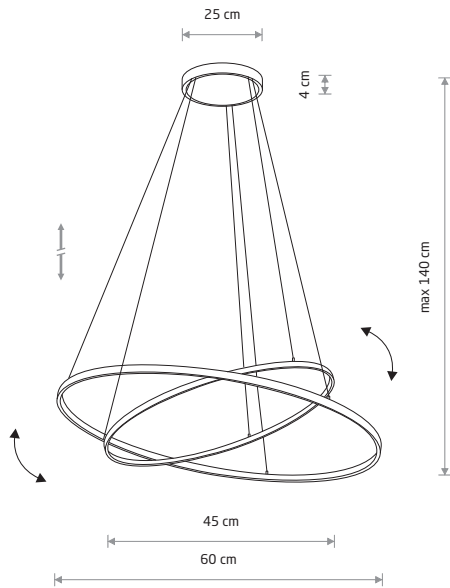

**CIRCOLO LED
10814**

CIRCOLO LED

■ painted aluminum, painted steel, plastic PC

■ 10814 3000K ■ 10864 4000K

Item No.	Power	Colour temp.	Luminous flux	Beam angle	Colour Rendering Index (CRI)	Input	Safety type	Power factor	Ingress protection	Lifetime
10814	35W LED	3000K	1200 lm	70°	>90	~220-230 V, 50/60 Hz	⊕	>0.5	IP20	30000h
10864	35W LED	4000K	1300 lm	70°	>90	~220-230 V, 50/60 Hz	⊕	>0.5	IP20	30000h