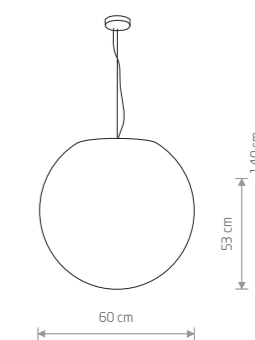

CUMULUS L

plastic PE

9607

1xE27, max 60W

IP65