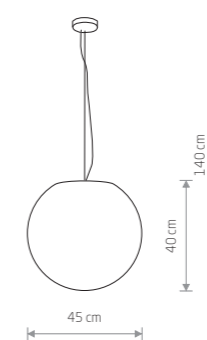

6978

1xE27, max 60W

IP44

CUMULUS S

plastic PE, painted steel

9751

1xE27, max 60W

IP65