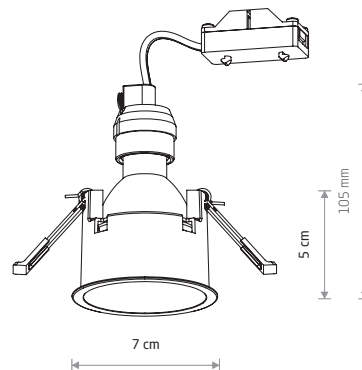

CUP 10789

CUP 10789

## CUP

plastic ABS

10788 10789 10790

10791 10792

1xGU10, max 10W only LED

cut out  $\varnothing$  64 mm

CUP 10794

## CUP 3 PC SET

plastic ABS

10793 10794

3xGU10, max 10W only LED

cut out  $\varnothing$  64 mm