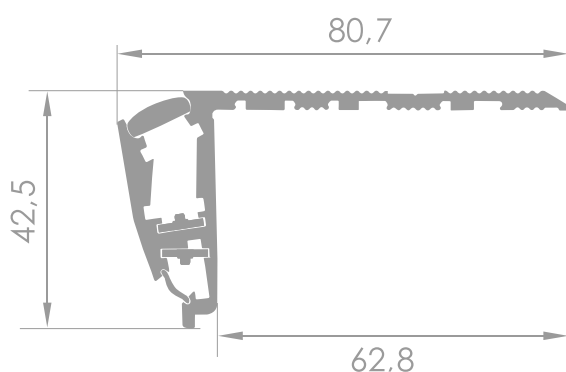

The UNiversal aluminum stair profile with dual LED illumination is our best seller. The profile may use LED's in any single colour from the RGB colour spectrum, provides a continuous aesthetic strip of light and additional illumination of a stair riser.

## Technical data

Material	aluminium
Profile colour	black, silver
Profile variant	- with row marker - without row marker
LedFLEX lighting	- 30 LED/m - 60 LED/m - 120 LED/m
Colours	- transparent - opal - blue - red - orange - any colour from RAL palette - RGB
Input voltage	12V or 24V
Power	4,8 W/m; 7,2 W/m; 9,6 W/m
Control	DALI, KNX, DMX, Smartphone

## Dimensions [mm]

- Fixed to the finished edge of a step with screws or an adhesive
- Can be installed on carpeted steps
- Adjustable end caps
- No visible LED points
- Illuminated row markings