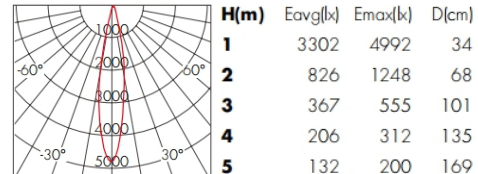

15°

Electrical

Frequency(Hz)	50/60
Input Voltage(V)	220-240
Driver	Remote
Driver Output	36V/270mA
Lifespan	>50000hrs
Warranty	3 years