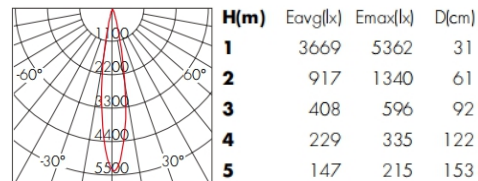

24°

Physical

Colour	White/Black
Orientation	Fixed
Recessed depth(mm)	93.5
Tilt (°)	N/A
Rotation(°)	N/A
Protecton class	IP54