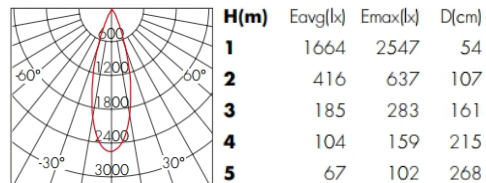

40°

Note

Accessories

N/A

Finishes