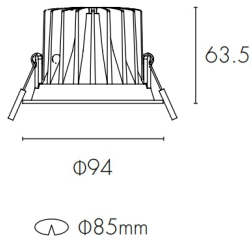

40°

Note

Accessories

N/A

Finishes