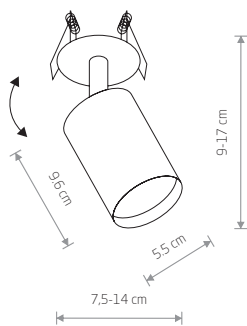

EYE FIT 9400

EYE FIT 9395

EYE FIT

■ painted steel, chrome

■ 9396 ■ 9400

🔌 1xGU10, max 10W only LED

🔪 cut out \varnothing 60 mm

EYE FIT

■ painted steel, chrome

■ 9395 ■ 9398

🔌 2xGU10, max 10W only LED

🔪 cut out 115x45 mm