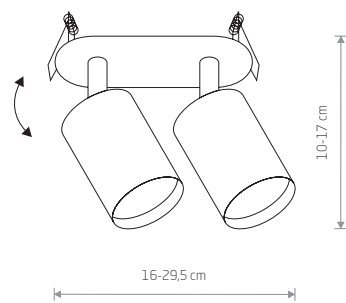

EYE FIT 9400

EYE FIT 9395

EYE FIT

■ painted steel, chrome

■ 9396 ■ 9400

🔌 1xGU10, max 10W only LED

🔪 cut out \varnothing 60 mm

EYE FIT

■ painted steel, chrome

■ 9395 ■ 9398

🔌 2xGU10, max 10W only LED

🔪 cut out 115x45 mm