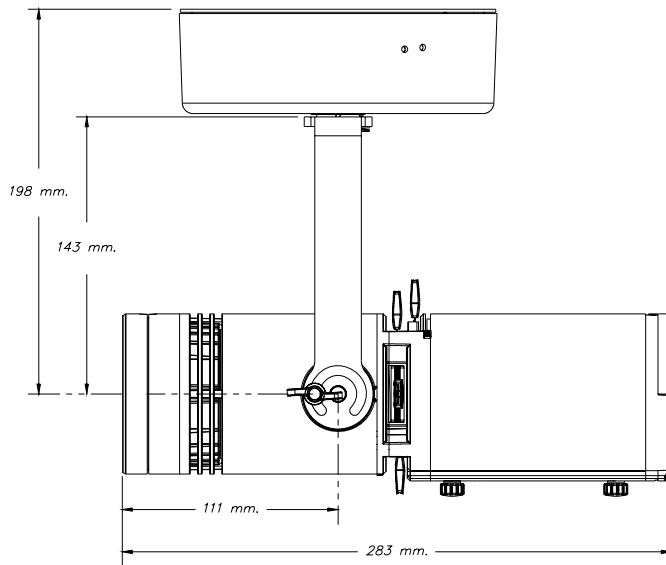

PHYSICAL

Corporate Headquarters • 3031 Pleasant View Rd, PO Box 620979, Middleton WI 53562 0979 USA • +1 608 831 4116

London, UK • Unit 26-28, Victoria Industrial Estate, Victoria Road, London W3 6UU, UK • +44 (0) 20 8896 1000

Rome, IT • Via Bruno Pontecorvo 10, 00012 Guidonia Montecelio, Roma, Italy • +39 06 32 111 683

Holzkirchen, DE • Ohmstrasse 3, 83607 Holzkirchen, Germany • +49 (80 24) 47 00-0

Hong Kong • Room 1801, 18/F, Tower 1 Phase 1, Enterprise Square, 9 Sheung Yuet Road, Kowloon Bay, Kowloon, Hong Kong • +852 2799 1220

Web • etconnect.com • Copyright©2018 ETC. All Rights Reserved. All product information and specifications subject to change. 7191L1001-GB Rev F 04/2018