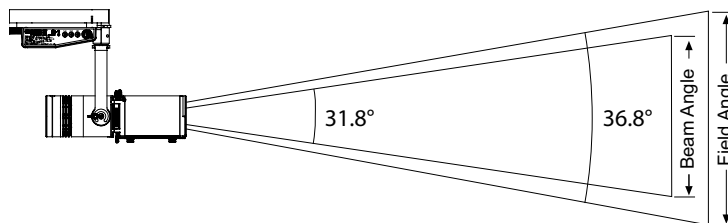

Mid Focus

Mode	Focus	Candela	Field Lumens	Beam Lumens	Power Consumption	Efficacy (lpw)
3000K / 90 CRI	Mid	3,487	721	566	20	36.1
3000K / 80 CRI	Mid	3,915	836	669	20	41.8
4000K / 80 CRI	Mid	4,658	988	788	20	49.4
5000K / 80 CRI	Mid	4,619	964	766	20	48.2

Metric Conversions: For meters, multiply feet by 0.3048
For lux, multiply footcandles by 10.76