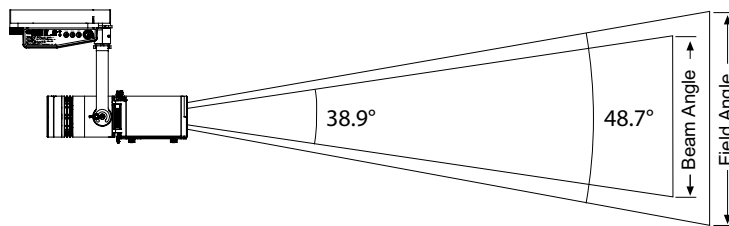

PHOTOMETRY

Wide Focus

Mode	Focus	Candela	Field Lumens	Beam Lumens	Power Consumption	Efficacy (lpw)
3000K / 90 CRI	Wide	2,184	682	511	20	34.1
3000K / 80 CRI	Wide	2,413	786	596	20	39.3
4000K / 80 CRI	Wide	2,797	923	691	20	46.2
5000K / 80 CRI	Wide	2,753	904	678	20	45.2

Metric conversions: For meters, multiply feet by 0.3048
For lux, multiply footcandles by 10.76