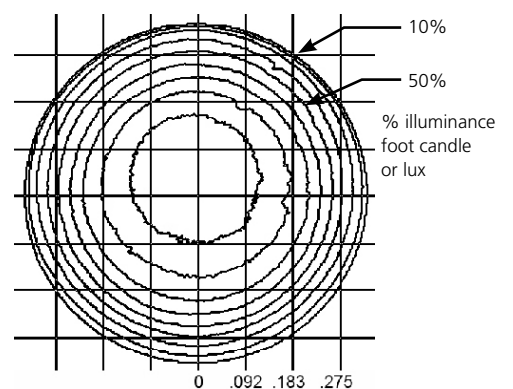

For field diameter at any distance, multiply distance by 0.456  
For beam diameter at any distance, multiply by 0.382

Candela Plot

Iso-Illuminance Diagram (Flat Surface Distribution)

Mid Focus

Mode	Focus	Candela	Field Lumens	Beam Lumens	Power Consumption	Efficacy (lpw)
3000K / 90 CRI	Mid	3,487	721	566	20	36.1
3000K / 80 CRI	Mid	3,915	836	669	20	41.8
4000K / 80 CRI	Mid	4,658	988	788	20	49.4
5000K / 80 CRI	Mid	4,619	964	766	20	48.2

Metric Conversions: For meters, multiply feet by 0.3048  
For lux, multiply footcandles by 10.76

Throw Distance (d)	3.0m	4.6m	6.1m	9.1m
Field Diameter	2.0m	3.0m	4.1m	6.1m
Illuminance (fc)	39	17	10	4
Illuminance (lux)	421	187	105	47

For field diameter at any distance, multiply distance by 0.665  
For beam diameter at any distance, multiply by 0.570

Candela Plot

Iso-Illuminance Diagram (Flat Surface Distribution)

PHOTOMETRY

Wide Focus