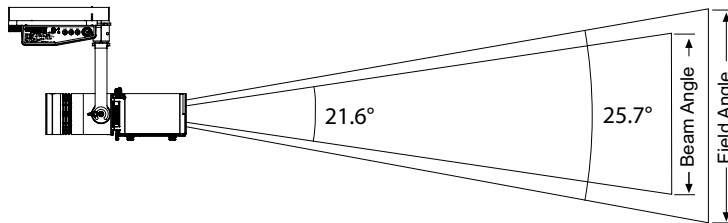

PHOTOMETRY

Narrow Focus

Mode	Focus	Candela	Field Lumens	Beam Lumens	Power Consumption	Efficacy (lpw)
3000K / 90 CRI	Narrow	6,785	700	564	20	35.0
3000K / 80 CRI	Narrow	7,543	808	665	20	40.4
4000K / 80 CRI	Narrow	8,964	957	783	20	47.9
5000K / 80 CRI	Narrow	9,117	929	688	20	46.5

Metric conversions: For meters, multiply feet by 0.3048
For lux, multiply footcandles by 10.76