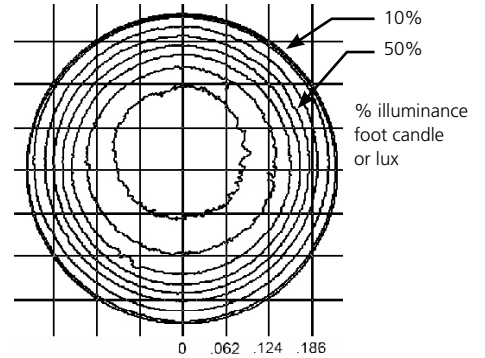

PHOTOMETRY

Narrow Focus

Mode	Focus	Candela	Field Lumens	Beam Lumens	Power Consumption	Efficacy (lpw)
3000K / 90 CRI	Narrow	6,785	700	564	20	35.0
3000K / 80 CRI	Narrow	7,543	808	665	20	40.4
4000K / 80 CRI	Narrow	8,964	957	783	20	47.9
5000K / 80 CRI	Narrow	9,117	929	688	20	46.5

Metric conversions: For meters, multiply feet by 0.3048  
For lux, multiply footcandles by 10.76

Throw Distance (d)	3.0m	4.6m	6.1m	9.1m
Field Diameter	1.4m	2.1m	2.8m	4.2m
Illuminance (fc)	75	34	19	8
Illuminance (lux)	812	361	203	90

For field diameter at any distance, multiply distance by 0.456  
For beam diameter at any distance, multiply by 0.382

Candela Plot

Iso-Illuminance Diagram (Flat Surface Distribution)

Mid Focus

Mode	Focus	Candela	Field Lumens	Beam Lumens	Power Consumption	Efficacy (lpw)
3000K / 90 CRI	Mid	3,487	721	566	20	36.1
3000K / 80 CRI	Mid	3,915	836	669	20	41.8
4000K / 80 CRI	Mid	4,658	988	788	20	49.4
5000K / 80 CRI	Mid	4,619	964	766	20	48.2