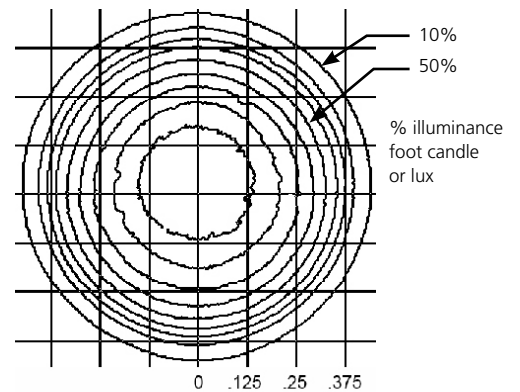

Mode	Focus	Candela	Field Lumens	Beam Lumens	Power Consumption	Efficacy (lpw)
3000K / 90 CRI	Wide	2,184	682	511	20	34.1
3000K / 80 CRI	Wide	2,413	786	596	20	39.3
4000K / 80 CRI	Wide	2,797	923	691	20	46.2
5000K / 80 CRI	Wide	2,753	904	678	20	45.2

Metric conversions: For meters, multiply feet by 0.3048  
 For lux, multiply footcandles by 10.76

Throw Distance (d)	3.0m	4.6m	6.1m	9.1m
Field Diameter	2.8m	4.1m	5.5m	8.3m
Illuminance (fc)	24	11	6	3
Illuminance (lux)	260	115	65	29

For field diameter at any distance, multiply distance by 0.905  
 For beam diameter at any distance, multiply by 0.706

Candela Plot

Iso-Illuminance Diagram (Flat Surface Distribution)

PHYSICAL

FPZ Dimensions