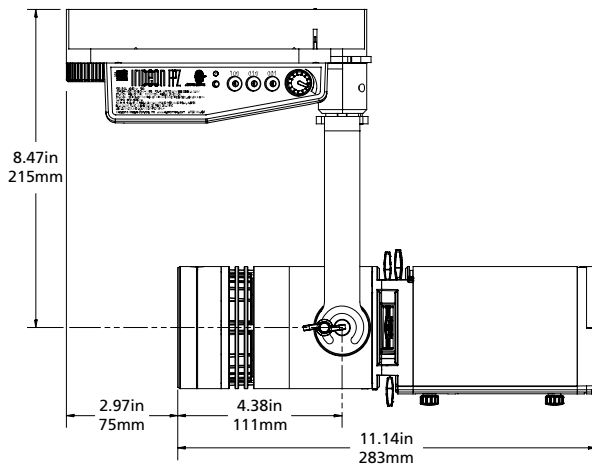

Metric conversions: For meters, multiply feet by 0.3048  
 For lux, multiply footcandles by 10.76

Throw Distance (d)	3.0m	4.6m	6.1m	9.1m
Field Diameter	2.8m	4.1m	5.5m	8.3m
Illuminance (fc)	24	11	6	3
Illuminance (lux)	260	115	65	29

For field diameter at any distance, multiply distance by 0.905  
 For beam diameter at any distance, multiply by 0.706

Candela Plot

Iso-Illuminance Diagram (Flat Surface Distribution)

PHYSICAL

FPZ Dimensions

	HEIGHT	WIDTH	DEPTH
	mm	mm	mm
Track Mount	281	132	358
Portable	346	132	283
Canopy	264	132	283

FPZ Weights

	WEIGHT	SHIPPING WEIGHT
	kgs	kgs
Track Mount	1.95	2.8
Portable	2.6	3.4
Canopy	2.6	3.7