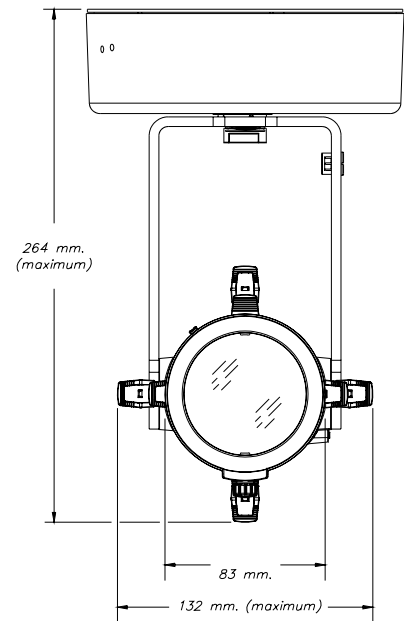

PHYSICAL

Corporate Headquarters • 3031 Pleasant View Rd, PO Box 620979, Middleton WI 53562 0979 USA • +1 608 831 4116

London, UK • Unit 26-28, Victoria Industrial Estate, Victoria Road, London W3 6UU, UK • +44 (0) 20 8896 1000

Rome, IT • Via Bruno Pontecorvo 10, 00012 Guidonia Montecelio, Roma, Italy • +39 06 32 111 683

Holzkirchen, DE • Ohmstrasse 3, 83607 Holzkirchen, Germany • +49 (80 24) 47 00-0

Hong Kong • Room 1801, 18/F, Tower 1 Phase 1, Enterprise Square, 9 Sheung Yuet Road, Kowloon Bay, Kowloon, Hong Kong • +852 2799 1220

Web • etconnect.com • Copyright©2018 ETC. All Rights Reserved. All product information and specifications subject to change. 7191L1001-GB Rev F 04/2018