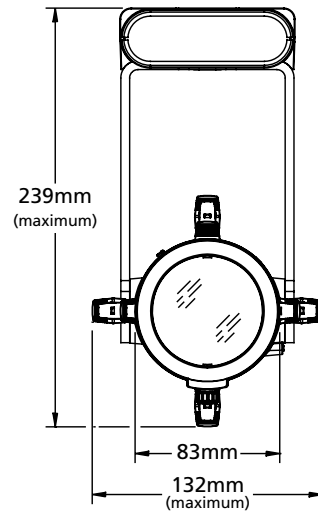

## PHYSICAL

- Die-cast aluminium construction (A380 grade)
- Fine texture, high temperature powder-coated paint
- Steel yoke with 10.3mm diameter mounting hole
- Rotating shutter assembly  $\pm 175^\circ$
- E-size gobo pattern holder (included)
  - 37.5mm with a 25.4mm image area
- Four locking, stainless steel shutters in a tri-plane assembly, 0.40mm (A301 grade)
- Tool-free tilt and beam adjustment
- High-impact resistant, thermally insulated knobs and shutter handles
- Captive accessory slot for gobo pattern holder (included)
- Magnetically held media holder accepts gel and dichroics up to 1.75mm thick
- IP20 rated
- Track mount version:
  - Compatible with Eutrac three-circuit track w/data.
  - Colour matching track adapter
- Portable version:
  - DMX in and thru via RJ45 ports on driver box.
  - 1.8m power cable fitted with either UK13A or Schuko/NF connector
  - Colour matching driver box
- Canopy version:
  - Three control variants:
    - DMX with local control, DALI and 0-10V (DMX version ships with voltage barrier and termination kit)
  - Colour matching canopy box.
  - Fixture ships with US type  $\varnothing 102$ mm backbox included

Metric conversions: For meters, multiply feet by 0.3048  
 For lux, multiply footcandles by 10.76

Throw Distance (d)	3.0m	4.6m	6.1m	9.1m
Field Diameter	2.8m	4.1m	5.5m	8.3m
Illuminance (fc)	24	11	6	3
Illuminance (lux)	260	115	65	29

For field diameter at any distance, multiply distance by 0.905  
 For beam diameter at any distance, multiply by 0.706

Candela Plot

Iso-Illuminance Diagram (Flat Surface Distribution)

PHYSICAL

FPZ Dimensions

	HEIGHT	WIDTH	DEPTH
	mm	mm	mm
Track Mount	281	132	358
Portable	346	132	283
Canopy	264	132	283

FPZ Weights

	WEIGHT	SHIPPING WEIGHT
	kgs	kgs
Track Mount	1.95	2.8
Portable	2.6	3.4
Canopy	2.6	3.7