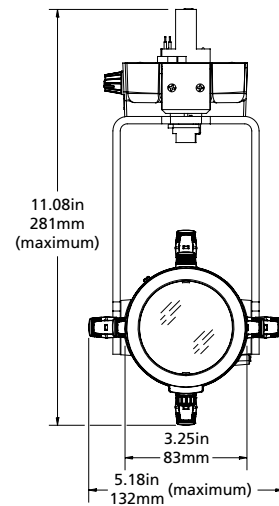

## PHYSICAL

- Die-cast aluminium construction (A380 grade)
- Fine texture, high temperature powder-coated paint
- Steel yoke with 10.3mm diameter mounting hole
- Rotating shutter assembly  $\pm 175^\circ$
- E-size gobo pattern holder (included)
  - 37.5mm with a 25.4mm image area
- Four locking, stainless steel shutters in a tri-plane assembly, 0.40mm (A301 grade)
- Tool-free tilt and beam adjustment
- High-impact resistant, thermally insulated knobs and shutter handles
- Captive accessory slot for gobo pattern holder (included)
- Magnetically held media holder accepts gel and dichroics up to 1.75mm thick
- IP20 rated
- Track mount version:
  - Compatible with Eutrac three-circuit track w/data.
  - Colour matching track adapter
- Portable version:
  - DMX in and thru via RJ45 ports on driver box.
  - 1.8m power cable fitted with either UK13A or Schuko/NF connector
  - Colour matching driver box
- Canopy version:
  - Three control variants:
    - DMX with local control, DALI and 0-10V (DMX version ships with voltage barrier and termination kit)
  - Colour matching canopy box.
  - Fixture ships with US type  $\varnothing 102$ mm backbox included

Metric conversions: For meters, multiply feet by 0.3048  
 For lux, multiply footcandles by 10.76

Throw Distance (d)	3.0m	4.6m	6.1m	9.1m
Field Diameter	2.8m	4.1m	5.5m	8.3m
Illuminance (fc)	24	11	6	3
Illuminance (lux)	260	115	65	29

For field diameter at any distance, multiply distance by 0.905  
 For beam diameter at any distance, multiply by 0.706

Candela Plot

Iso-Illuminance Diagram (Flat Surface Distribution)

PHYSICAL

FPZ Dimensions

	HEIGHT	WIDTH	DEPTH
	mm	mm	mm
Track Mount	281	132	358
Portable	346	132	283
Canopy	264	132	283

FPZ Weights

	WEIGHT	SHIPPING WEIGHT
	kgs	kgs
Track Mount	1.95	2.8
Portable	2.6	3.4
Canopy	2.6	3.7