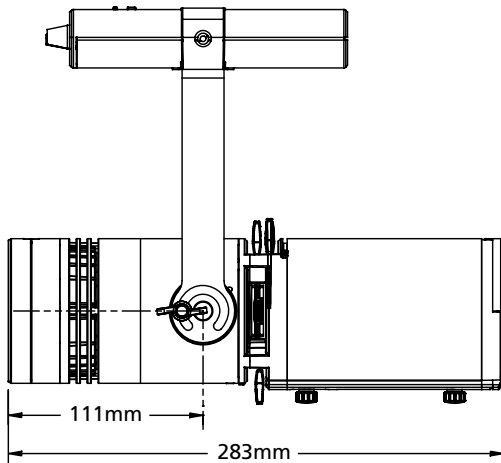

Metric conversions: For meters, multiply feet by 0.3048  
 For lux, multiply footcandles by 10.76

Throw Distance (d)	3.0m	4.6m	6.1m	9.1m
Field Diameter	2.8m	4.1m	5.5m	8.3m
Illuminance (fc)	24	11	6	3
Illuminance (lux)	260	115	65	29

For field diameter at any distance, multiply distance by 0.905  
 For beam diameter at any distance, multiply by 0.706

Candela Plot

Iso-Illuminance Diagram (Flat Surface Distribution)

PHYSICAL

FPZ Dimensions

	HEIGHT	WIDTH	DEPTH
	mm	mm	mm
Track Mount	281	132	358
Portable	346	132	283
Canopy	264	132	283

FPZ Weights

	WEIGHT	SHIPPING WEIGHT
	kgs	kgs
Track Mount	1.95	2.8
Portable	2.6	3.4
Canopy	2.6	3.7