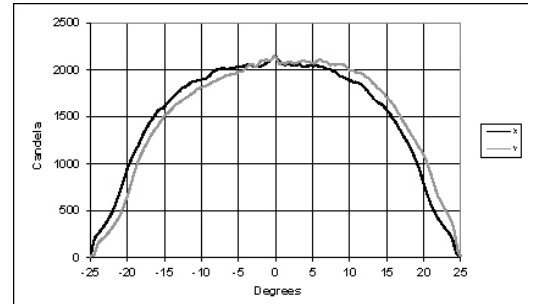

Candela Plot