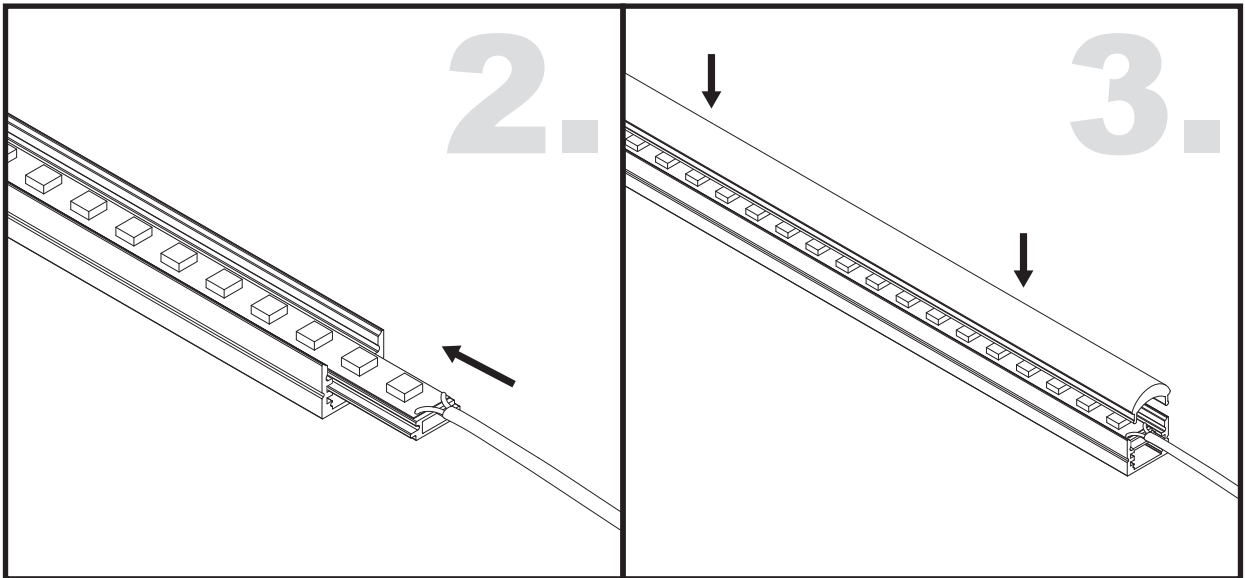

Aluminium LED Profile MD

Unit:mm

	Name	Code	Material	Color	Others
①	Aluminum Profile 1	MD-1	Aluminum	Silver / White / Black / RAL color	-
②	Aluminum Profile 2	MD-2	Aluminum	Silver	-
③	LED strip	-	-	-	MAX. 19.2 W/m
⑤	Endcap (with hole)	MD-Cap-H	Plastic	Grey / White / Black	-
⑥	Endcap (without hole)	MD-Cap	Plastic	Grey / White / Black	-
⑦	Adjustable Clip	AS1-Clip-A	Stainless Steel	ecru	-
⑧	Metal Clip	AS1-Clip-M	Stainless Steel	ecru	-
⑨	Plastic Clip	AS1-Clip-P	Plastic	Clear	-

④ Optional Diffuser(PC)

Color	Light Transmittance	Code
-	-	-
-	-	-
-	-	-
Clear	95%	D004-C

ADJUSTABLE CLIP INSTALLING INSTRUCTIONS

METAL CLIP / PLASTIC CLIP INSTALLING INSTRUCTIONS