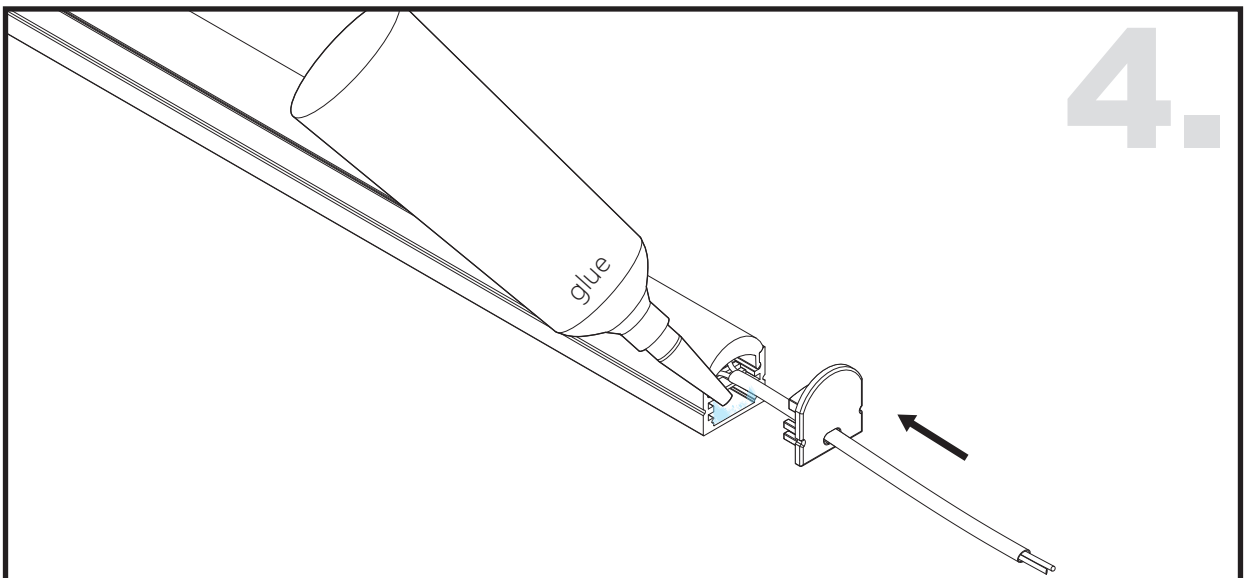

Aluminium LED Profile MD

Unit:mm

	Name	Code	Material	Color	Others
①	Aluminum Profile 1	MD-1	Aluminum	Silver / White / Black / RAL color	-
②	Aluminum Profile 2	MD-2	Aluminum	Silver	-
③	LED strip	-	-	-	MAX. 19.2 W/m
⑤	Endcap (with hole)	MD-Cap-H	Plastic	Grey / White / Black	-
⑥	Endcap (without hole)	MD-Cap	Plastic	Grey / White / Black	-
⑦	Adjustable Clip	AS1-Clip-A	Stainless Steel	ecru	-
⑧	Metal Clip	AS1-Clip-M	Stainless Steel	ecru	-
⑨	Plastic Clip	AS1-Clip-P	Plastic	Clear	-

④ Optional Diffuser(PC)

Color	Light Transmittance	Code
-	-	-
-	-	-
-	-	-
Clear	95%	D004-C

ADJUSTABLE CLIP INSTALLING INSTRUCTIONS

METAL CLIP / PLASTIC CLIP INSTALLING INSTRUCTIONS