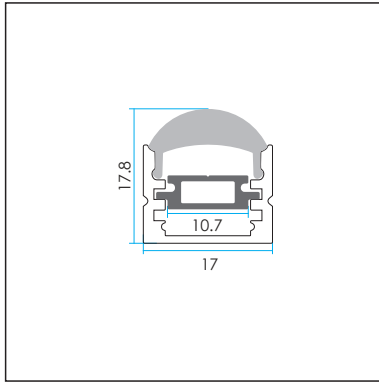

Aluminium LED Profile MD

Unit:mm

	Name	Code	Material	Color	Others
①	Aluminum Profile 1	MD-1	Aluminum	Silver / White / Black / RAL color	-
②	Aluminum Profile 2	MD-2	Aluminum	Silver	-
③	LED strip	-	-	-	MAX. 19.2 W/m
⑤	Endcap (with hole)	MD-Cap-H	Plastic	Grey / White / Black	-
⑥	Endcap (without hole)	MD-Cap	Plastic	Grey / White / Black	-
⑦	Adjustable Clip	AS1-Clip-A	Stainless Steel	ecru	-
⑧	Metal Clip	AS1-Clip-M	Stainless Steel	ecru	-
⑨	Plastic Clip	AS1-Clip-P	Plastic	Clear	-

④ Optional Diffuser(PC)

Color	Light Transmittance	Code
-	-	-
-	-	-
-	-	-
Clear	95%	D004-C

ADJUSTABLE CLIP INSTALLING INSTRUCTIONS

METAL CLIP / PLASTIC CLIP INSTALLING INSTRUCTIONS