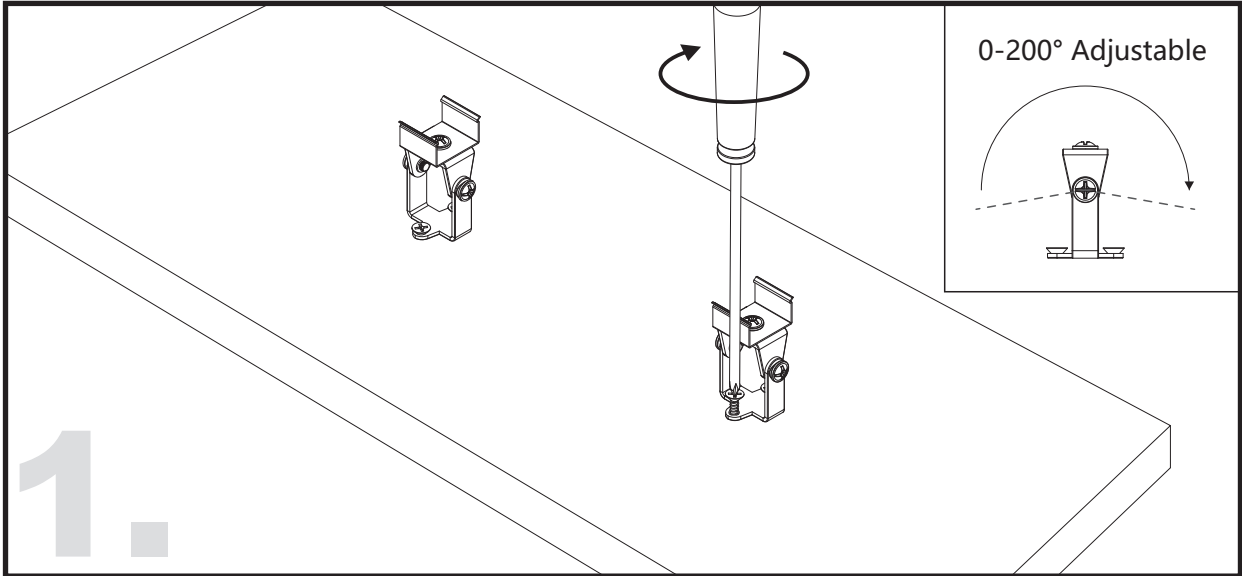

Aluminium LED Profile MD

Unit:mm

	Name	Code	Material	Color	Others
①	Aluminum Profile 1	MD-1	Aluminum	Silver / White / Black / RAL color	-
②	Aluminum Profile 2	MD-2	Aluminum	Silver	-
③	LED strip	-	-	-	MAX. 19.2 W/m
⑤	Endcap (with hole)	MD-Cap-H	Plastic	Grey / White / Black	-
⑥	Endcap (without hole)	MD-Cap	Plastic	Grey / White / Black	-
⑦	Adjustable Clip	AS1-Clip-A	Stainless Steel	ecru	-
⑧	Metal Clip	AS1-Clip-M	Stainless Steel	ecru	-
⑨	Plastic Clip	AS1-Clip-P	Plastic	Clear	-

④ Optional Diffuser(PC)

Color	Light Transmittance	Code
-	-	-
-	-	-
-	-	-
Clear	95%	D004-C

ADJUSTABLE CLIP INSTALLING INSTRUCTIONS

METAL CLIP / PLASTIC CLIP INSTALLING INSTRUCTIONS