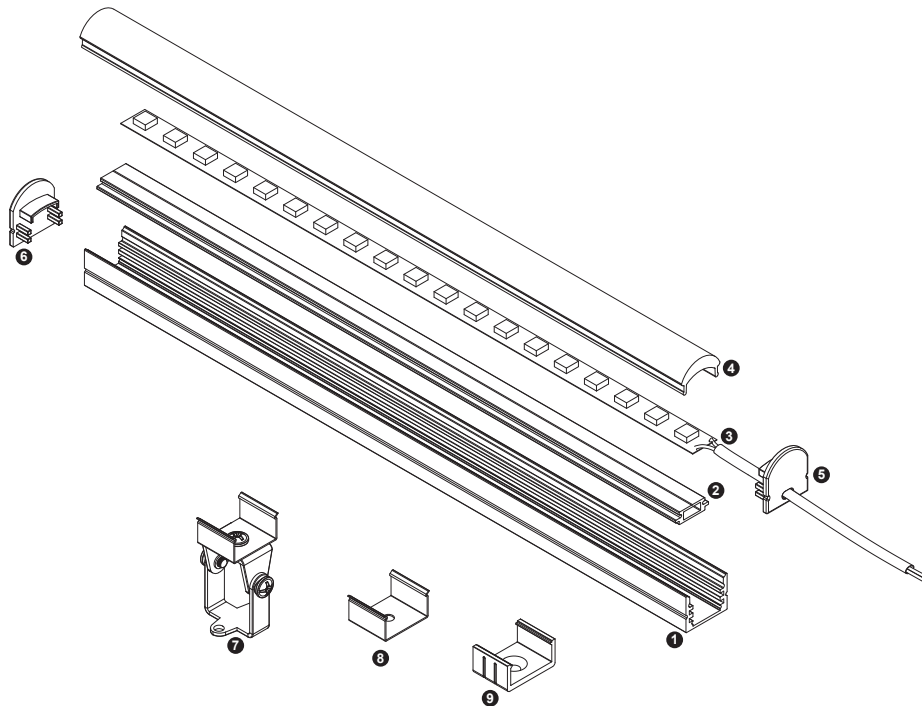

Aluminium LED Profile MD

Unit:mm

	Name	Code	Material	Color	Others
①	Aluminum Profile 1	MD-1	Aluminum	Silver / White / Black / RAL color	-
②	Aluminum Profile 2	MD-2	Aluminum	Silver	-
③	LED strip	-	-	-	MAX. 19.2 W/m
⑤	Endcap (with hole)	MD-Cap-H	Plastic	Grey / White / Black	-
⑥	Endcap (without hole)	MD-Cap	Plastic	Grey / White / Black	-
⑦	Adjustable Clip	AS1-Clip-A	Stainless Steel	ecru	-
⑧	Metal Clip	AS1-Clip-M	Stainless Steel	ecru	-
⑨	Plastic Clip	AS1-Clip-P	Plastic	Clear	-

④ Optional Diffuser(PC)

Color	Light Transmittance	Code
-	-	-
-	-	-
-	-	-
Clear	95%	D004-C

ADJUSTABLE CLIP INSTALLING INSTRUCTIONS

METAL CLIP / PLASTIC CLIP INSTALLING INSTRUCTIONS