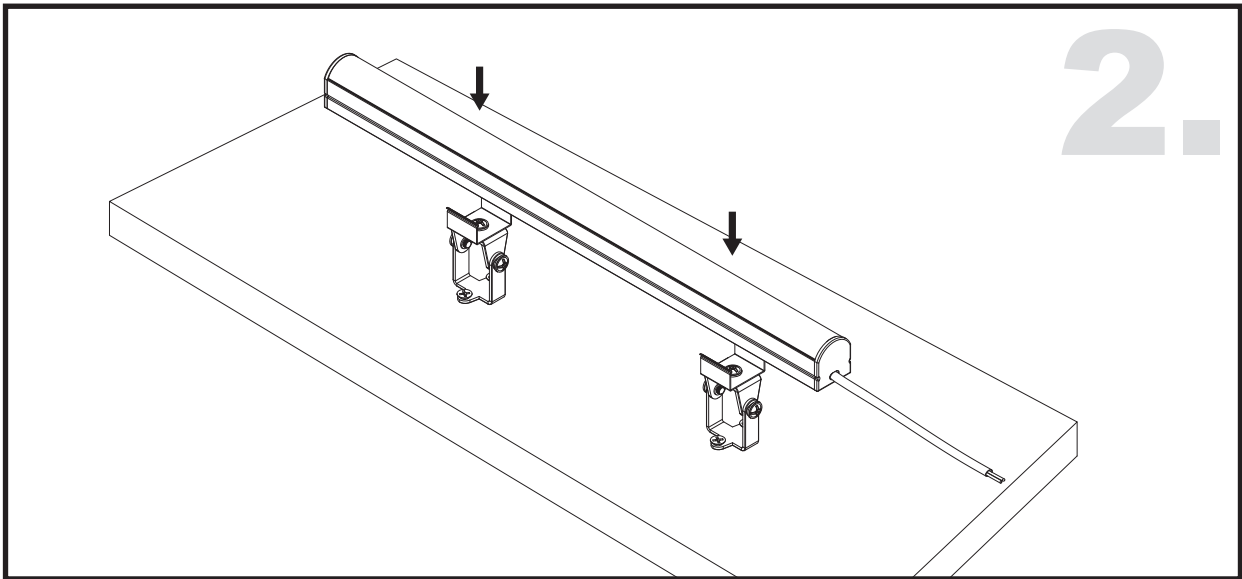

Aluminium LED Profile MD

Unit:mm

	Name	Code	Material	Color	Others
①	Aluminum Profile 1	MD-1	Aluminum	Silver / White / Black / RAL color	-
②	Aluminum Profile 2	MD-2	Aluminum	Silver	-
③	LED strip	-	-	-	MAX. 19.2 W/m
⑤	Endcap (with hole)	MD-Cap-H	Plastic	Grey / White / Black	-
⑥	Endcap (without hole)	MD-Cap	Plastic	Grey / White / Black	-
⑦	Adjustable Clip	AS1-Clip-A	Stainless Steel	ecru	-
⑧	Metal Clip	AS1-Clip-M	Stainless Steel	ecru	-
⑨	Plastic Clip	AS1-Clip-P	Plastic	Clear	-

④ Optional Diffuser(PC)

Color	Light Transmittance	Code
-	-	-
-	-	-
-	-	-
Clear	95%	D004-C

ADJUSTABLE CLIP INSTALLING INSTRUCTIONS

METAL CLIP / PLASTIC CLIP INSTALLING INSTRUCTIONS