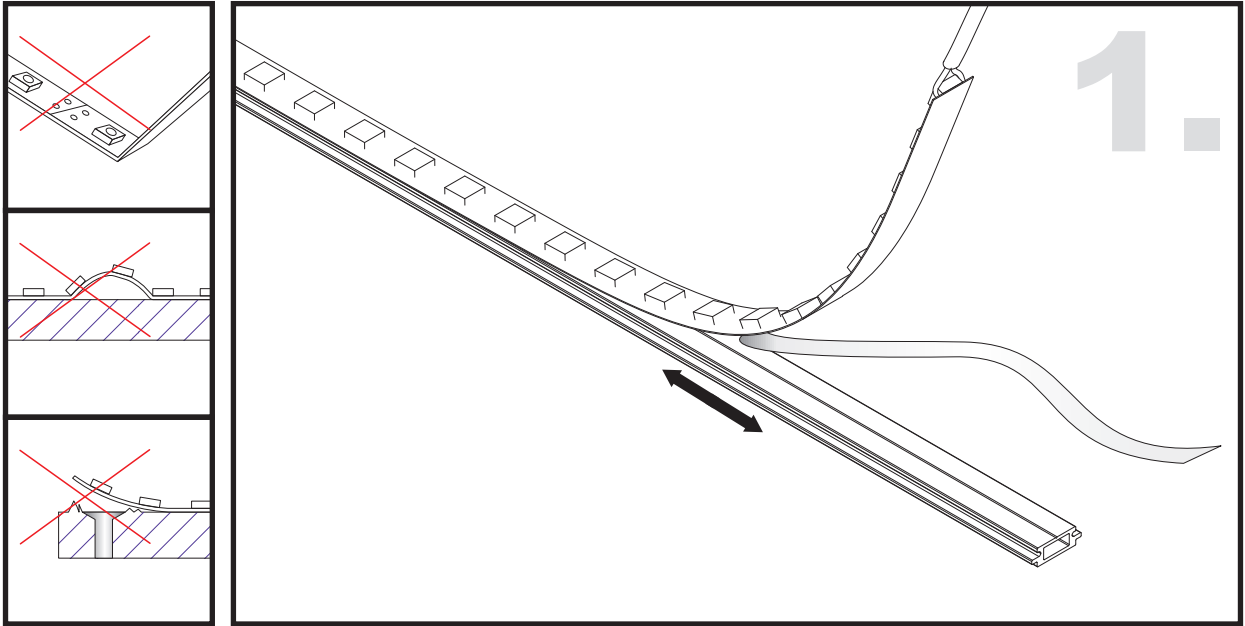

Aluminium LED Profile MD

Unit:mm

	Name	Code	Material	Color	Others
①	Aluminum Profile 1	MD-1	Aluminum	Silver / White / Black / RAL color	-
②	Aluminum Profile 2	MD-2	Aluminum	Silver	-
③	LED strip	-	-	-	MAX. 19.2 W/m
⑤	Endcap (with hole)	MD-Cap-H	Plastic	Grey / White / Black	-
⑥	Endcap (without hole)	MD-Cap	Plastic	Grey / White / Black	-
⑦	Adjustable Clip	AS1-Clip-A	Stainless Steel	ecru	-
⑧	Metal Clip	AS1-Clip-M	Stainless Steel	ecru	-
⑨	Plastic Clip	AS1-Clip-P	Plastic	Clear	-

④ Optional Diffuser(PC)

Color	Light Transmittance	Code
-	-	-
-	-	-
-	-	-
Clear	95%	D004-C

ADJUSTABLE CLIP INSTALLING INSTRUCTIONS

METAL CLIP / PLASTIC CLIP INSTALLING INSTRUCTIONS