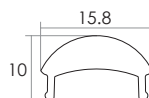

④ Optional Diffuser(PC)

Color	Light Transmittance	Code
-	-	-
-	-	-
-	-	-
Clear	95%	D004-C