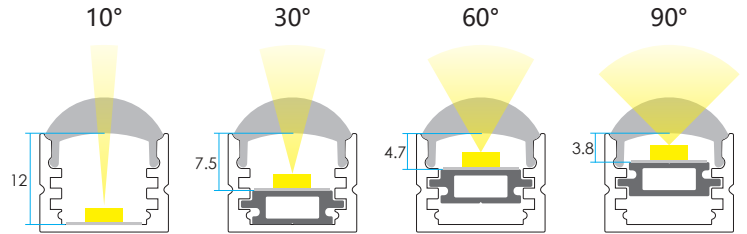

Aluminium LED Profile MD

Unit:mm

	Name	Code	Material	Color	Others
①	Aluminum Profile 1	MD-1	Aluminum	Silver / White / Black / RAL color	-
②	Aluminum Profile 2	MD-2	Aluminum	Silver	-
③	LED strip	-	-	-	MAX. 19.2 W/m
⑤	Endcap (with hole)	MD-Cap-H	Plastic	Grey / White / Black	-
⑥	Endcap (without hole)	MD-Cap	Plastic	Grey / White / Black	-
⑦	Adjustable Clip	AS1-Clip-A	Stainless Steel	ecru	-
⑧	Metal Clip	AS1-Clip-M	Stainless Steel	ecru	-
⑨	Plastic Clip	AS1-Clip-P	Plastic	Clear	-

④ Optional Diffuser(PC)

Color	Light Transmittance	Code
-	-	-
-	-	-
-	-	-
Clear	95%	D004-C

ADJUSTABLE CLIP INSTALLING INSTRUCTIONS

METAL CLIP / PLASTIC CLIP INSTALLING INSTRUCTIONS