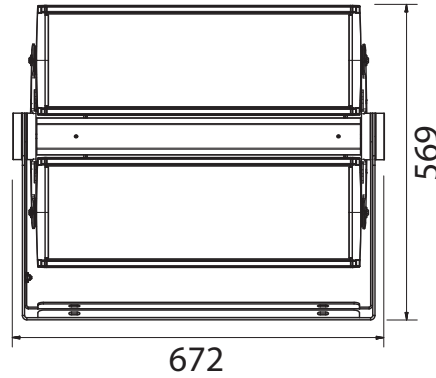

PHYSICAL / DIMENSIONI

MPcolor 96

bracket open