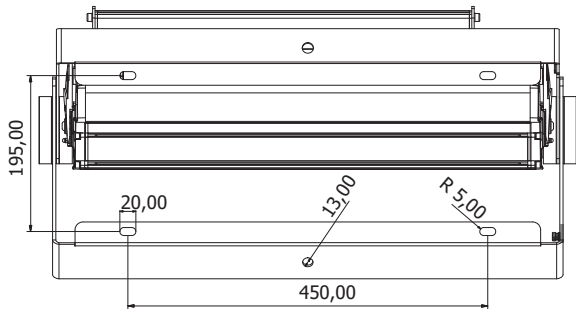

PHYSICAL / DIMENSIONI

MPcolor 96

bracket open