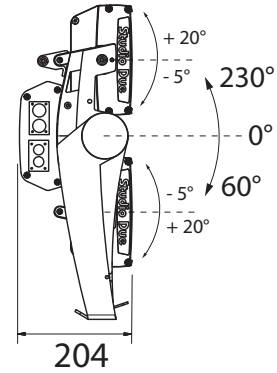

PHYSICAL / DIMENSIONI

MPcolor 96

bracket open