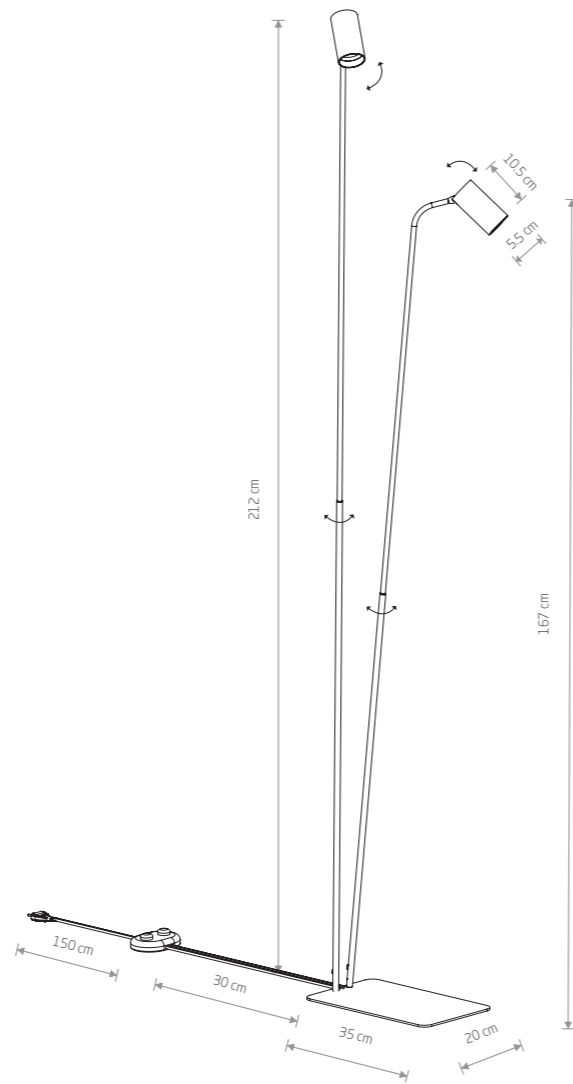

MONO 7712

**MONO**

painting steel, plastic ABS

7705 7708

7715 7718

2xGU10, max 10W only LED

solid brass, painting steel, plastic ABS

7712

2xGU10, max 10W only LED

MONO 7710

MONO 7711

**MONO**

painting steel, plastic ABS

7703 7706

7713 7716

1xGU10, max 10W only LED

solid brass, painting steel, plastic ABS

7710

1xGU10, max 10W only LED

**MONO**

painting steel, plastic ABS

7704 7707

7714 7717

1xGU10, max 10W only LED

solid brass, painting steel, plastic ABS

7711

1xGU10, max 10W only LED