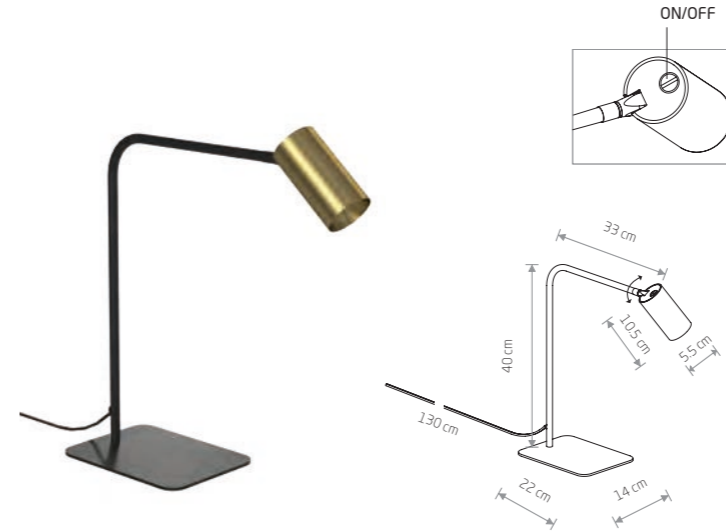

MONO 7712

**MONO**

painting steel, plastic ABS

7705 7708

7715 7718

2xGU10, max 10W only LED

solid brass, painting steel, plastic ABS

7712

2xGU10, max 10W only LED

MONO 7710

MONO 7711

**MONO**

painting steel, plastic ABS

7703 7706

7713 7716

1xGU10, max 10W only LED

solid brass, painting steel, plastic ABS

7710

1xGU10, max 10W only LED

**MONO**

painting steel, plastic ABS

7704 7707

7714 7717

1xGU10, max 10W only LED

solid brass, painting steel, plastic ABS

7711

1xGU10, max 10W only LED