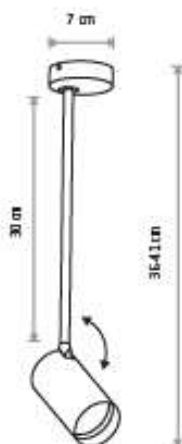

MONO LONG S 7727

MONO LONG S

painted steel, plastic ABS

☐ 7724 ■ 7727

🟡 7670 🟠 7673

🔌 1xGU10, max 10W only LED

solid brass, painted steel, plastic ABS

🟡 7731

🔌 1xGU10, max 10W only LED

MONO LONG M

painted steel, plastic ABS

☐ 7725 ■ 7728

🟡 7671 🟠 7674

🔌 1xGU10, max 10W only LED

solid brass, painted steel, plastic ABS

🟡 7732

🔌 1xGU10, max 10W only LED

MONO LONG 7730

MONO LONG

painted steel, plastic ABS

☐ 7726 ■ 7730

🟡 7672 🟠 7675

🔌 2xGU10, max 10W only LED

solid brass, painted steel, plastic ABS