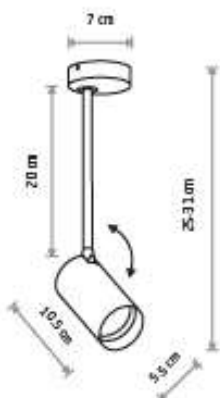

MONO LONG S 7727

MONO LONG S

painted steel, plastic ABS

☐ 7724 ■ 7727

🟡 7670 🟠 7673

🔌 1xGU10, max 10W only LED

solid brass, painted steel, plastic ABS

🟡 7731

🔌 1xGU10, max 10W only LED

MONO LONG M

painted steel, plastic ABS

☐ 7725 ■ 7728

🟡 7671 🟠 7674

🔌 1xGU10, max 10W only LED

solid brass, painted steel, plastic ABS

🟡 7732

🔌 1xGU10, max 10W only LED

MONO LONG 7730

MONO LONG

painted steel, plastic ABS

☐ 7726 ■ 7730

🟡 7672 🟠 7675

🔌 2xGU10, max 10W only LED

solid brass, painted steel, plastic ABS