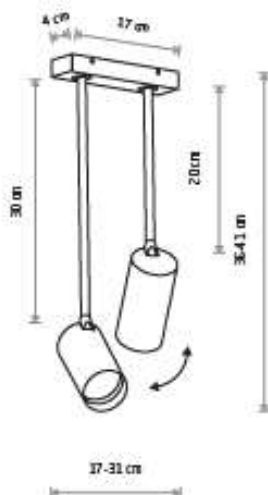

MONO LONG S 7727

MONO LONG S

painted steel, plastic ABS

☐ 7724 ■ 7727

🟡 7670 🟠 7673

🔌 1xGU10, max 10W only LED

solid brass, painted steel, plastic ABS

🟡 7731

🔌 1xGU10, max 10W only LED

MONO LONG M

painted steel, plastic ABS

☐ 7725 ■ 7728

🟡 7671 🟠 7674

🔌 1xGU10, max 10W only LED

solid brass, painted steel, plastic ABS

🟡 7732

🔌 1xGU10, max 10W only LED

MONO LONG 7730

MONO LONG

painted steel, plastic ABS

☐ 7726 ■ 7730

🟡 7672 🟠 7675

🔌 2xGU10, max 10W only LED

solid brass, painted steel, plastic ABS