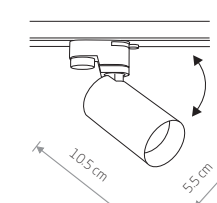

CAMELEON ADAPTER CTLS
8281

CTLS TRACK 8716

CTLS MONO 10237

CAMELEON CABLE G9
8632

CAMELEON LASER 490
10248

CTLS MONO

painting steel, plastic ABS

- 10235 □ 10236
- 10238 ■ 10239

● 1xGU10, max 10W only LED

solid brass, plastic ABS

- 10237

● 1xGU10, max 10W only LED

PROFILE MONO

painting steel, plastic ABS

- 7581 ■ 7582
- 7584 ■ 7585

● 1xGU10, max 10W only LED

solid brass, painting steel, plastic ABS

- 7583

● 1xGU10, max 10W only LED