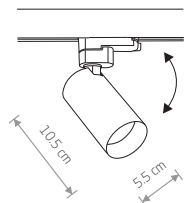

CAMELEON ADAPTER CTLS
8281

CTLS TRACK 8716

CTLS MONO 10237

CAMELEON CABLE G9
8632

CAMELEON LASER 490
10248

CTLS MONO

painting steel, plastic ABS

- 10235 □ 10236
- 10238 ■ 10239

● 1xGU10, max 10W only LED

solid brass, plastic ABS

- 10237

● 1xGU10, max 10W only LED

PROFILE MONO

painting steel, plastic ABS

- 7581 ■ 7582
- 7584 ■ 7585

● 1xGU10, max 10W only LED

solid brass, painting steel, plastic ABS

- 7583

● 1xGU10, max 10W only LED