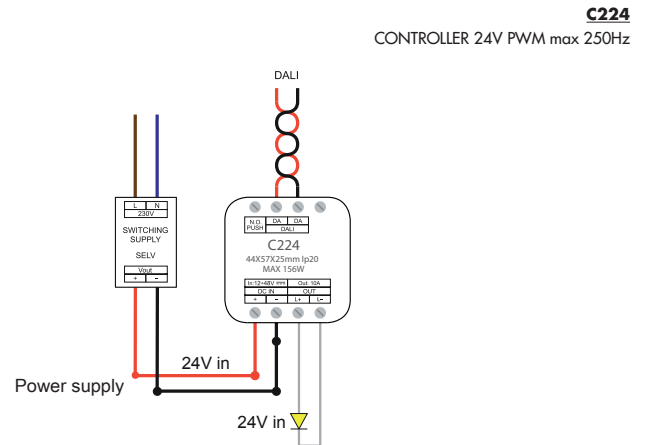

POWER SUPPLY

MOON MONOCHROMATIC WHITE

DIMMING CONTROLLER

0-10v / 1-10v / PUSH / POTENTIOMETER 10K

DALI

BLUETOOTH / PUSH

DRIVER

IN 220/240V - OUT 24V