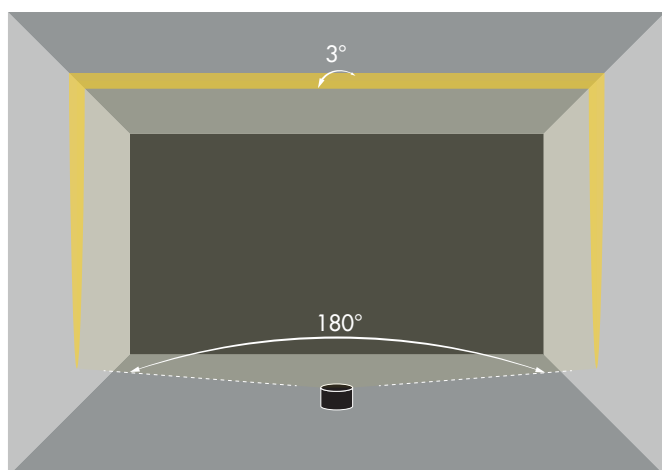

BLADING HEART

DARE ACCENTI LUMINOSI ALLE ARCADE E ALLE CORNICI RENDE GIUSTIZIA ALLA PROGETTAZIONE ARCHITETTONICA E CONFERISCE VOLUME A GEOMETRIE ALTRIMENTI DESTINATE ALL'INVISIBILITÀ. CON QUESTO IN MENTE, ABBIAMO DOTATO MOON DI UN'OTTICA ESTREMAMENTE PURA E PRECISA, CHE CONSENTE DI EMETTERE UN FASCIO DECISAMENTE PRECISO E LAMINARE, DA 3° DI APERTURA, PERCHÉ NESSUNA APERTURA RESTI "SOLO" UN'APERTURA.

ACCENTING GIVES VOLUME TO DESIGN OTHERWISE DESTINED FOR INVISIBILITY.

WITH THIS IN MIND, WE HAVE EQUIPPED MOON WITH AN EXTREMELY PURE AND PRECISE LOOK, WHICH ALLOWS IT TO EMIT A VERY PRECISE BEAM OF LIGHT, FROM 3° OF APERTURE, SO THAT NO APERTURE REMAINS "ONLY" AN APERTURE.