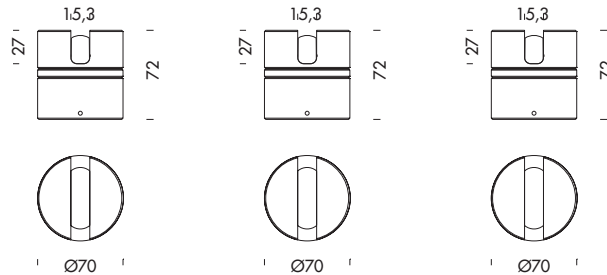

MOON LIGHT BLADE

PERFORMANCE DATA

TRUE POWER (W)	5.0W	7.0 (ALL COLORS)	7.0 (ALL COLORS)
TRUE LUMENS (3000K)	708 (.71)	R=42, G=154,	R=42, G=154,
TRUE LUMENS (4000K)	804 (.71)	B=25, W=173 (6500K)	B=25, W=173 (6500K)
L90 LIFETIME (HRS)	50.000 (T_a 35°C)	60.000 - T_a 35°C	60.000 - T_a 35°C

BUILD DATA

CLASS	III	III	III
NOMINAL VOLTAGE	24V DC - DIMMABLE	24V DC - 4xPWM-CV	24V DC - DMX (RDM)
POWER SUPPLY	SEE END OF SECTION	SEE END OF SECTION	SEE END OF SECTION
EXTERNAL CABLE	SINGLE INPUT	SINGLE INPUT	SINGLE INPUT
PROTECTION RATING	2-POLES NEOPRENE IP66 - IK08	6-POLES FEP + RUBBER IP66 - IK08	5-POLES FEP + RUBBER IP66 - IK08

DIMENSIONS

CODE COMPOSITION

	13003	13015	13014
● FINISH	.3 - MATTE BLACK .5 - ANODIZED ALUMINUM	.3 - MATTE BLACK .5 - ANODIZED ALUMINUM	.3 - MATTE BLACK .5 - ANODIZED ALUMINUM
■ LED COLOR	.2 - 2700°K - CRI > 80 .3 - 3000°K - CRI > 80 .4 - 4000°K - CRI > 80	.5 - RGB+W	.5 - RGB+W
▲ BEAM	.71 - 3° X 110°	.71 - 3° X 110°	.71 - 3° X 110°