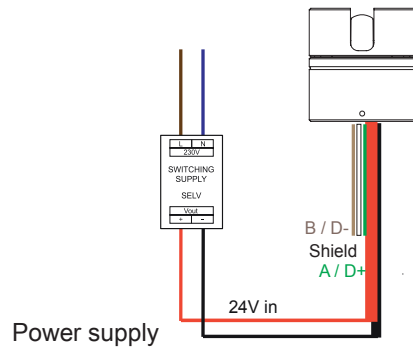

POWER SUPPLY

MOON 24V PRO RGB+W (ON-BOARD DMX)

RGB CONTROLLER

DMX

D041

TOUCH PANEL 86X86X36MM

C106

RDM ADDRESS PROGRAMMING DEVICE ON DMX CABLE