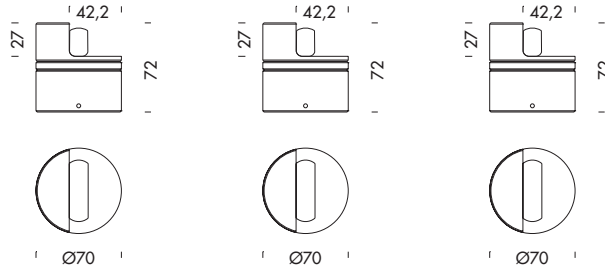

DIMENSIONS

CODE COMPOSITION

	13004	13017	13016
● FINISH	.3 - MATTE BLACK .5 - ANODIZED ALUMINUM	.3 - MATTE BLACK .5 - ANODIZED ALUMINUM	.3 - MATTE BLACK .5 - ANODIZED ALUMINUM
■ LED COLOR	.2 - 2700°K - CRI > 80 .3 - 3000°K - CRI > 80 .4 - 4000°K - CRI > 80	.5 - RGB+W	.5 - RGB+W
▲ BEAM	.05 - DIFFUSED	.05 - DIFFUSED	.05 - DIFFUSED