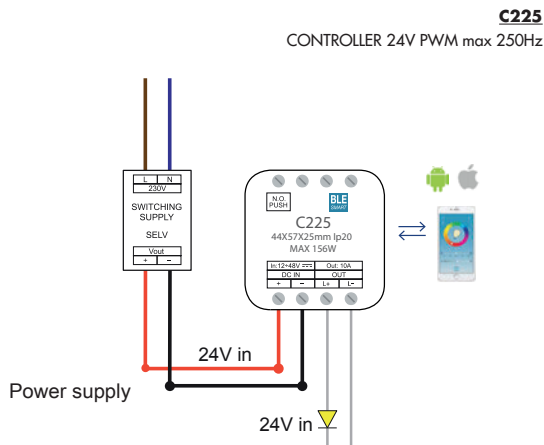

POWER SUPPLY

MOON MONOCHROMATIC WHITE

DIMMING CONTROLLER

0-10v / 1-10v / PUSH / POTENTIOMETER 10K

DALI

BLUETOOTH / PUSH

DRIVER

IN 220/240V - OUT 24V