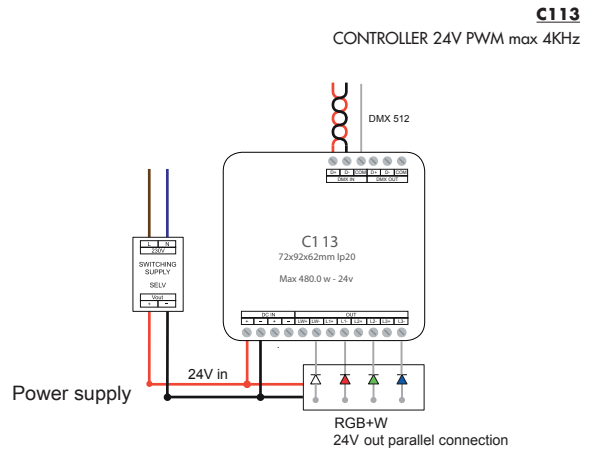

POWER SUPPLY

MOON 24V CORE RGB+W

RGB+W CONTROLLER

BLUETOOTH / PUSH

DMX

DALI

DRIVER

IN 220/240V - OUT 24V