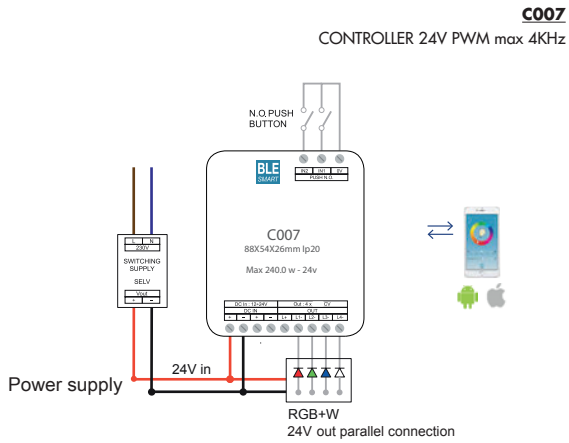

POWER SUPPLY

MOON 24V CORE RGB+W

RGB+W CONTROLLER

BLUETOOTH / PUSH