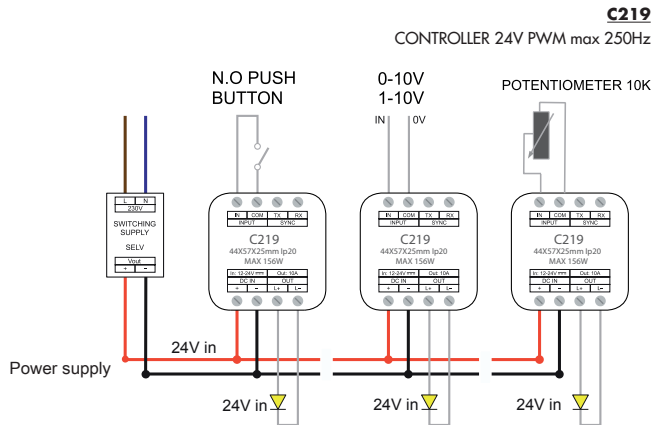

POWER SUPPLY

MOON MONOCHROMATIC WHITE

DIMMING CONTROLLER

0-10v / 1-10v / PUSH / POTENTIOMETER 10K