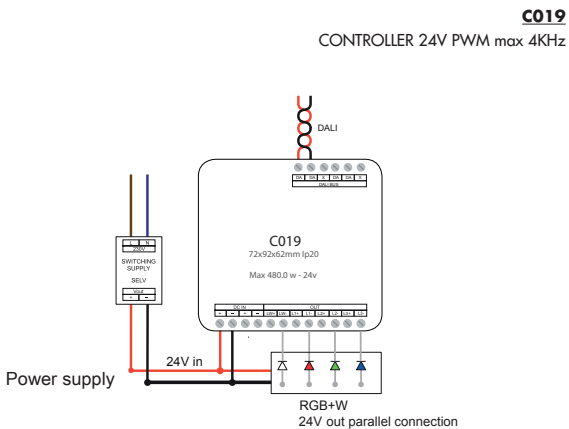

POWER SUPPLY

MOON 24V CORE RGB+W

RGB+W CONTROLLER

BLUETOOTH / PUSH

DMX

DALI

DRIVER

IN 220/240V - OUT 24V