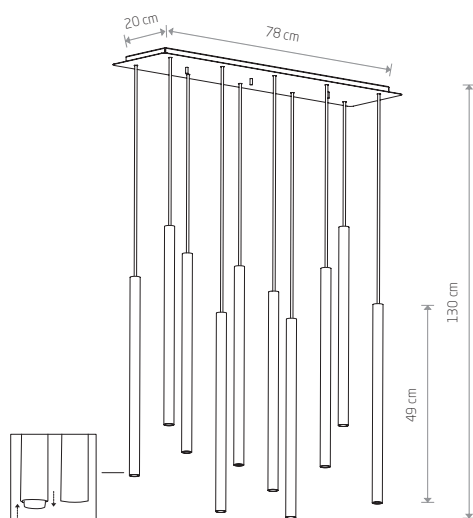

LASER 1000 7668

LASER 8308

LASER 490 8922

LASER 1000 7668

LASER 1000
 painted steel

- 7667 7xG9, max 10W only LED
- solid brass, painted steel
- 7668 7xG9, max 10W only LED

LASER 490
 painted steel

- 8922 8923 10xG9, max 10W only LED
- solid brass, painted steel
- 8924 10xG9, max 10W only LED

LASER 490
 painted steel

- 8918 8920 7xG9, max 10W only LED
- solid brass, painted steel
- 8921 7xG9, max 10W only LED

LASER 490 8920

LASER 750 8433

LASER 490

painting steel

8796 8797

1xG9, max 10W only LED

solid brass, painting steel

8798

1xG9, max 10W only LED

LASER 750

painting steel

8432 8433

1xG9, max 10W only LED

solid brass, painting steel

8431

1xG9, max 10W only LED

LASER 1000

painting steel

8435 8436

1xG9, max 10W only LED

solid brass, painting steel

8434