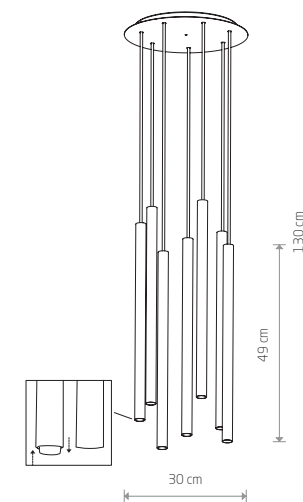

LASER 1000 7668

LASER 8308

LASER 490 8922

LASER 1000 7668

LASER 1000
 painted steel

- 7667 7xG9, max 10W only LED
- solid brass, painted steel
- 7668 7xG9, max 10W only LED

LASER 490
 painted steel

- 8922 8923 10xG9, max 10W only LED
- solid brass, painted steel
- 8924 10xG9, max 10W only LED

LASER 490
 painted steel

- 8918 8920 7xG9, max 10W only LED
- solid brass, painted steel
- 8921 7xG9, max 10W only LED

LASER 490 8920

LASER 750 8433

LASER 490

painting steel

8796 8797

1xG9, max 10W only LED

solid brass, painting steel

8798

1xG9, max 10W only LED

LASER 750

painting steel

8432 8433

1xG9, max 10W only LED

solid brass, painting steel