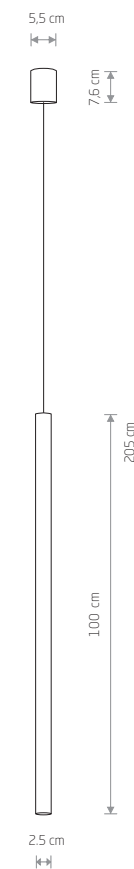

LASER 1000 7668

LASER 8308

LASER 490 8922

LASER 1000 7668

LASER 1000
 painted steel

- 7667 7xG9, max 10W only LED
- solid brass, painted steel
- 7668 7xG9, max 10W only LED

LASER 490
 painted steel

- 8922 8923 10xG9, max 10W only LED
- solid brass, painted steel
- 8924 10xG9, max 10W only LED

LASER 490
 painted steel

- 8918 8920 7xG9, max 10W only LED
- solid brass, painted steel
- 8921 7xG9, max 10W only LED

LASER 490 8920

LASER 750 8433

LASER 490

painting steel

8796 8797

1xG9, max 10W only LED

solid brass, painting steel

8798

1xG9, max 10W only LED

LASER 750

painting steel

8432 8433

1xG9, max 10W only LED

solid brass, painting steel

8431

1xG9, max 10W only LED

LASER 1000

painting steel

8435 8436

1xG9, max 10W only LED

solid brass, painting steel

8434