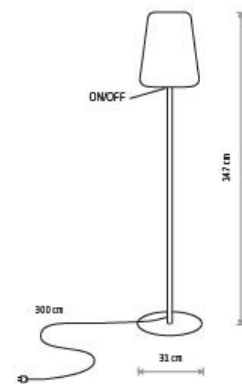

PATIO 10105

PATIO 10105

PATIO

painted steel, plastic LLDPE

■ 10105

⚡ 1xE27, max. 25W only LED

IP44