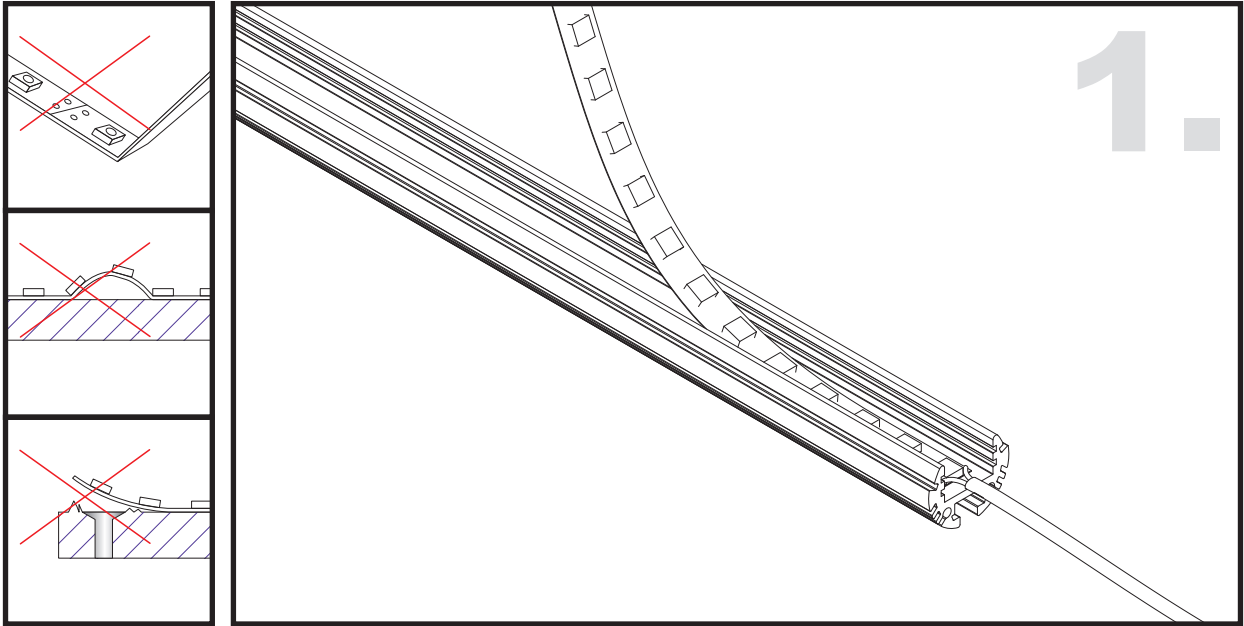

## Aluminium LED Profile R24

	Name	Code	Material	Color	Other
1	Aluminum Profile	R24	Aluminum	Silver / White / Black / RAL color	
2	LED strip	-	-	-	MAX. 19.2 W/m
4	Endcap (with hole)	R24-Cap-H	Plastic	Silver / Black	-
5	Endcap (without hole)	R24-Cap	Plastic	Silver / Black	-
6	Suspension Kits	Sus.KitsA	Stainless Steel	ecru	-
7	Adjustable Clip	AP1-Clip-A	Stainless Steel	ecru	-

# ADJUSTABLE CLIP INSTALLING INSTRUCTIONS