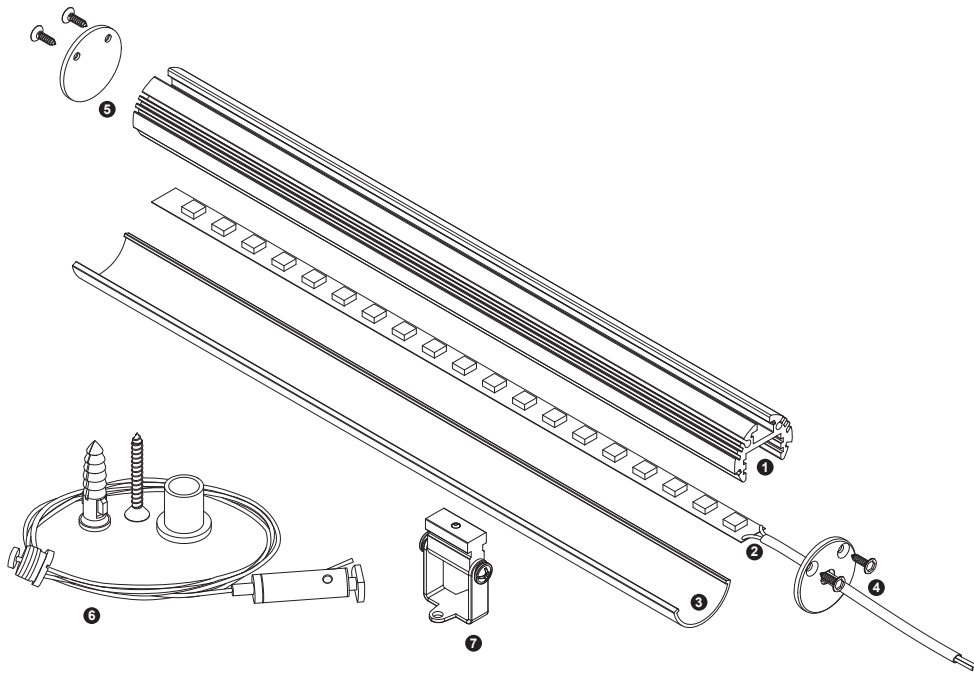

Unit:mm

## Aluminium LED Profile R24

	Name	Code	Material	Color	Other
1	Aluminum Profile	R24	Aluminum	Silver / White / Black / RAL color	
2	LED strip	-	-	-	MAX. 19.2 W/m
4	Endcap (with hole)	R24-Cap-H	Plastic	Silver / Black	-
5	Endcap (without hole)	R24-Cap	Plastic	Silver / Black	-
6	Suspension Kits	Sus.KitsA	Stainless Steel	ecru	-
7	Adjustable Clip	AP1-Clip-A	Stainless Steel	ecru	-

# ADJUSTABLE CLIP INSTALLING INSTRUCTIONS