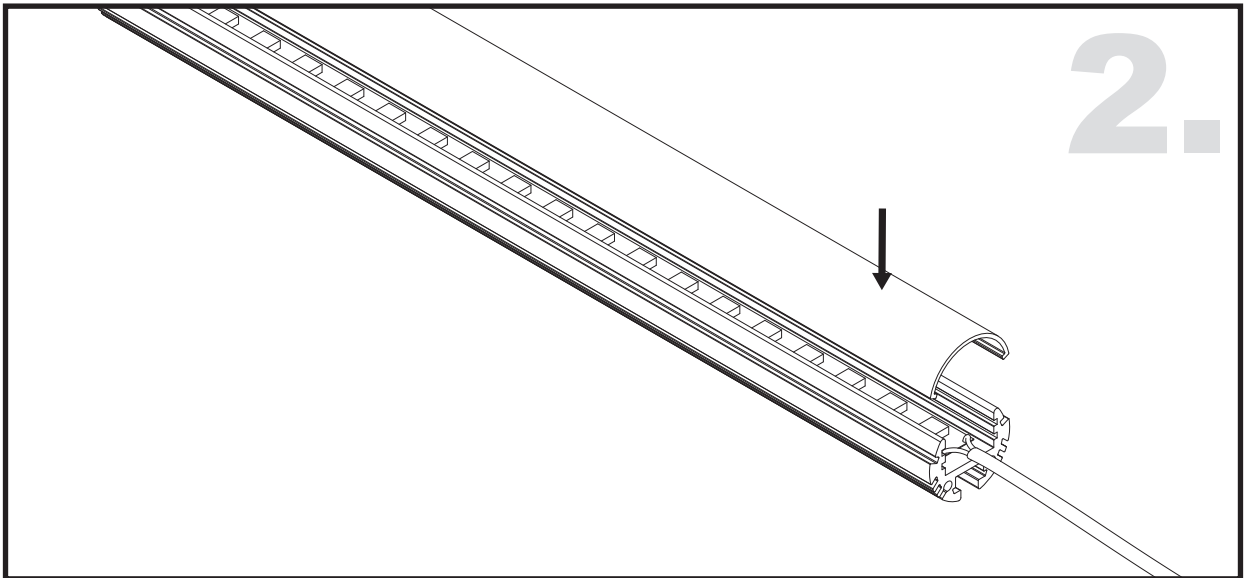

## Aluminium LED Profile R24

	Name	Code	Material	Color	Other
1	Aluminum Profile	R24	Aluminum	Silver / White / Black / RAL color	
2	LED strip	-	-	-	MAX. 19.2 W/m
4	Endcap (with hole)	R24-Cap-H	Plastic	Silver / Black	-
5	Endcap (without hole)	R24-Cap	Plastic	Silver / Black	-
6	Suspension Kits	Sus.KitsA	Stainless Steel	ecru	-
7	Adjustable Clip	AP1-Clip-A	Stainless Steel	ecru	-

# ADJUSTABLE CLIP INSTALLING INSTRUCTIONS