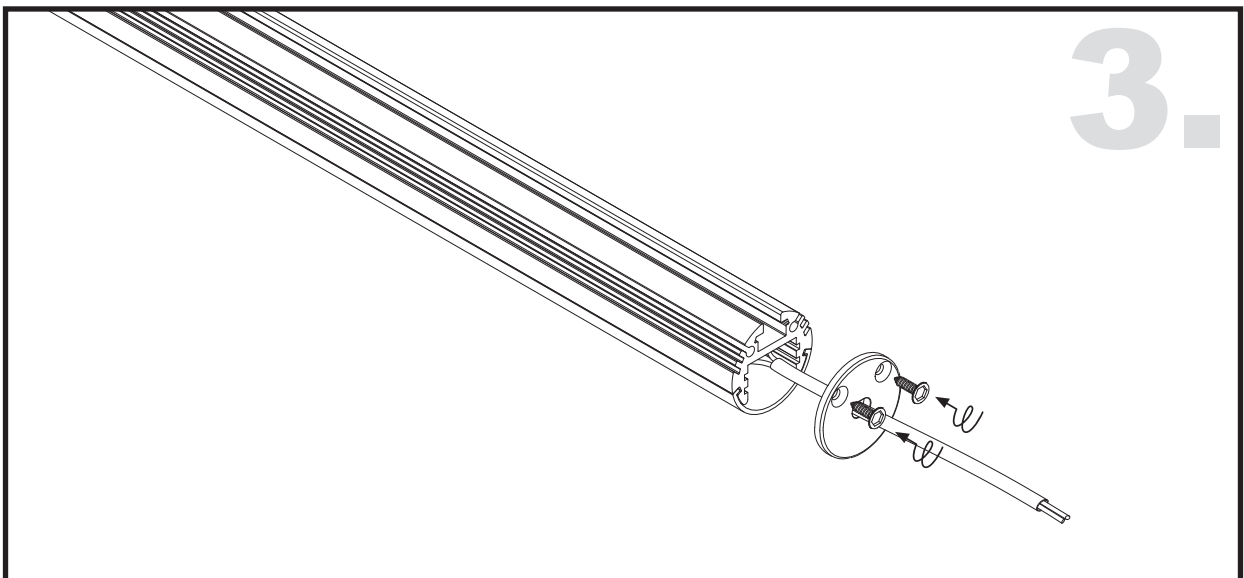

## Aluminium LED Profile R24

	Name	Code	Material	Color	Other
1	Aluminum Profile	R24	Aluminum	Silver / White / Black / RAL color	
2	LED strip	-	-	-	MAX. 19.2 W/m
4	Endcap (with hole)	R24-Cap-H	Plastic	Silver / Black	-
5	Endcap (without hole)	R24-Cap	Plastic	Silver / Black	-
6	Suspension Kits	Sus.KitsA	Stainless Steel	ecru	-
7	Adjustable Clip	AP1-Clip-A	Stainless Steel	ecru	-

# ADJUSTABLE CLIP INSTALLING INSTRUCTIONS