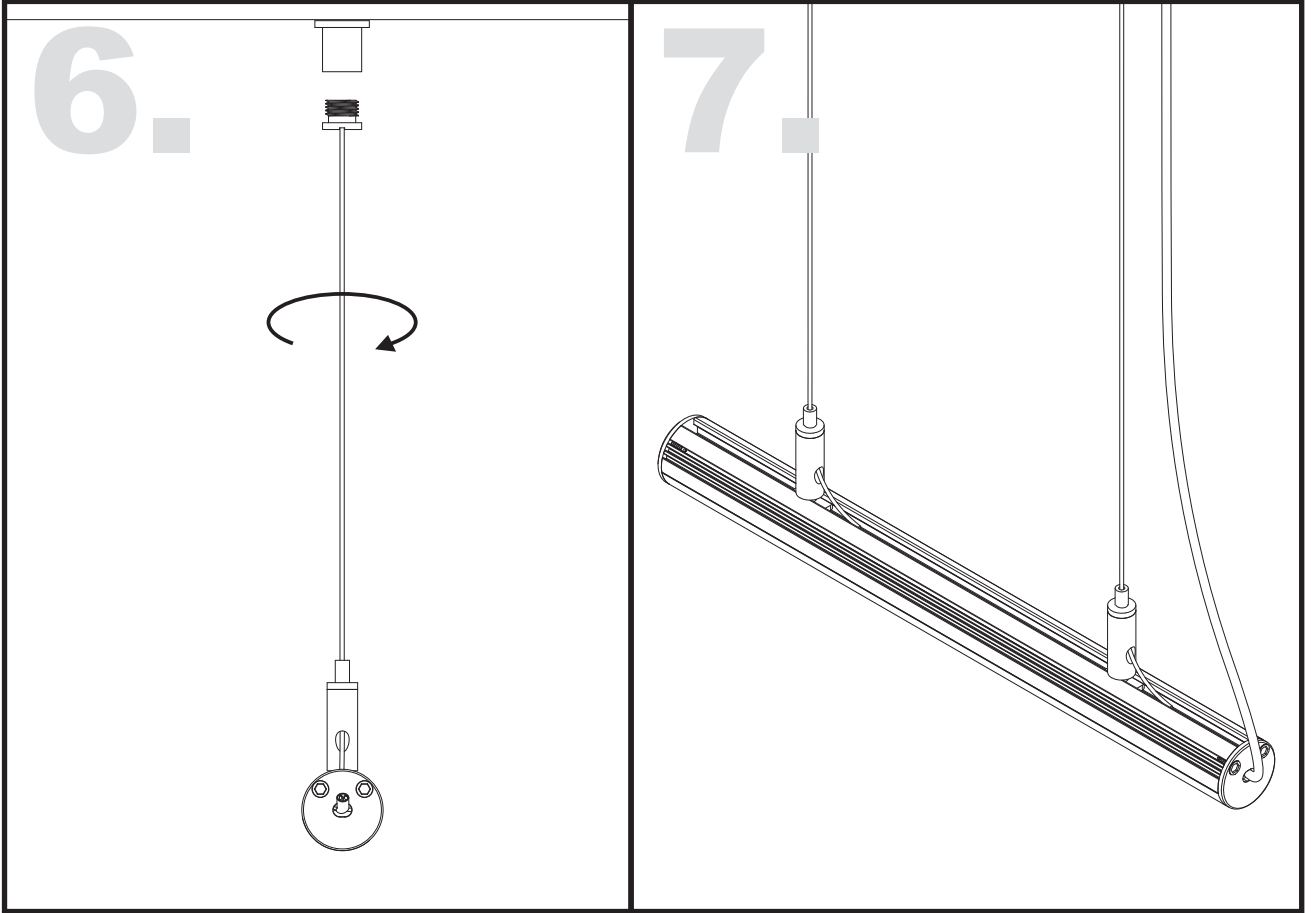

SUSPENDED INSTALLING INSTRUCTIONS

6.