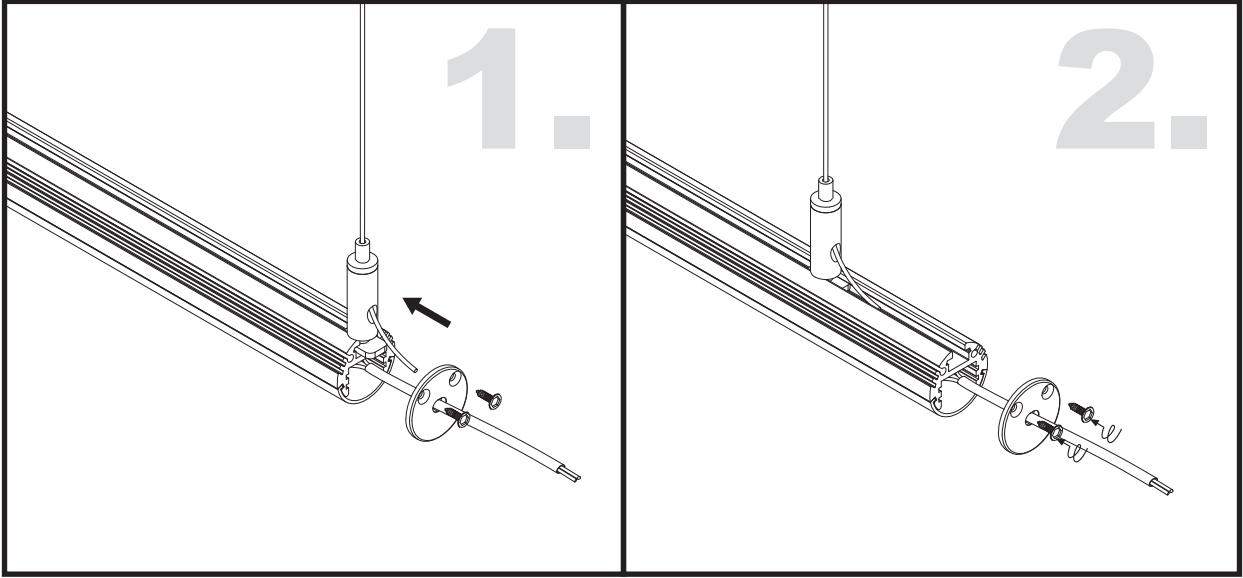

SUSPENDED INSTALLING INSTRUCTIONS