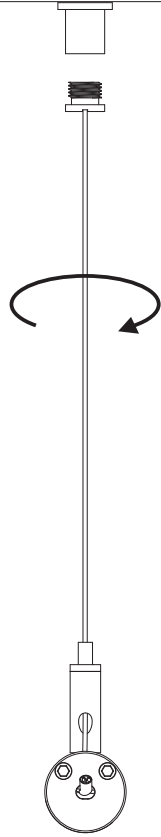

SUSPENDED INSTALLING INSTRUCTIONS

6.

7.