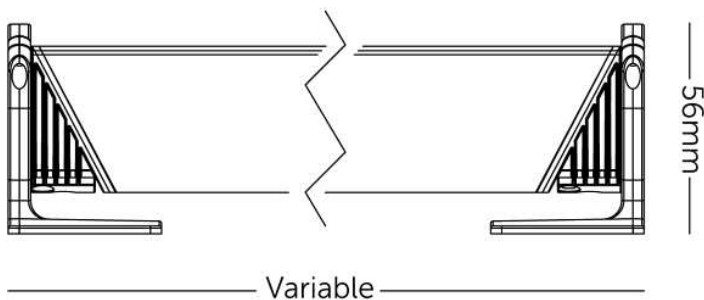

RESIST

Small size Linear fixture with over 5000 Lumens per Meter and full customization

RESIST is only 45mm wide (including brackets), 52mm high and designed to fit even the narrowest of niches. The main body of the **RESIST** is made out of high quality aluminum profile together with a uniquely designed polycarbonate housing and customized silicon seal for best performance and durability. The uniquely designed body, together with custom designed adjustable brackets, enables the **RESIST** to be adjusted by 270 degrees (135 degrees to each side) making it very flexible for both the designer and the installer.

ENVIRONMENTAL

IP Rating	IP 67
Working Temp.	-18°C ~ 40°C / 0°F ~ 104°F
Storage Temp.	-18°C ~ 60°C / 0°F ~ 140°F

PHYSICAL

Size	Variable * H56mm * W45mm
Housing	Anodize Aluminum UV stabilized V0 optical grade

FIXTURE LENGTH

Fixture Length	2/4CH	3/4CH	3CH	4CH	3/6CH
176mm	2	3	⊗	4	⊗
342mm	4	6	⊗	8	⊗
507mm	6	9	12	12	6
673mm	8	12	⊗	16	⊗
834mm	10	15	⊗	20	⊗
1004mm	12	18	24	24	12
1170mm	14	21	⊗	28	⊗
1325mm	16	24	⊗	32	⊗
1501mm	18	⊗	36	36	18