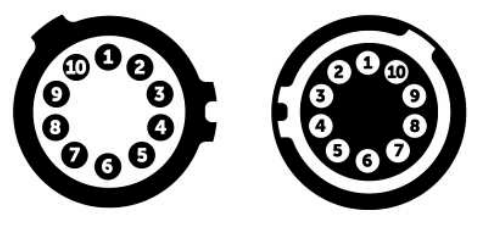

..... Number of LEDs

BRACKETS

Wall Spacing Bracket

PINOUT

Pin	Polarity	Color
2	CH 1 +	Black
3	CH 1 -	White
1	CH 2 +	Red
6	CH 2 -	Blue
7	CH 3 +	Yellow
4	CH 3 -	Green
8	CH 4 +	Orange
10	CH 4 -	Purple
9	NTC	Grey
5	NTC	Brown

Male Side

Female Side