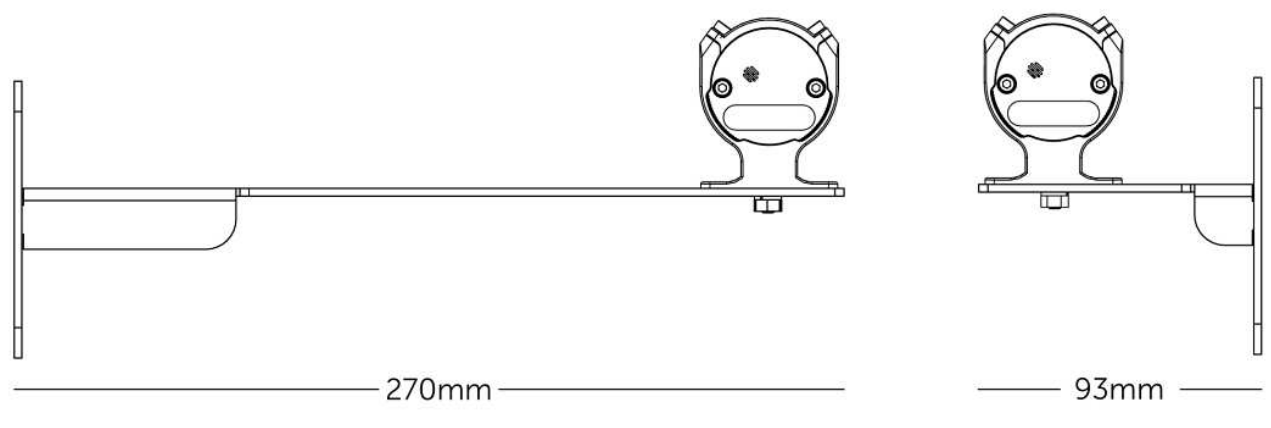

FIXTURE LENGTH

Fixture Length	2/4CH	3/4CH	3CH	4CH	3/6CH
176mm	2	3	⊗	4	⊗
342mm	4	6	⊗	8	⊗
507mm	6	9	12	12	6
673mm	8	12	⊗	16	⊗
834mm	10	15	⊗	20	⊗
1004mm	12	18	24	24	12
1170mm	14	21	⊗	28	⊗
1325mm	16	24	⊗	32	⊗
1501mm	18	⊗	36	36	18

..... Number of LEDs .....

BRACKETS

Wall Spacing Bracket

PINOUT

Pin	Polarity	Color
2	CH 1 +	Black
3	CH 1 -	White
1	CH 2 +	Red
6	CH 2 -	Blue
7	CH 3 +	Yellow
4	CH 3 -	Green
8	CH 4 +	Orange
10	CH 4 -	Purple
9	NTC	Grey
5	NTC	Brown