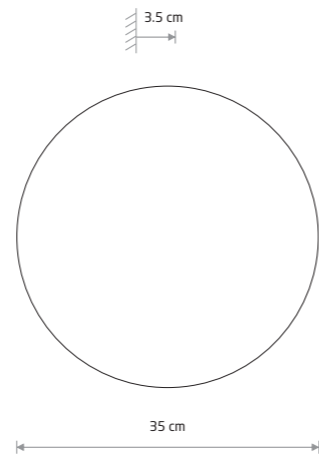

RING WOOD LED L
plywood, painted steel

10282