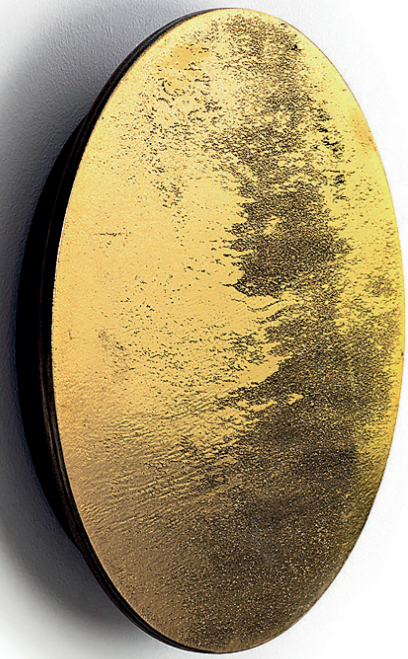

RING WOOD LED M
10281