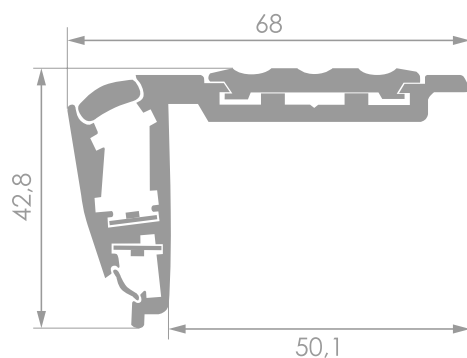

# STREAMLINE DUO

A brand new patented universal aluminium step profile with anti-slip insert and dual LED illumination. This profile has no visible screw holes. The end caps of the profile are adjustable. This unique function is extremely useful when steps were wrongly measured and/or their length differs. Often the ability to extend profile by the 3cm is the only way to finish project on time and without additional costs.

## Technical data

Material	aluminium
Profile colour	black, silver
Profile variant	- with row marker - without row marker
LedFLEX lighting	- 30 LED/m - 60 LED/m - 120 LED/m
Colours	- transparent - opal - blue - red - orange - any colour from RAL palette - RGB
Input voltage	12V or 24V
Power	4,8 W/m; 7,2 W/m; 9,6 W/m
Control	DALI, KNX, DMX, Smartphone

## Dimensions [mm]