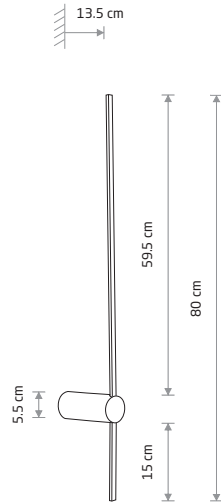

SABER LED L 10314

SABER LED M

■ painted aluminum, plastic PC

■ 10312 3000K ■ 10853 4000K

SABER LED L

■ painted aluminum, plastic PC

■ 10314 3000K ■ 10854 4000K

Item No.	Power	Colour temp.	Luminous flux	Beam angle	Colour Rendering Index (CRI)	Input	Safety type	Power factor	Ingress protection	Lifetime
10312	11W LED	3000K	380 lm	100°	>90	~220-230 V, 50/60 Hz	⊕	>0.5	IP20	30000h
10853	11W LED	4000K	410 lm	100°	>90	~220-230 V, 50/60 Hz	⊕	>0.5	IP20	30000h
10314	16W LED	3000K	540 lm	100°	>90	~220-230 V, 50/60 Hz	⊕	>0.5	IP20	30000h
10854	16W LED	4000K	570 lm	100°	>90	~220-230 V, 50/60 Hz	⊕	>0.5	IP20	30000h

■ BLACK P013 RAL 9005