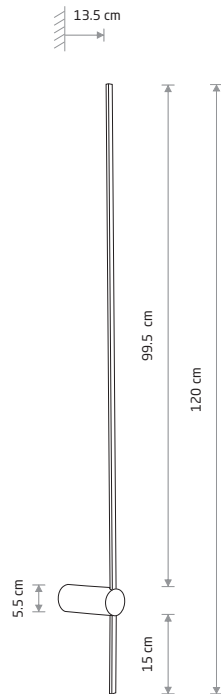

SABER LED L 10314

SABER LED M

■ painted aluminum, plastic PC

■ 10312 3000K ■ 10853 4000K

SABER LED L

■ painted aluminum, plastic PC

■ 10314 3000K ■ 10854 4000K

Item No.	Power	Colour temp.	Luminous flux	Beam angle	Colour Rendering Index (CRI)	Input	Safety type	Power factor	Ingress protection	Lifetime
10312	11W LED	3000K	380 lm	100°	>90	~220-230 V, 50/60 Hz	⊕	>0.5	IP20	30000h
10853	11W LED	4000K	410 lm	100°	>90	~220-230 V, 50/60 Hz	⊕	>0.5	IP20	30000h
10314	16W LED	3000K	540 lm	100°	>90	~220-230 V, 50/60 Hz	⊕	>0.5	IP20	30000h
10854	16W LED	4000K	570 lm	100°	>90	~220-230 V, 50/60 Hz	⊕	>0.5	IP20	30000h

■ BLACK P013 RAL 9005