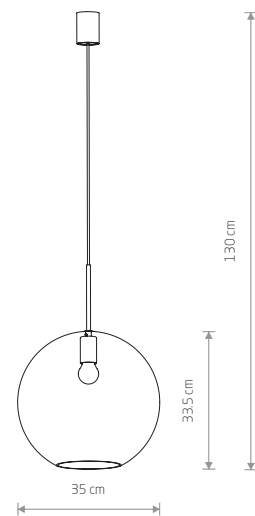

SPHERE S
glass, painted steel

- 7847
- 1xG9, max 10W

SPHERE
glass, painted steel

- 7788
- 3xE27, max 40W

SPHERE M
glass, painted steel

- 7848
- 1xE27, max 40W

SPHERE L
glass, painted steel

- 7850
- 1xE27, max 40W

SPHERE XL
glass, painted steel

- 7846
- 1xE27, max 40W