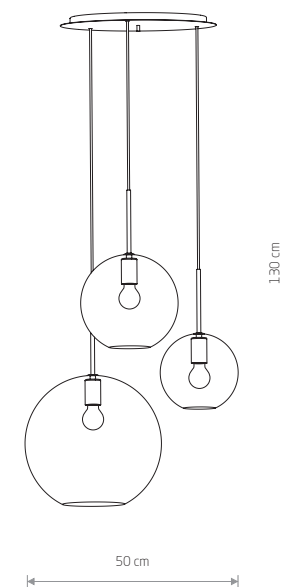

SPHERE S
glass, painted steel

- 7847
- 1xG9, max 10W

SPHERE
glass, painted steel

- 7788
- 3xE27, max 40W

SPHERE M
glass, painted steel

- 7848
- 1xE27, max 40W

SPHERE L
glass, painted steel

- 7850
- 1xE27, max 40W

SPHERE XL
glass, painted steel

- 7846
- 1xE27, max 40W