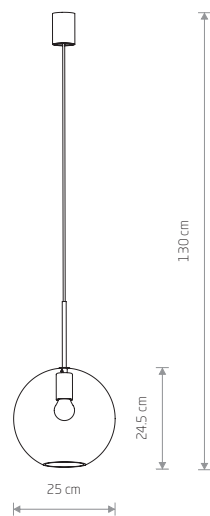

SPHERE S
glass, painted steel

- 7847
- 1xG9, max 10W

SPHERE
glass, painted steel

- 7788
- 3xE27, max 40W

SPHERE M
glass, painted steel

- 7848
- 1xE27, max 40W

SPHERE L
glass, painted steel

- 7850
- 1xE27, max 40W

SPHERE XL
glass, painted steel

- 7846
- 1xE27, max 40W