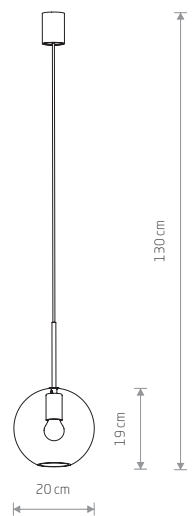

SPHERE S
glass, painted steel

- 7847
- 1xG9, max 10W

SPHERE
glass, painted steel

- 7788
- 3xE27, max 40W

SPHERE M
glass, painted steel

- 7848
- 1xE27, max 40W

SPHERE L
glass, painted steel

- 7850
- 1xE27, max 40W

SPHERE XL
glass, painted steel

- 7846
- 1xE27, max 40W