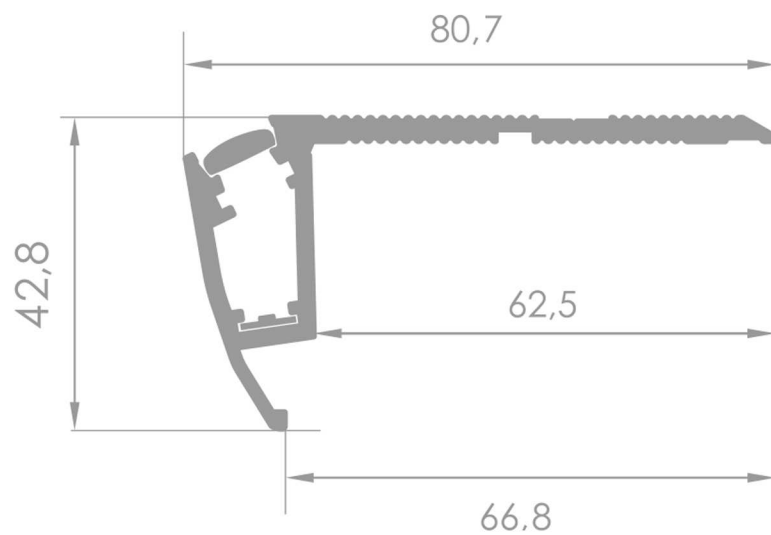

STAIR PROFILE

STEPLINE

Dimensions [mm]

Montage