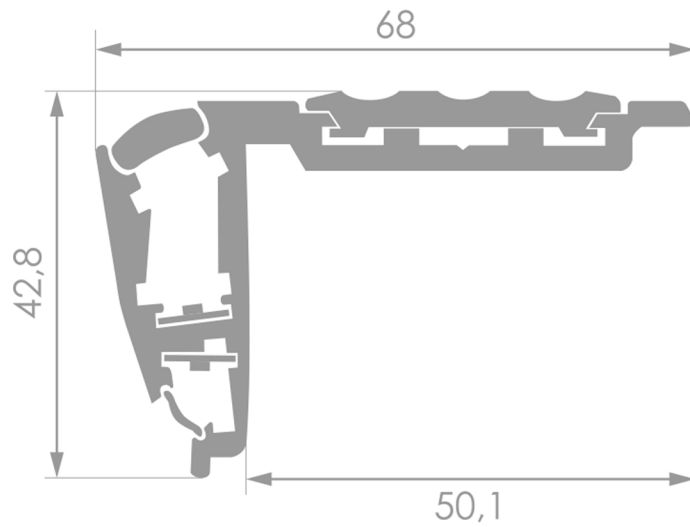

STAIR PROFILE

STREAMLINE DUO

Dimensions [mm]

Montage