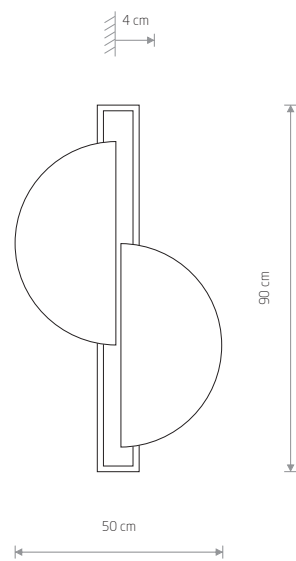

SUNRISE LED 7652

SUNRISE LED
plywood, painted steel

7652

Item No.	Power	Colour temp.	Luminous flux	Beam angle	Colour Rendering Index (CRI)	Input	Safety type	Ingress protection	Lifetime
7652	12W LED	3000K	520 lm	150°	80	220-230 V, 50/60 Hz	⊕	IP20	50000h