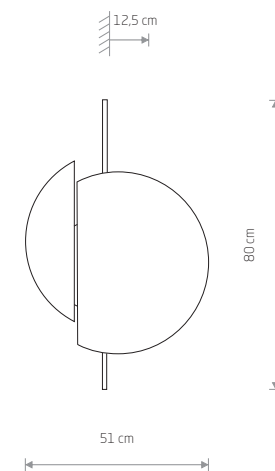

SUNSET C
plywood, painted steel

7654

2xGX53, max 8W