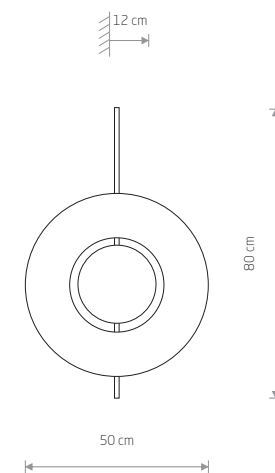

SUNRISE LED 7652

SUNRISE LED
plywood, painted steel

7652

Item No.	Power	Colour temp.	Luminous flux	Beam angle	Colour Rendering Index (CRI)	Input	Safety type	Ingress protection	Lifetime
7652	12W LED	3000K	520 lm	150°	80	220-230 V, 50/60 Hz	⊕	IP20	50000h

DARK WOOD BLACK P013 RAL 9005

SUNSET C
plywood, painted steel

7654

2xGX53, max 8W

SUNSET B
plywood, painted steel

7655

2xGX53, max 8W

SUNSET A
plywood, painted steel