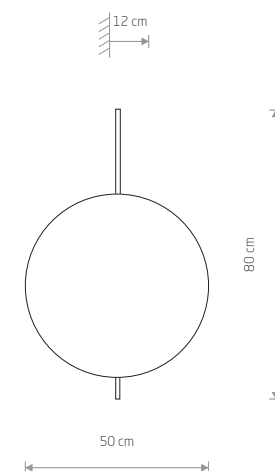

SUNSET B
plywood, painted steel

7655

2xGX53, max 8W