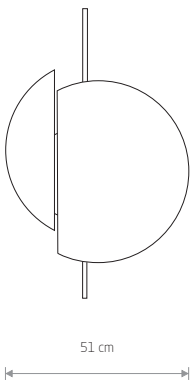

12,5 cm

80 cm

51 cm

## SUNSET C

plywood, painted steel

7654

2xGX53, max 8W

12 cm

80 cm

50 cm

## SUNSET B

plywood, painted steel

7655

2xGX53, max 8W

12 cm

80 cm

50 cm

## SUNSET A

plywood, painted steel

7653

2xGX53, max 8W