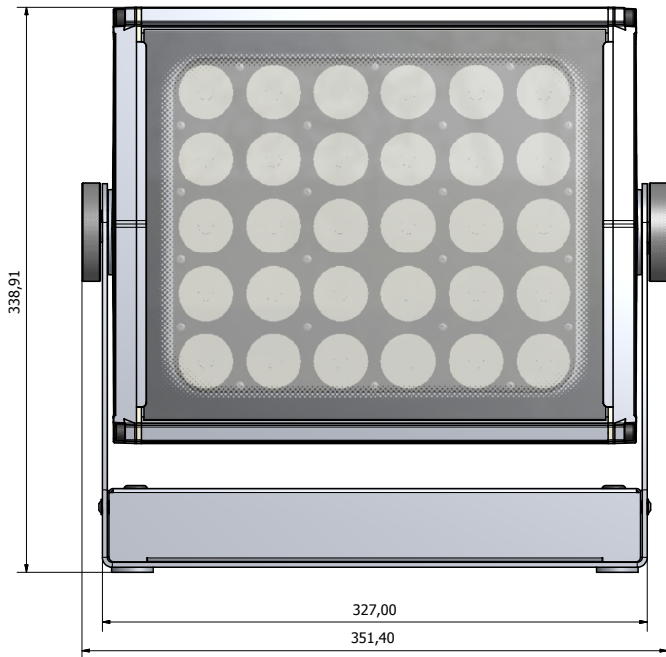

Studio Due

emotion and creativity in light

PHYSICAL

© Copyright 2014 Studio Due light srl
Strada Poggino, 100
01100 Viterbo (Italy)
tel. +39.0761.352520 (4 lines)
fax +39.0761.352653
C.F. e P. IVA 05793121004