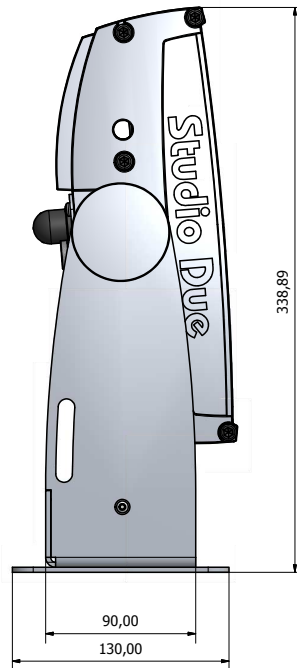

Studio Due

emotion and creativity in light

PHYSICAL

© Copyright 2014 Studio Due light srl
Strada Poggino, 100
01100 Viterbo (Italy)
tel. +39.0761.352520 (4 lines)
fax +39.0761.352653
C.F. e P. IVA 05793121004