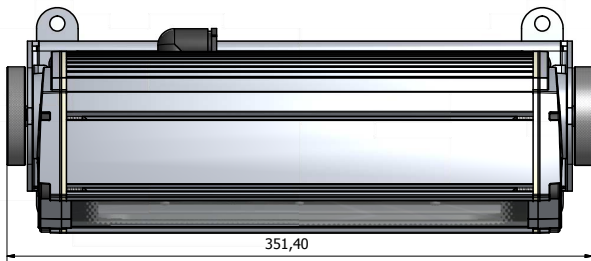

Studio Due

emotion and creativity in light

PHYSICAL

© Copyright 2014 Studio Due light srl
Strada Poggino, 100
01100 Viterbo (Italy)
tel. +39.0761.352520 (4 lines)
fax +39.0761.352653
C.F. e P. IVA 05793121004