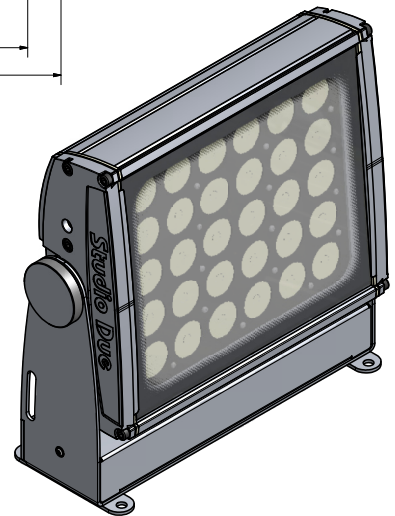

Studio Due

emotion and creativity in light

PHYSICAL

© Copyright 2014 Studio Due light srl
Strada Poggino, 100
01100 Viterbo (Italy)
tel. +39.0761.352520 (4 lines)
fax +39.0761.352653
C.F. e P. IVA 05793121004