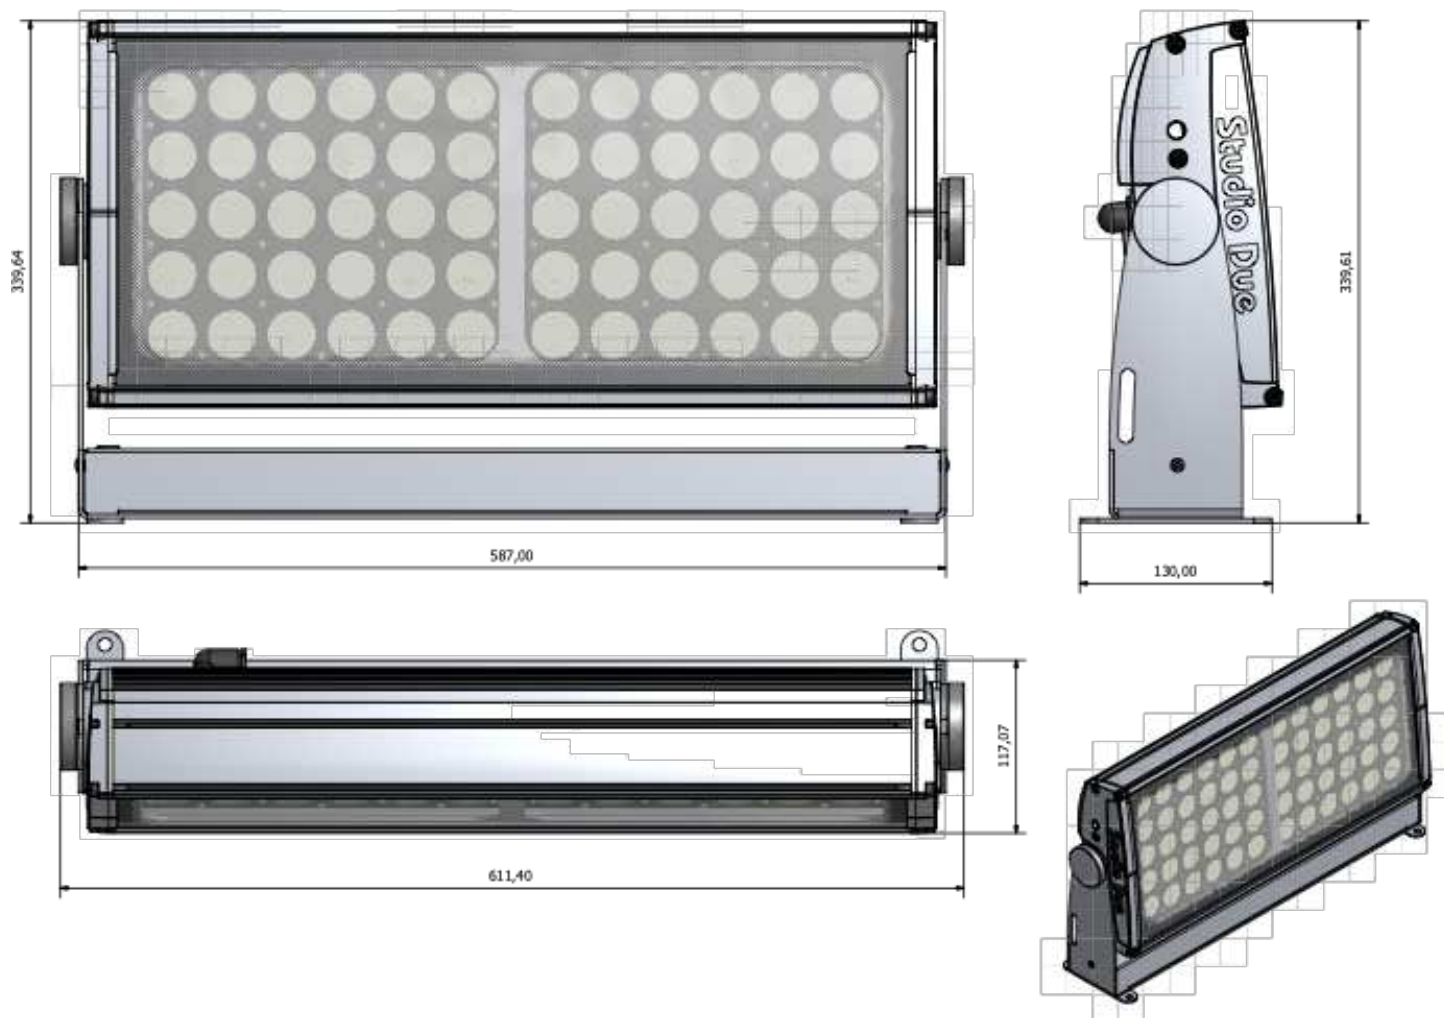

Studio Due

emotion and creativity in light

PHYSICAL

© Copyright 2014 Studio Due light srl
Strada Poggino, 100
01100 Viterbo (Italy)
tel. +39.0761.352520 (4 lines)
fax +39.0761.352653
C.F. e P. IVA 05793121004

Specifications are subject to change without notice. Trademarks are the property of Studio Due Light Srl
www.studiodue.com