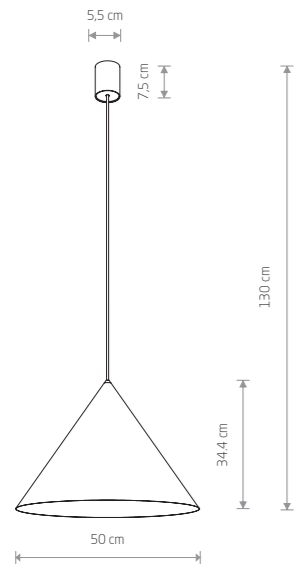

ZENITH L 8005

ZENITH M 8003

ZENITH S 7997

ZENITH L
painted steel, solid brass

- 8005
- 8006
- 8007

1xGU10, max 35W

ZENITH M
painted steel, solid brass

- 8001
- 8002
- 8003

1xGU10, max 35W

ZENITH S
painted steel, solid brass

- 7996
- 7997
- 7998

1xGU10, max 35W

- BLACK P013 RAL 9005
- WHITE P004 RAL 9003
- GREEN P024
- BRASS

ZENITH M 8001