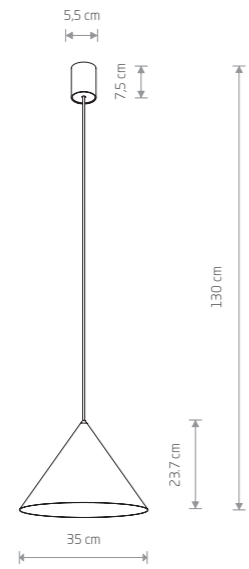

ZENITH L 8005

ZENITH M 8003

ZENITH S 7997

ZENITH L
painted steel, solid brass

- 8005
- 8006
- 8007

1xGU10, max 35W

ZENITH M
painted steel, solid brass

- 8001
- 8002
- 8003

1xGU10, max 35W

ZENITH S
painted steel, solid brass

- 7996
- 7997
- 7998

1xGU10, max 35W

- BLACK P013 RAL 9005
- WHITE P004 RAL 9003
- GREEN P024
- BRASS

ZENITH M 8001