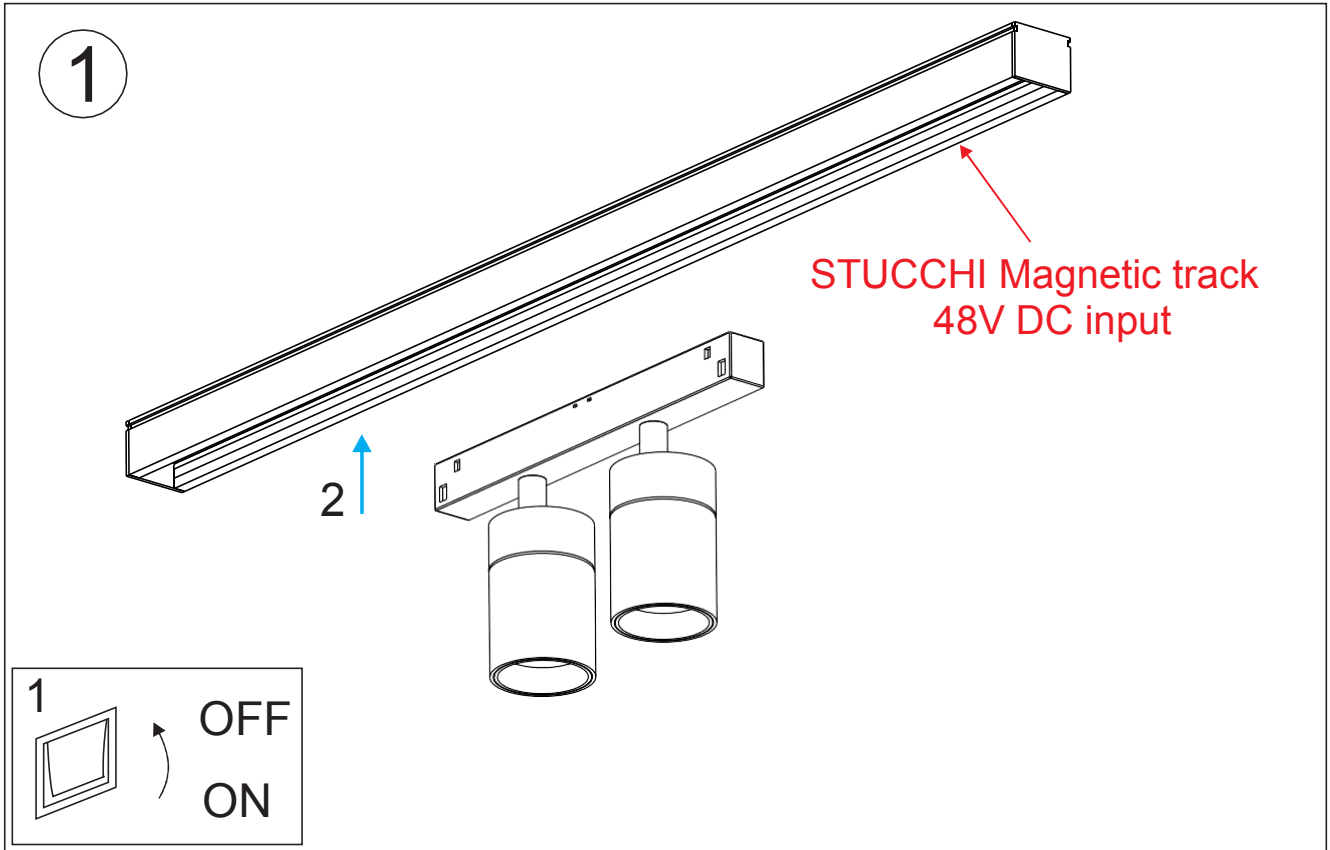

ALT35/ALT45/ALT55 Tracklight Installation Instructions (Magnetic track)

Adaptor installation diagram

ALT35/ALT45 Tracklight Installation Instructions (Magnetic track)

Adaptor installation diagram

ALT35/ALT45/ALT55 /ALT70 Tracklight Installation Instructions (DC48V)