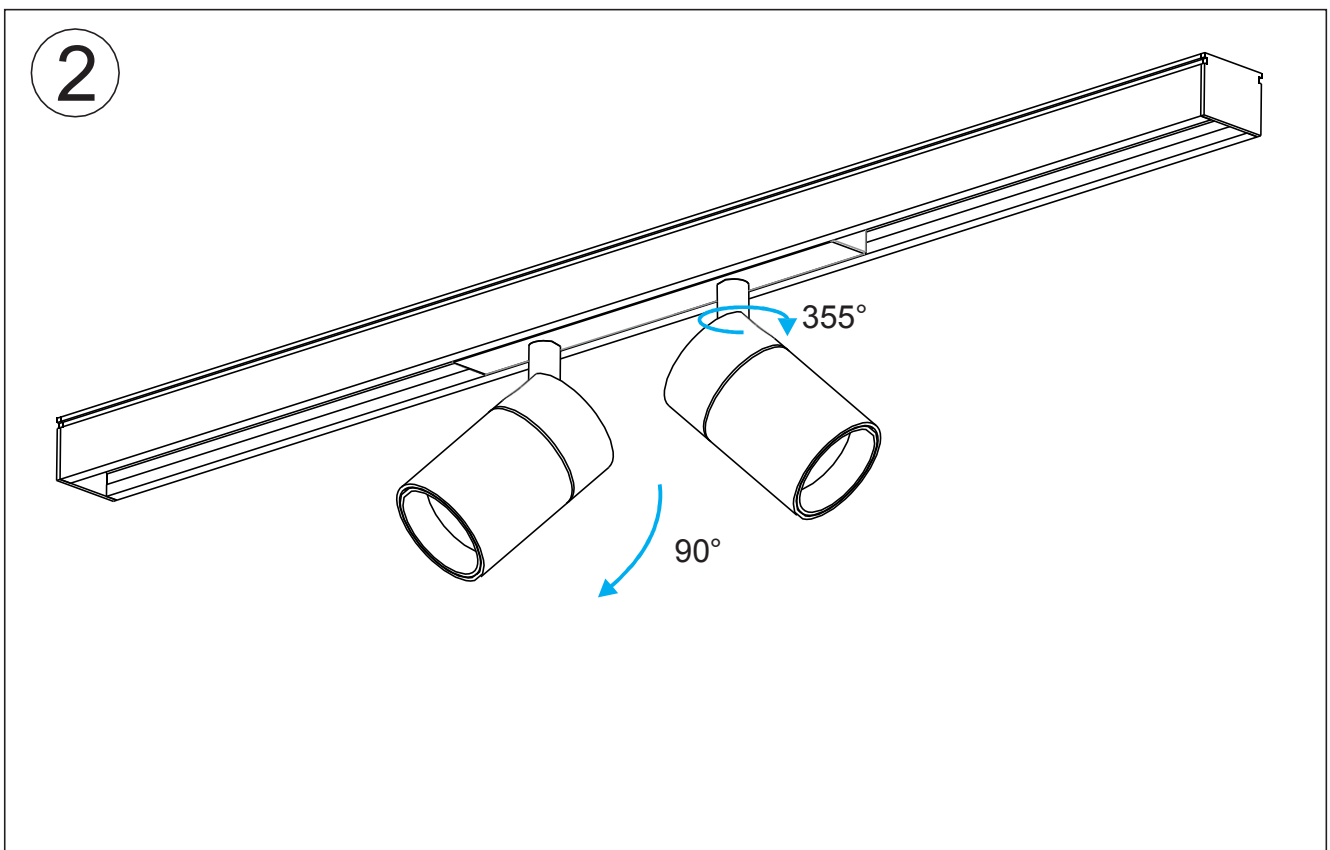

ALT35/ALT45/ALT55 Tracklight Installation Instructions (Magnetic track)

Adaptor installation diagram

ALT35/ALT45 Tracklight Installation Instructions (Magnetic track)

Adaptor installation diagram

ALT35/ALT45/ALT55 /ALT70 Tracklight Installation Instructions (DC48V)