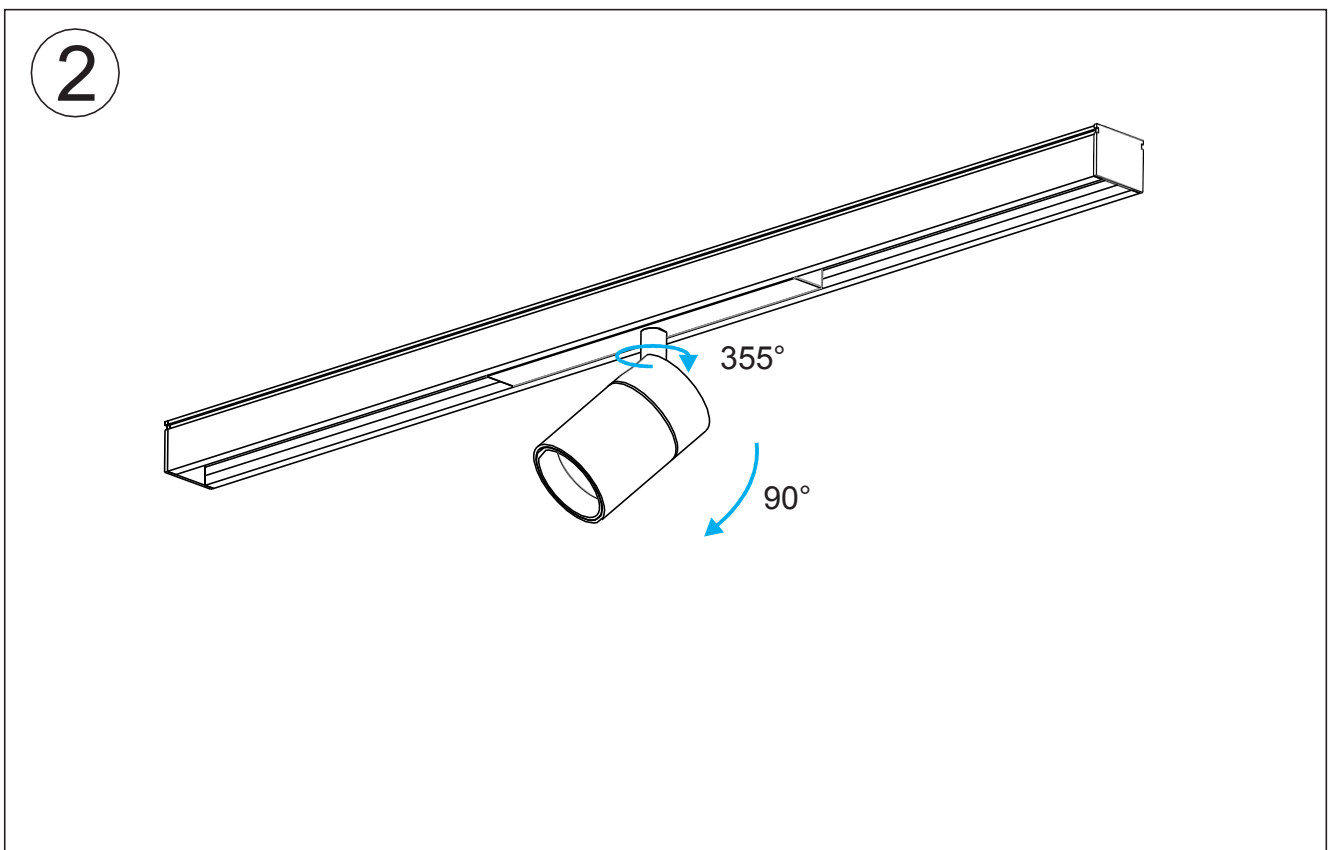

ALT35/ALT45/ALT55 Tracklight Installation Instructions (Magnetic track)

Adaptor installation diagram

ALT35/ALT45 Tracklight Installation Instructions (Magnetic track)

Adaptor installation diagram

ALT35/ALT45/ALT55 /ALT70 Tracklight Installation Instructions (DC48V)