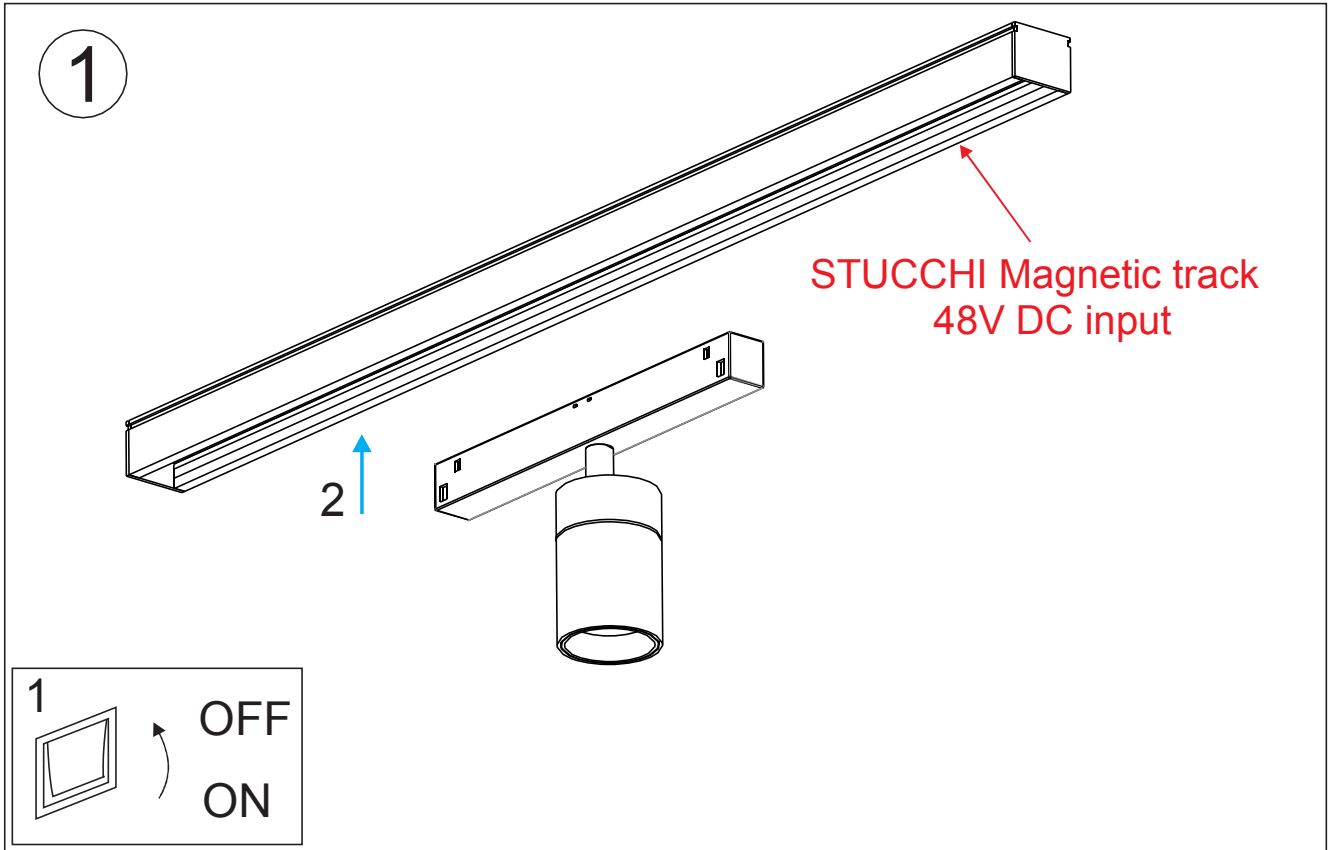

ALT35/ALT45/ALT55 Tracklight Installation Instructions (Magnetic track)

Adaptor installation diagram

ALT35/ALT45 Tracklight Installation Instructions (Magnetic track)

Adaptor installation diagram

ALT35/ALT45/ALT55 /ALT70 Tracklight Installation Instructions (DC48V)