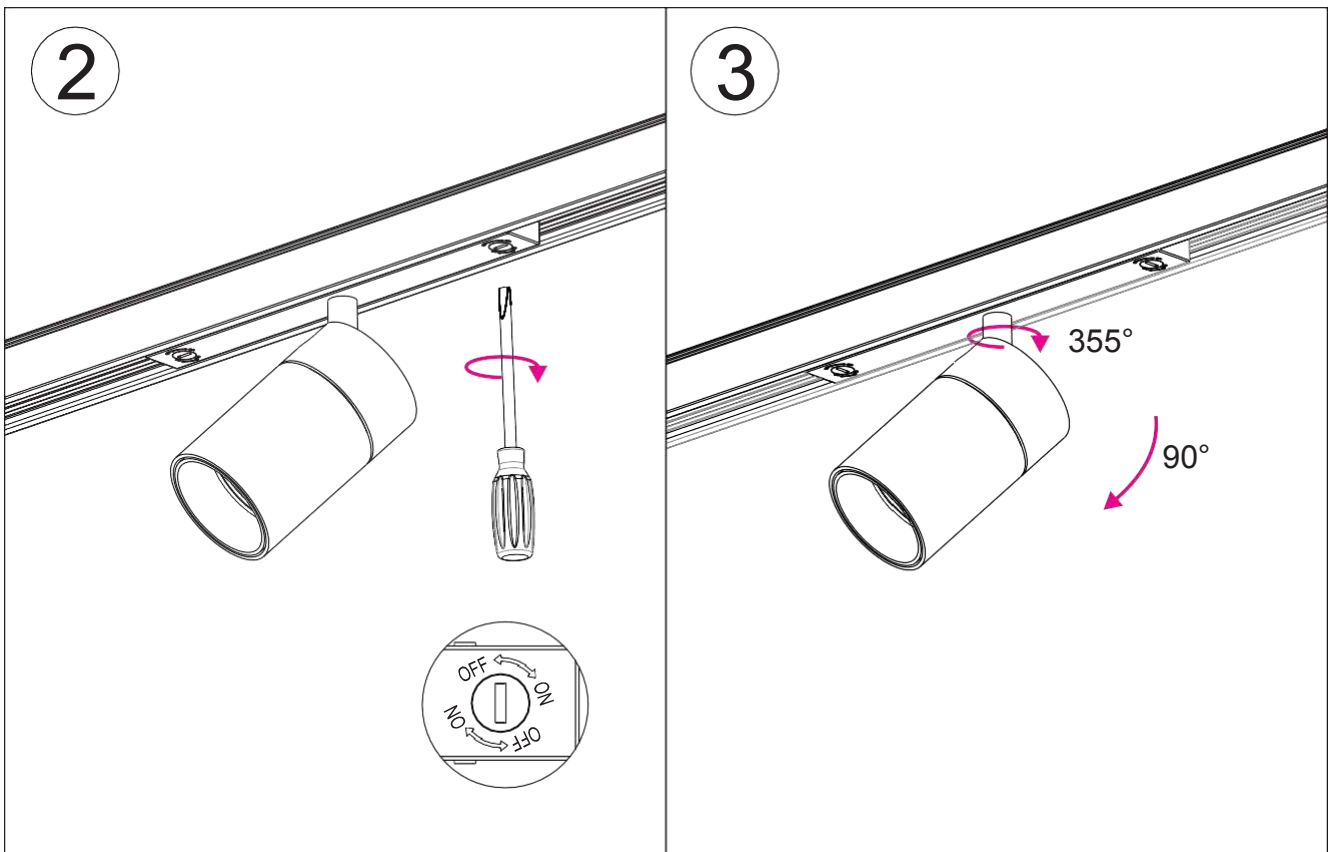

ALT35/ALT45/ALT55 /ALT70 Tracklight Installation Instructions (DC48V)

Adaptor installation diagram