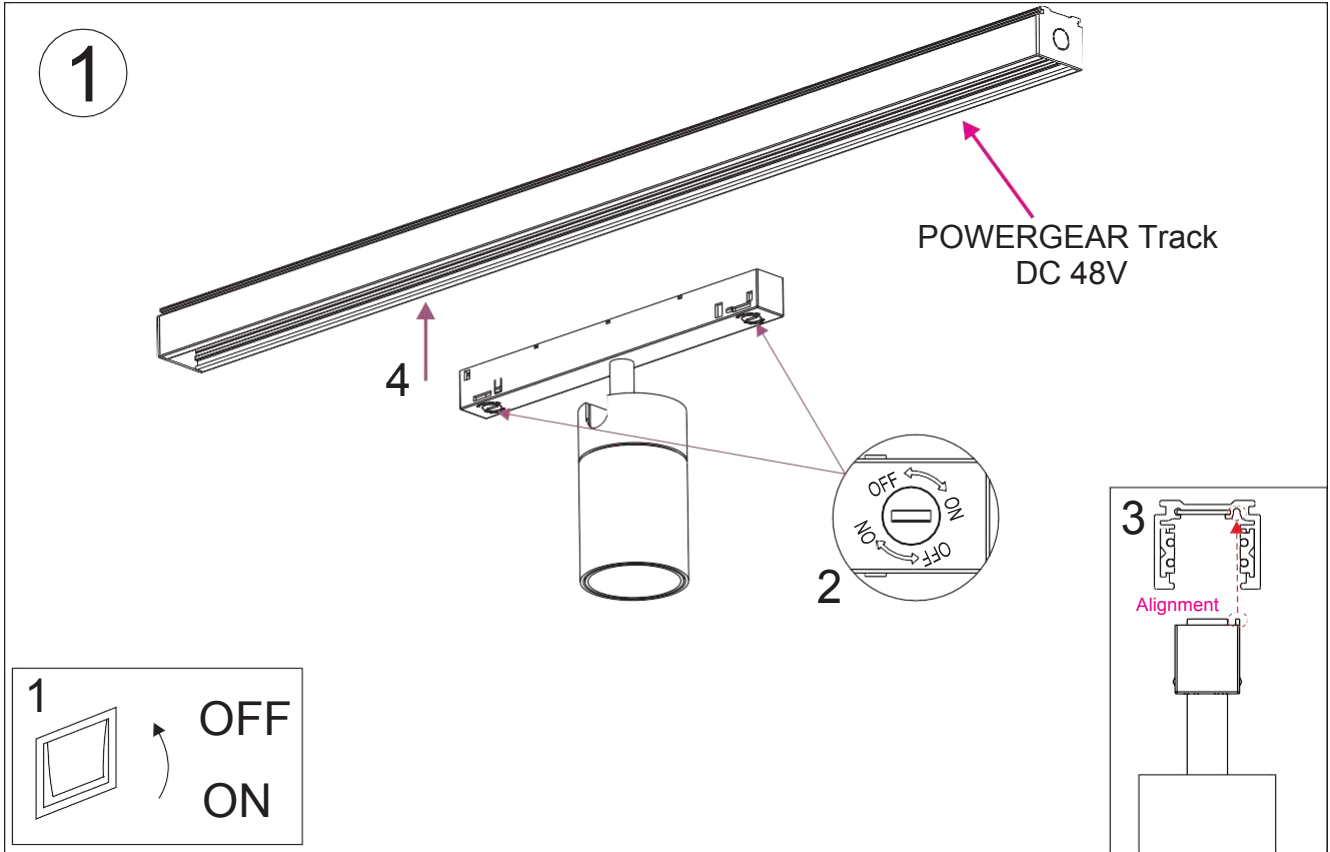

ALT35/ALT45/ALT55 /ALT70 Tracklight Installation Instructions (DC48V)

Adaptor installation diagram