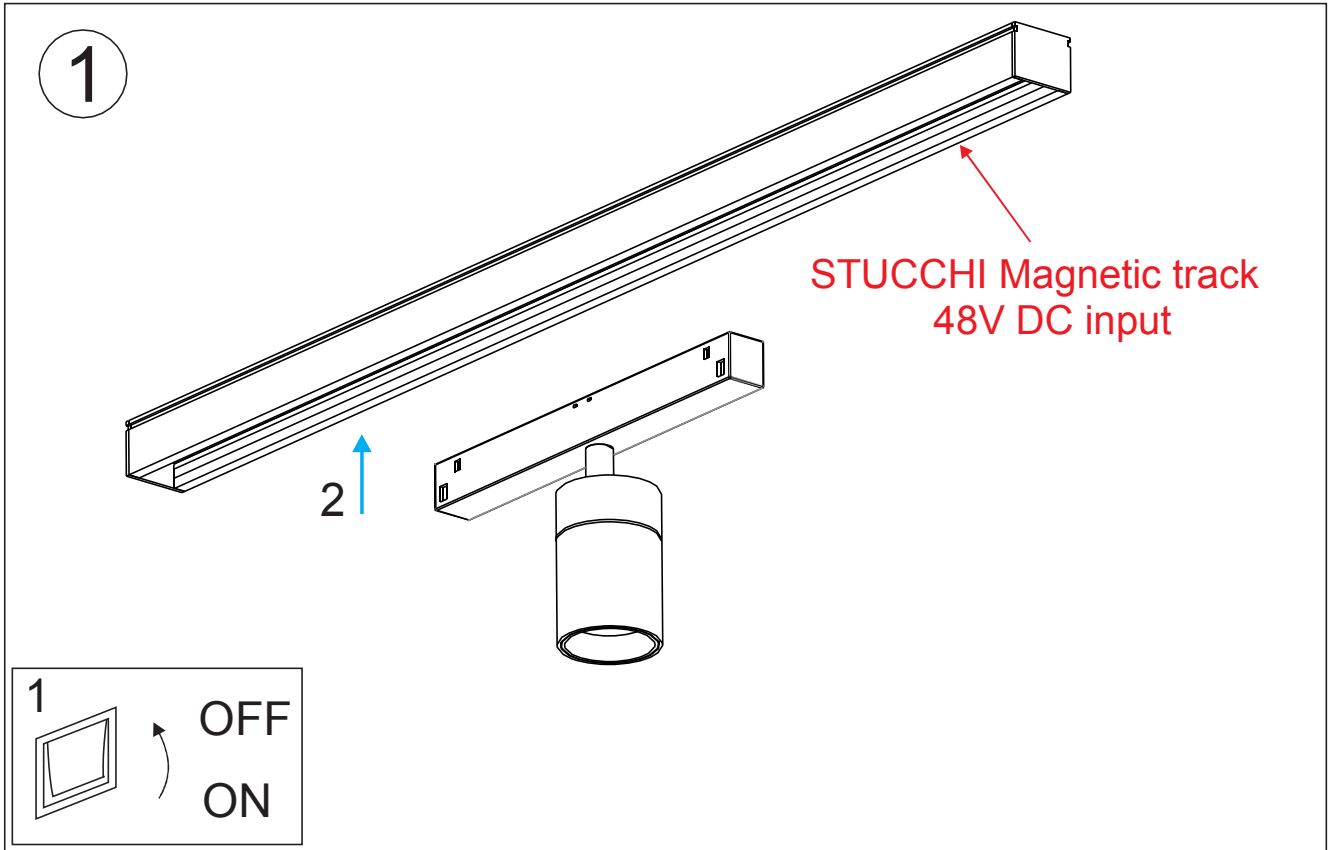

# ALT35/ALT45/ALT55 Tracklight Installation Instructions (Magnetic track)

## Adaptor installation diagram