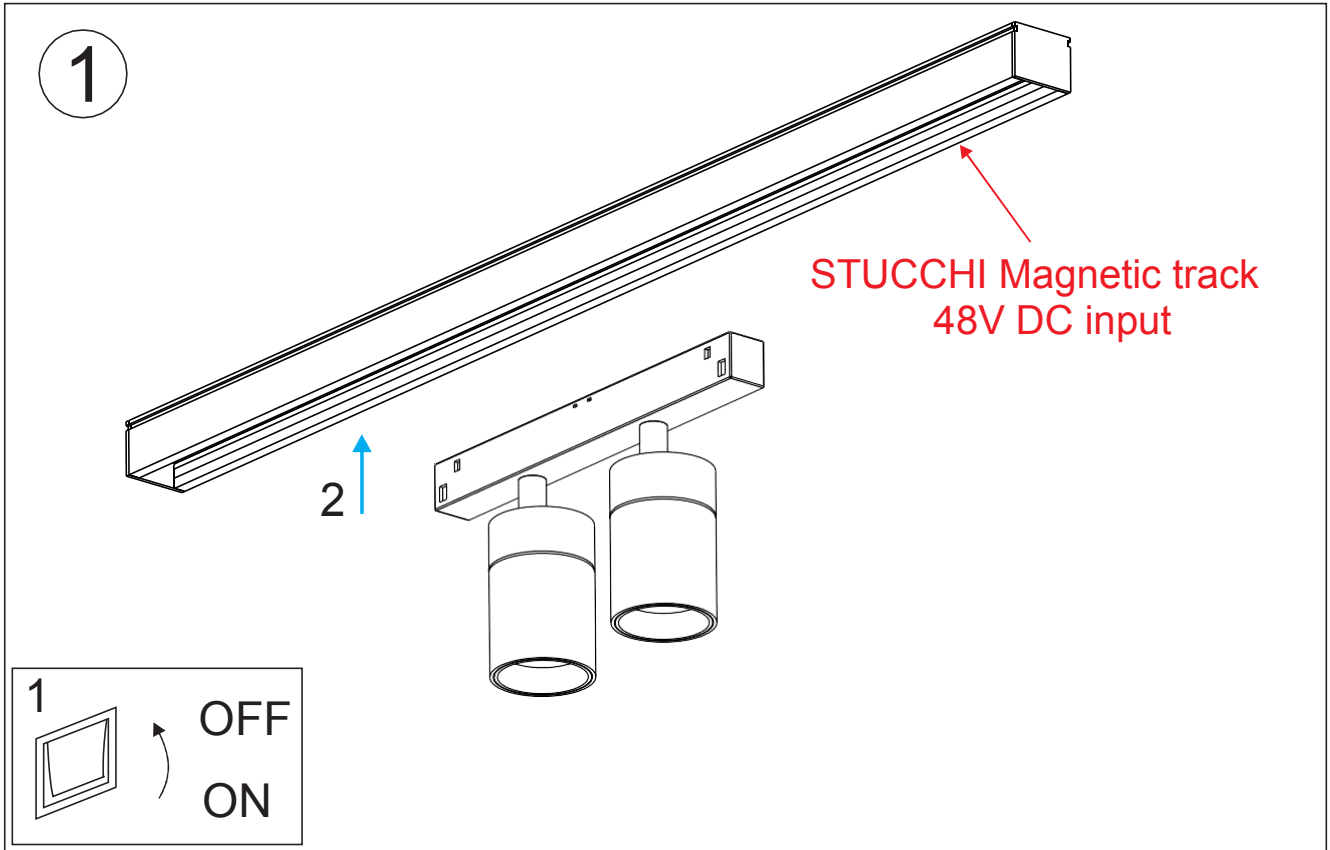

ALT35/ALT45 Tracklight Installation Instructions (Magnetic track)

Adaptor installation diagram