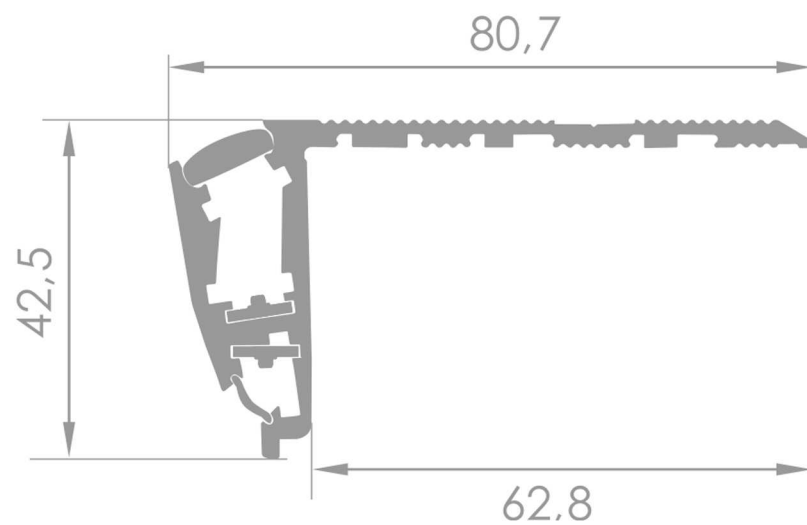

STAIR PROFILE

DUO LED UNI

Dimensions [mm]

Montage

Standard variant

Carpet distant variant