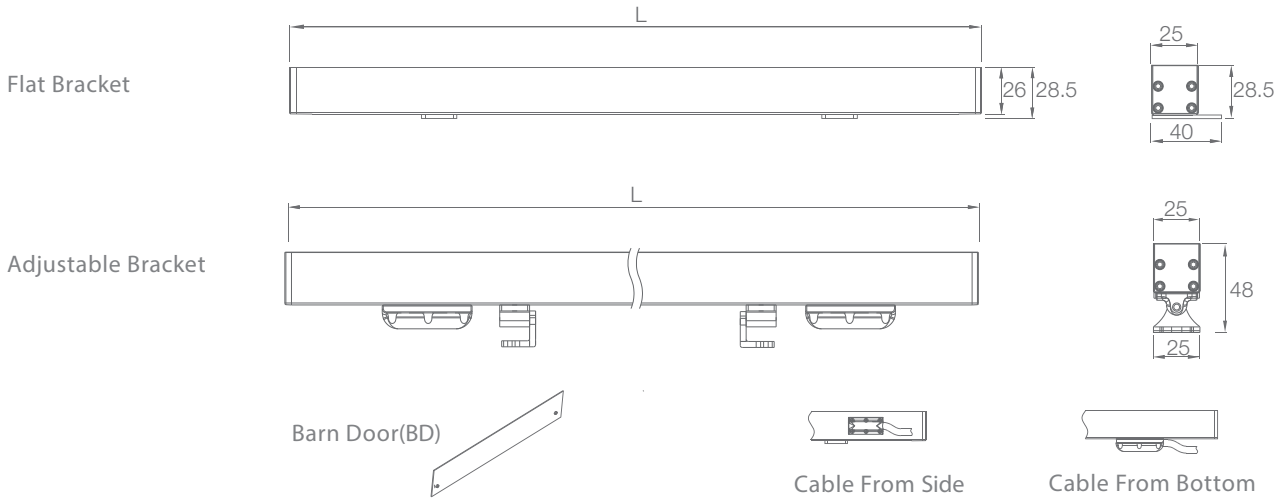

RGB

Easy Installation

Dimmable

Extreme Environments

Adjustable

IP66

SPECIFICATION

MODEL	› SMART COVE OUTDOOR
OPERATING VOLTAGE	› 24V DC
POWER CONSUMPTION	› 8W/305mm, 32W/1220mm
LED TYPE	› SMD
COLOR RANGE	› 2700K,3000K,4000K,5000K,Tunable White,RGB
CRI	› 90min, 80min
SYSTEM EFFICIENCY	› 54lm/W@4000K
FWHM	› 20°*90°, 40°*90°, 60°*90°
MATERIAL	› Aluminum + Tempered Glass
OPERATING TEMPERATURE	› -20°C ~ +55°C
STORAGE TEMPERATURE	› -25°C ~ +60°C
LIFE TIME	› 50,000 hours/L70 at 25°C
CONNECTION	› Quick-Plug
DIMENSIONS	› 1220(L)*25(W)*28.5(H)mm (Flat Bracket) 1220(L)*25(W)*48(H)mm (Adjustable Bracket) 305/610/915/1000mm ETO available
WATER PROOF	› 300mm
WATER PROOF	› IP66
CONTROL	› ON/OFF, DMX, 0-10V Dim
LIST	› CE

ORDER CODE	MODEL	LENGTH	POWER	CCT	CRI	OPTICS	VOLTAGE	CONTROL	ACC
EXAMPLE	SMART COVE OUTDOOR	- 1220	- 32	- 3000K	- 90	- 2090	- 24	- ON/OFF	

DIMENSIONS

Unit: mm

Leader Cable

Jumper Cable

OPTIC SELECTION

20°X90°