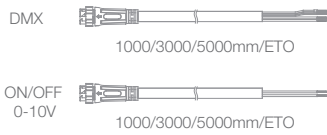

SMART COVE OUTDOOR

IP66 **GRAZE**

The integrated optic offers superb color consistency without hotspots,
 The possesses low height profile and ultra slim design,
 The fixture delivers narrow beam angle for grazing,
 The control system provides balanced uniform light output.

RGB

Easy Installation

Dimmable

Extreme Environments

Adjustable

IP66

SPECIFICATION

MODEL	› SMART COVE OUTDOOR
OPERATING VOLTAGE	› 24V DC
POWER CONSUMPTION	› 8W/305mm, 32W/1220mm
LED TYPE	› SMD
COLOR RANGE	› 2700K,3000K,4000K,5000K,Tunable White,RGB
CRI	› 90min, 80min
SYSTEM EFFICIENCY	› 54lm/W@4000K
FWHM	› 20°*90°, 40°*90°, 60°*90°
MATERIAL	› Aluminum + Tempered Glass
OPERATING TEMPERATURE	› -20°C ~ +55°C
STORAGE TEMPERATURE	› -25°C ~ +60°C
LIFE TIME	› 50,000 hours/L70 at 25°C
CONNECTION	› Quick-Plug
DIMENSIONS	› 1220(L)*25(W)*28.5(H)mm (Flat Bracket) 1220(L)*25(W)*48(H)mm (Adjustable Bracket) 305/610/915/1000mm ETO available
WATER PROOF	› 300mm
WATER PROOF	› IP66
CONTROL	› ON/OFF, DMX, 0-10V Dim
LIST	› CE

ORDER CODE	MODEL	LENGTH	POWER	CCT	CRI	OPTICS	VOLTAGE	CONTROL	ACC
EXAMPLE	SMART COVE OUTDOOR	- 1220	- 32	- 3000K	- 90	- 2090	- 24	- ON/OFF	

DIMENSIONS

Unit: mm

Leader Cable

Jumper Cable

OPTIC SELECTION

20°X90°